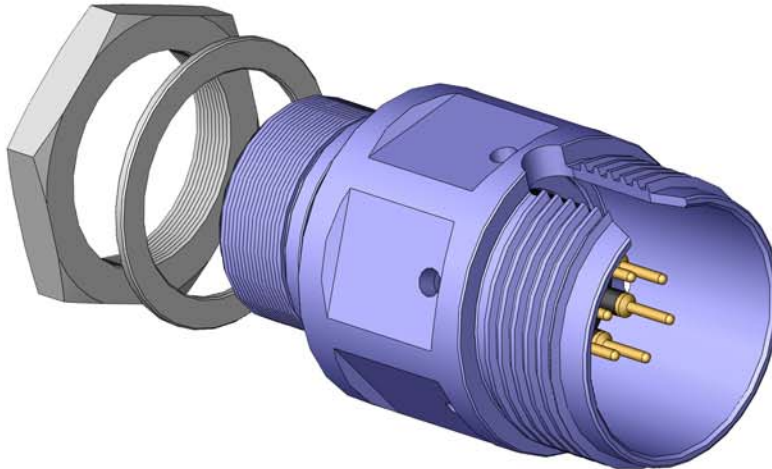

DIMENSION DETAILS

SEA-MATE SERIES SM-BCR

SEA-MATE Bulkhead Connector Receptacle
Mates with SM-CCP
Dummy Connector: SM-DSP

CONNECTOR	A - Ø (INCHES)	B - Ø (INCHES)	C - O-RING	D - O-RING
SMG-BCR	1.25	1.400	BS1806-019	BS1806-024
SMK-BCR	1.625	1.775	BS1806-025	BS1806-029
SML-BCR	2.00	2.150	BS1806-519	BS1806-032
SMM-BCR	2.375	2.525	BS1806-134	BS1806-035

NOTE:
Nut and washer available at additional cost.