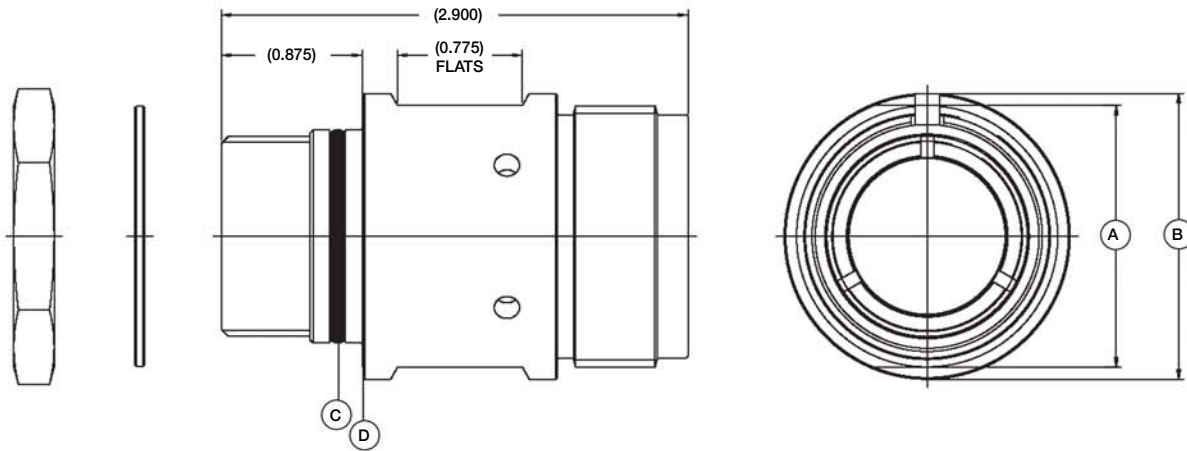

DIMENSION DETAILS

SEA-MATE SERIES SM-BCR

SEA-MATE Bulkhead Connector Receptacle
Mates with SM-CCP
Dummy Connector: SM-DSP

CONNECTOR	A - Ø (INCHES)	B - Ø (INCHES)	C - O-RING	D - O-RING
SMG-BCR	1.25	1.400	BS1806-019	BS1806-024
SMK-BCR	1.625	1.775	BS1806-025	BS1806-029
SML-BCR	2.00	2.150	BS1806-519	BS1806-032
SMM-BCR	2.375	2.525	BS1806-134	BS1806-035