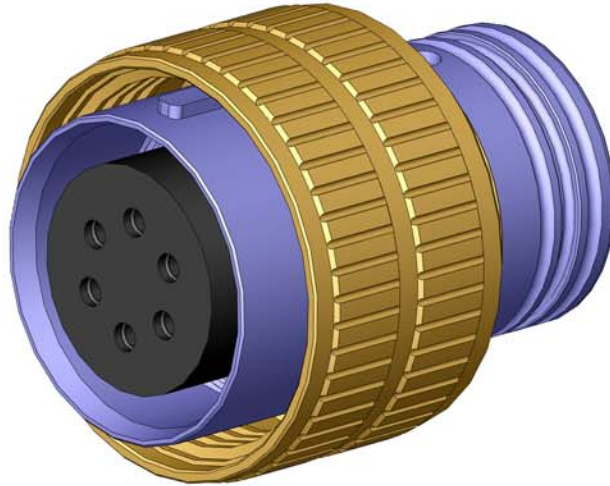

# DIMENSION DETAILS

## SEA-MATE SERIES SM-CCP-ATTACHABLE

SEA-MATE Cable Connector Plug  
 Mates with SM-BCR/FCR/CCR  
 Dummy Connector: SM-DSR

CONNECTOR	A - Ø (INCHES)
SMG-CCP-ATTACHABLE	1.435
SMK-CCP-ATTACHABLE	1.810
SML-CCP-ATTACHABLE	2.185
SMM-CCP-ATTACHABLE	2.560