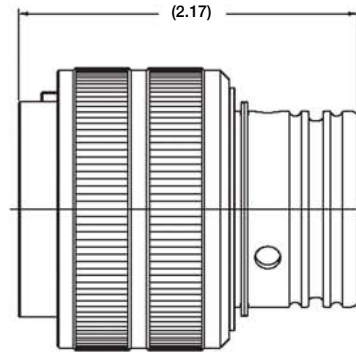

# DIMENSION DETAILS

## SEA-MATE SERIES SM-CCP-ATTACHABLE

SEA-MATE Cable Connector Plug  
 Mates with SM-BCR/FCR/CCR  
 Dummy Connector: SM-DSR

CONNECTOR	A - Ø (INCHES)
SMG-CCP-ATTACHABLE	1.435
SMK-CCP-ATTACHABLE	1.810
SML-CCP-ATTACHABLE	2.185
SMM-CCP-ATTACHABLE	2.560