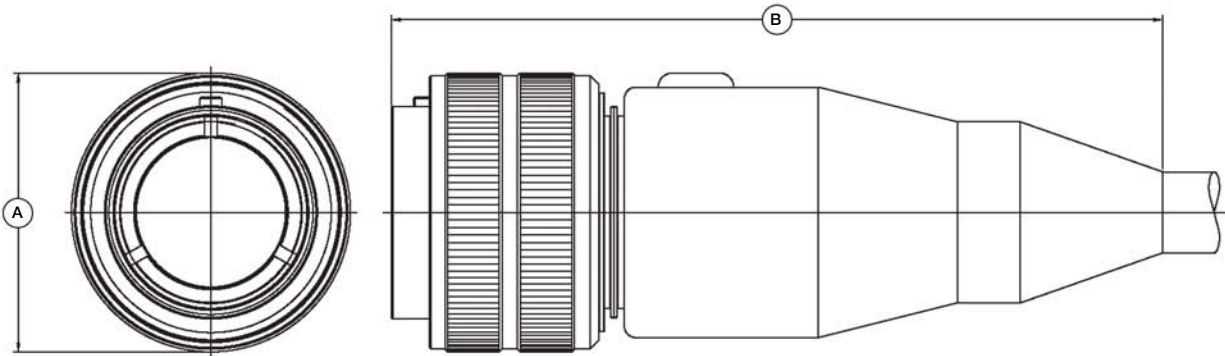

DIMENSION DETAILS

SEA-MATE SERIES SM-CCP-CABLE

SEA-MATE Cable Connector Plug
 Mates with SM-BCR/FCR/CCR
 Dummy Connector: SM-DSR

CONNECTOR	A - Ø (INCHES)	B - LENGTH (INCHES)
SMG-CCP	1.435	4.65
SMK-CCP	1.810	5.00
SML-CCP	2.185	5.00
SMM-CCP	2.560	5.00