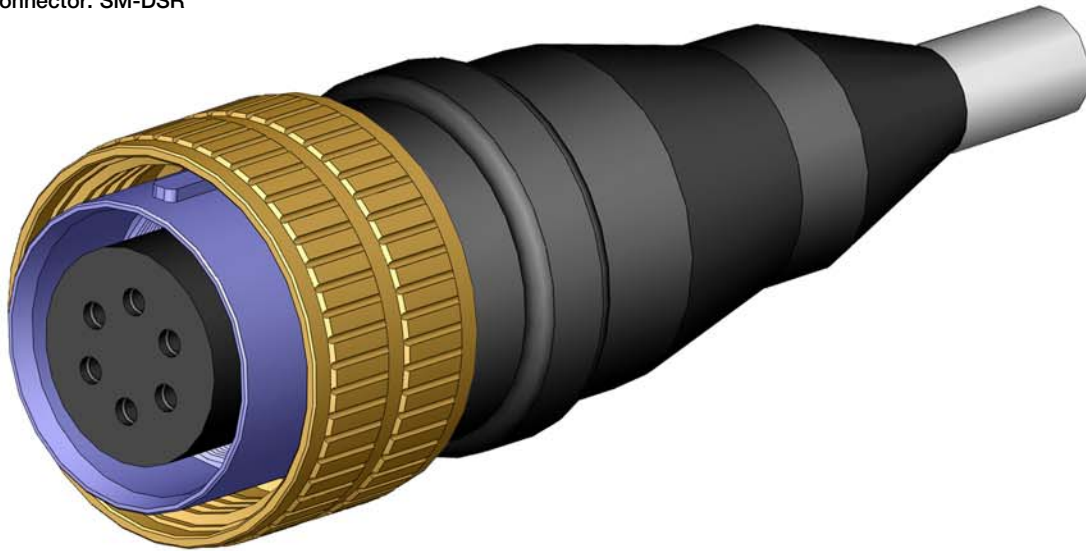

DIMENSION DETAILS

SEA-MATE SERIES SM-CCP-CABLE

SEA-MATE Cable Connector Plug
 Mates with SM-BCR/FCR/CCR
 Dummy Connector: SM-DSR

CONNECTOR	A - Ø (INCHES)	B - LENGTH (INCHES)
SMG-CCP	1.435	4.65
SMK-CCP	1.810	5.00
SML-CCP	2.185	5.00
SMM-CCP	2.560	5.00