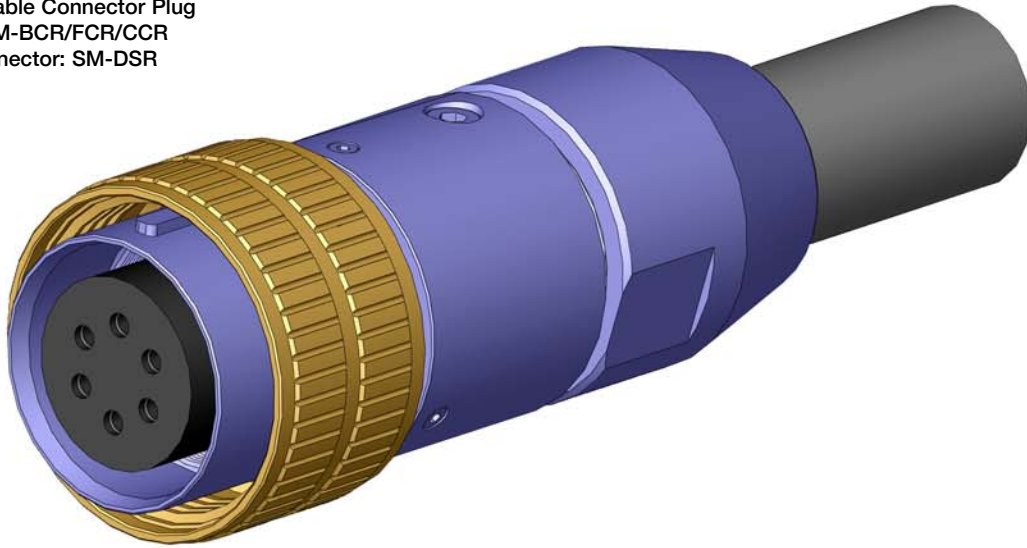

# DIMENSION DETAILS

## SEA-MATE SERIES SM-CCP-HOSE

SEA-MATE Cable Connector Plug  
Mates with SM-BCR/FCR/CCR  
Dummy Connector: SM-DSR

CONNECTOR	A - Ø (INCHES)	B - LENGTH (INCHES)	C - I.D. (INCHES)
SMG-CCP-HOSE	1.435	4.12	3/8
SMK-CCP-HOSE	1.810	4.44	5/8
SML-CCP-HOSE	2.185	4.42	3/4
SMM-CCP-HOSE	2.560	4.66	1