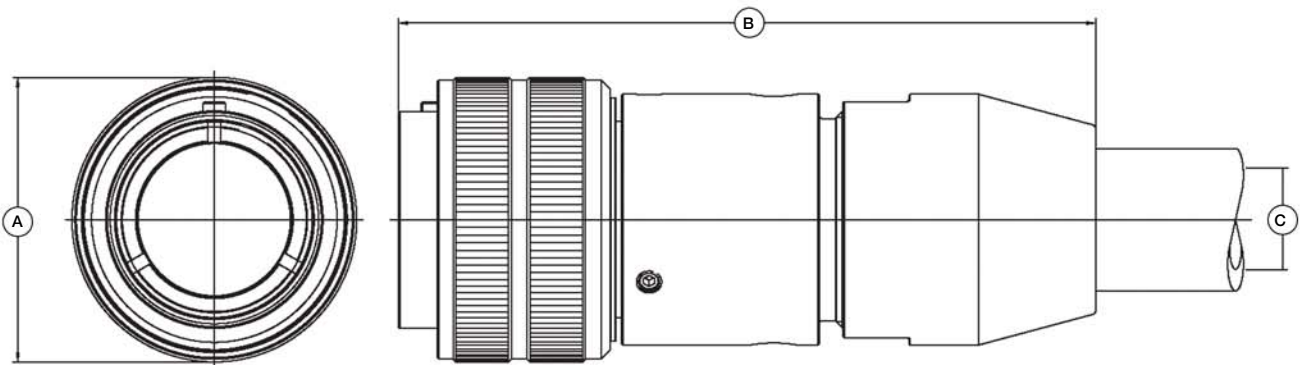

# DIMENSION DETAILS

## SEA-MATE SERIES SM-CCP-HOSE

SEA-MATE Cable Connector Plug  
Mates with SM-BCR/FCR/CCR  
Dummy Connector: SM-DSR

CONNECTOR	A - Ø (INCHES)	B - LENGTH (INCHES)	C - I.D. (INCHES)
SMG-CCP-HOSE	1.435	4.12	3/8
SMK-CCP-HOSE	1.810	4.44	5/8
SML-CCP-HOSE	2.185	4.42	3/4
SMM-CCP-HOSE	2.560	4.66	1