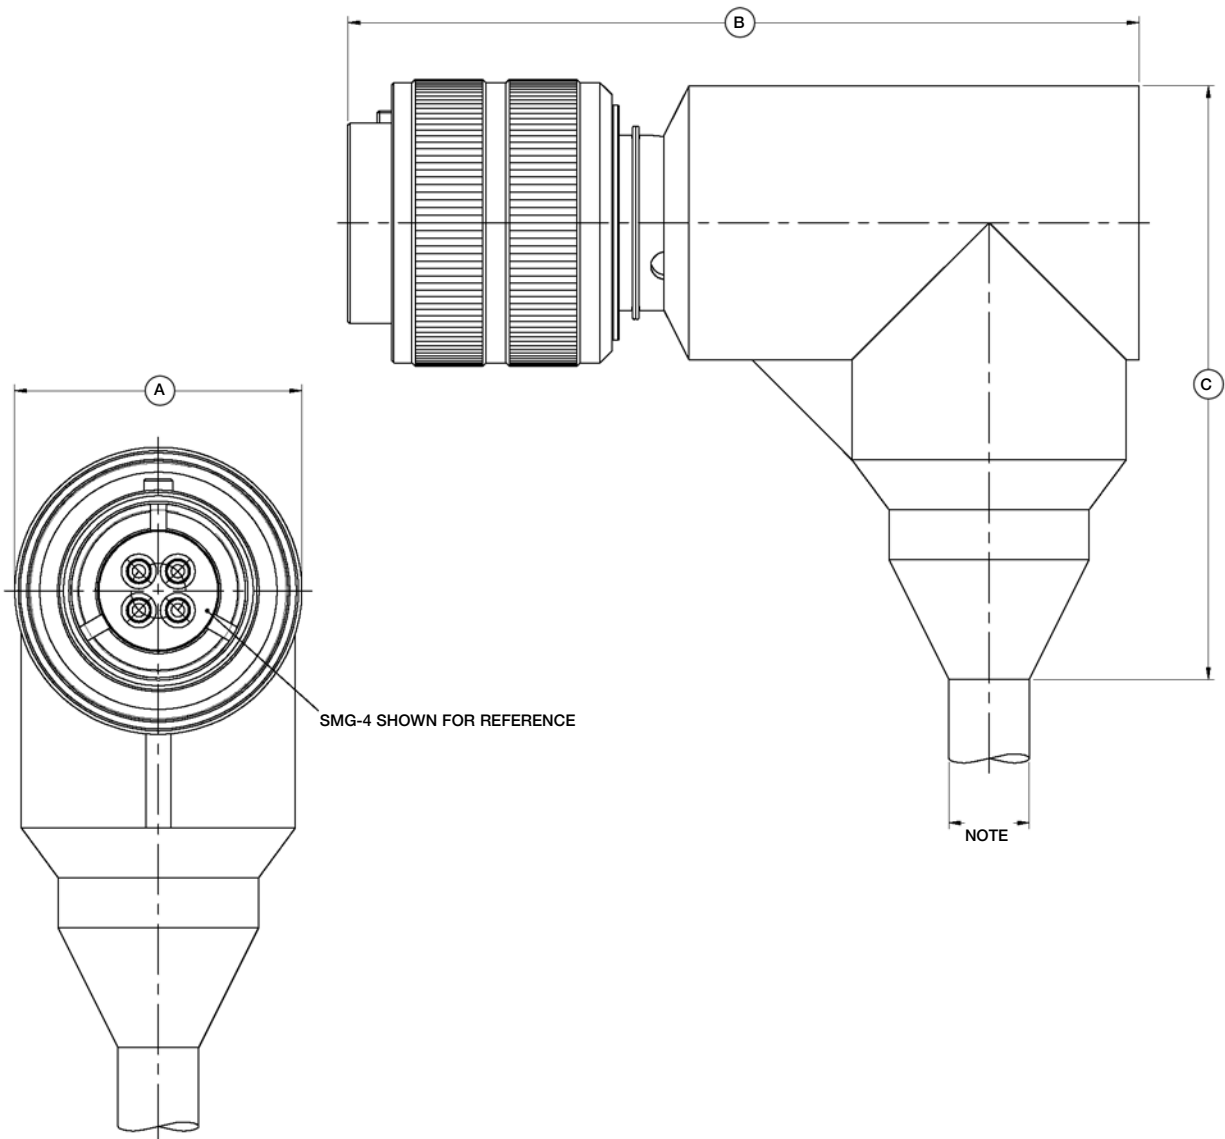

# DIMENSION DETAILS

## SEA-MATE SERIES SM-CCP-R/A

SEA-MATE Cable Connector Plug Right Angle  
Mates with SM-BCR/FCR/CCR  
Dummy Connector: SM-DSR

CONNECTOR	A - Ø (INCHES)	B - LENGTH (INCHES)	C - LENGTH (INCHES)
SMG-CCP-R/A	1.435	3.95	2.97
SMK-CCP-R/A	1.810	4.47	3.17
SML-CCP-R/A	2.185	4.59	3.99
SMM-CCP-R/A	2.560	4.72	4.87