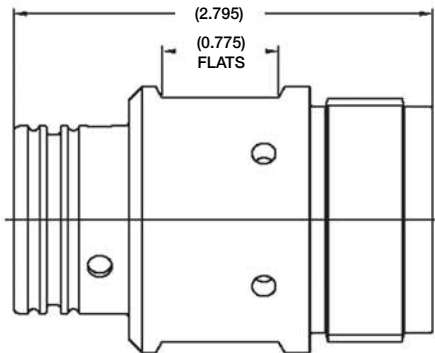

# DIMENSION DETAILS

## SEA-MATE SERIES SM-CCR-ATTACHABLE

SEA-MATE Cable Connector Receptacle

Mates with SM-CCP

Dummy Connector: SM-DSP

CONNECTOR	A - Ø (INCHES)	B - Ø (INCHES)
SMG-CCR-ATTACHABLE	1.25	1.400
SMK-CCR-ATTACHABLE	1.625	1.775
SML-CCR-ATTACHABLE	2.00	2.150
SMM-CCR-ATTACHABLE	2.375	2.525