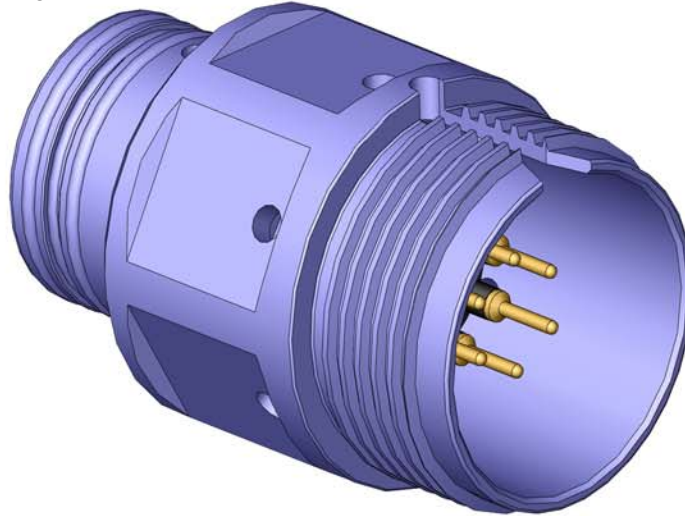

# DIMENSION DETAILS

## SEA-MATE SERIES SM-CCR-ATTACHABLE

SEA-MATE Cable Connector Receptacle

Mates with SM-CCP

Dummy Connector: SM-DSP

CONNECTOR	A - Ø (INCHES)	B - Ø (INCHES)
SMG-CCR-ATTACHABLE	1.25	1.400
SMK-CCR-ATTACHABLE	1.625	1.775
SML-CCR-ATTACHABLE	2.00	2.150
SMM-CCR-ATTACHABLE	2.375	2.525