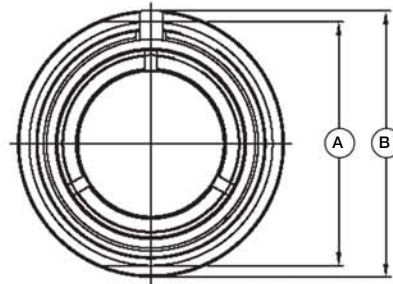

# DIMENSION DETAILS

## SEA-MATE SERIES SM-CCR-ATTACHABLE

SEA-MATE Cable Connector Receptacle

Mates with SM-CCP

Dummy Connector: SM-DSP

CONNECTOR	A - Ø (INCHES)	B - Ø (INCHES)
SMG-CCR-ATTACHABLE	1.25	1.400
SMK-CCR-ATTACHABLE	1.625	1.775
SML-CCR-ATTACHABLE	2.00	2.150
SMM-CCR-ATTACHABLE	2.375	2.525