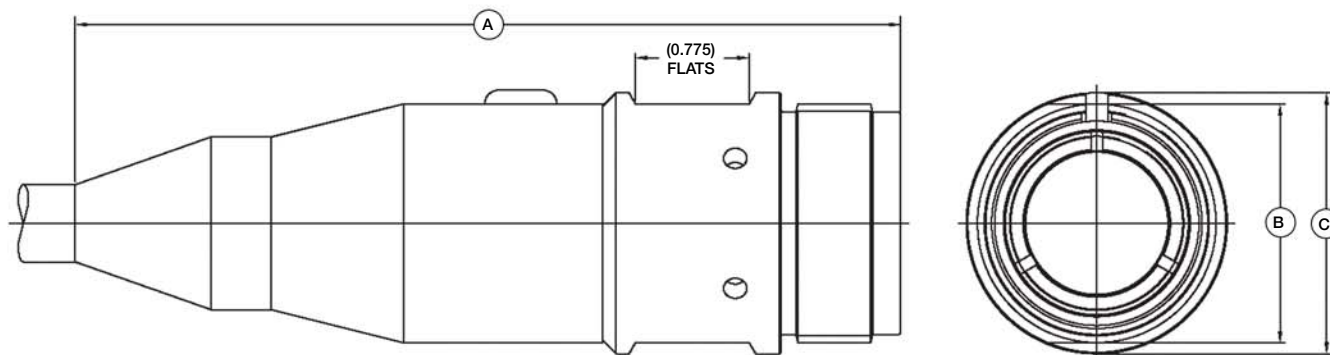

INTERFACE DETAILS

SEA-MATE SERIES SM-CCR-CABLE

SEA-MATE Cable Connector Receptacle
Mates with SM-CCP
Dummy Connector: SM-DSP

CONNECTOR	A - LENGTH (INCHES)	B - Ø (INCHES)	C - Ø (INCHES)
SMG-CCR	5.15	1.25	1.400
SMK-CCR	5.61	1.625	1.775
SML-CCR	5.50	2.00	2.150
SMM-CCR	5.51	2.375	2.525