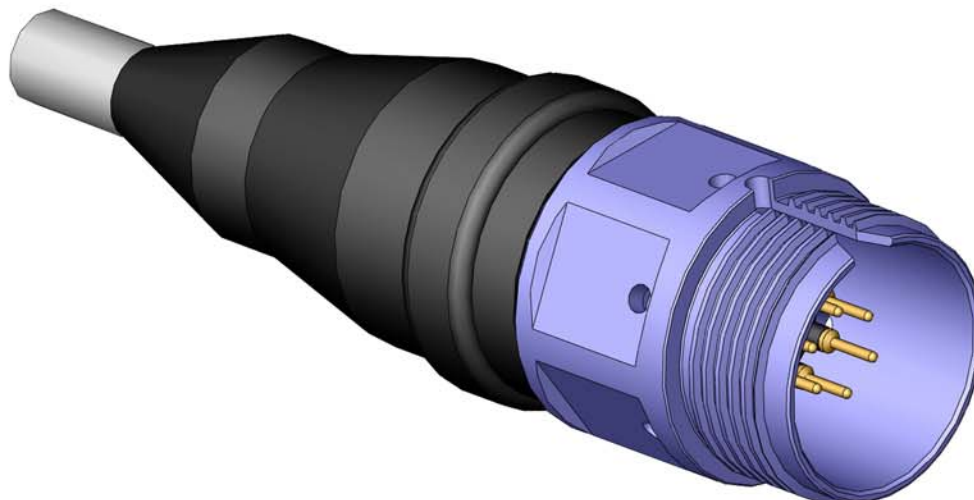

INTERFACE DETAILS

SEA-MATE SERIES SM-CCR-CABLE

SEA-MATE Cable Connector Receptacle
Mates with SM-CCP
Dummy Connector: SM-DSP

CONNECTOR	A - LENGTH (INCHES)	B - Ø (INCHES)	C - Ø (INCHES)
SMG-CCR	5.15	1.25	1.400
SMK-CCR	5.61	1.625	1.775
SML-CCR	5.50	2.00	2.150
SMM-CCR	5.51	2.375	2.525