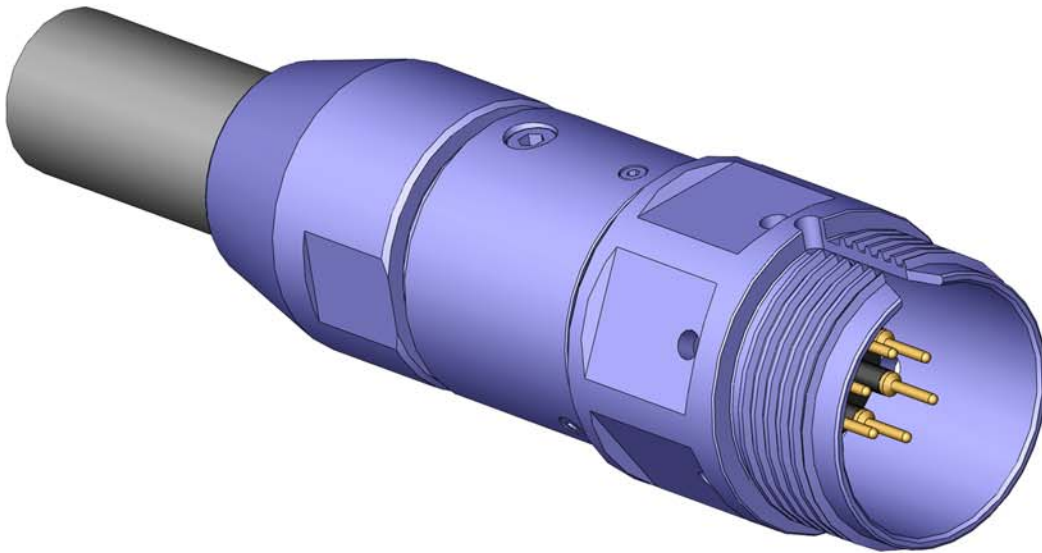

DIMENSION DETAILS

SEA-MATE SERIES SM-CCR-HOSE

SEA-MATE Cable Connector Receptacle
Mates with SM-CCP
Dummy Connector: SM-DSP

CONNECTOR	A - LENGTH (INCHES)	B - Ø (INCHES)	C - Ø (INCHES)	D - I.D. (INCHES)
SMG-CCR-HOSE	4.75	1.25	1.400	3/8
SMK-CCR-HOSE	5.06	1.625	1.775	5/8
SML-CCR-HOSE	5.05	2.00	2.150	3/4
SMM-CCR-HOSE	5.29	2.375	2.525	1