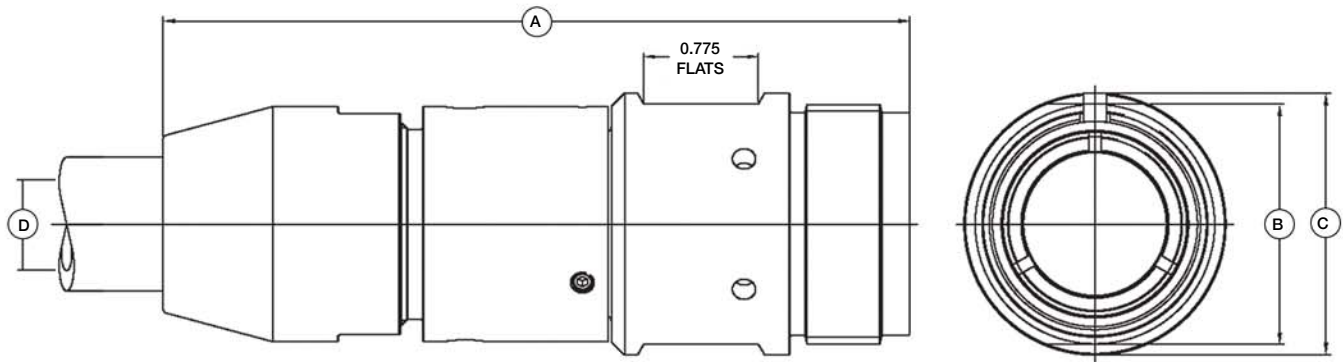

DIMENSION DETAILS

SEA-MATE SERIES SM-CCR-HOSE

SEA-MATE Cable Connector Receptacle
Mates with SM-CCP
Dummy Connector: SM-DSP

CONNECTOR	A - LENGTH (INCHES)	B - Ø (INCHES)	C - Ø (INCHES)	D - I.D. (INCHES)
SMG-CCR-HOSE	4.75	1.25	1.400	3/8
SMK-CCR-HOSE	5.06	1.625	1.775	5/8
SML-CCR-HOSE	5.05	2.00	2.150	3/4
SMM-CCR-HOSE	5.29	2.375	2.525	1