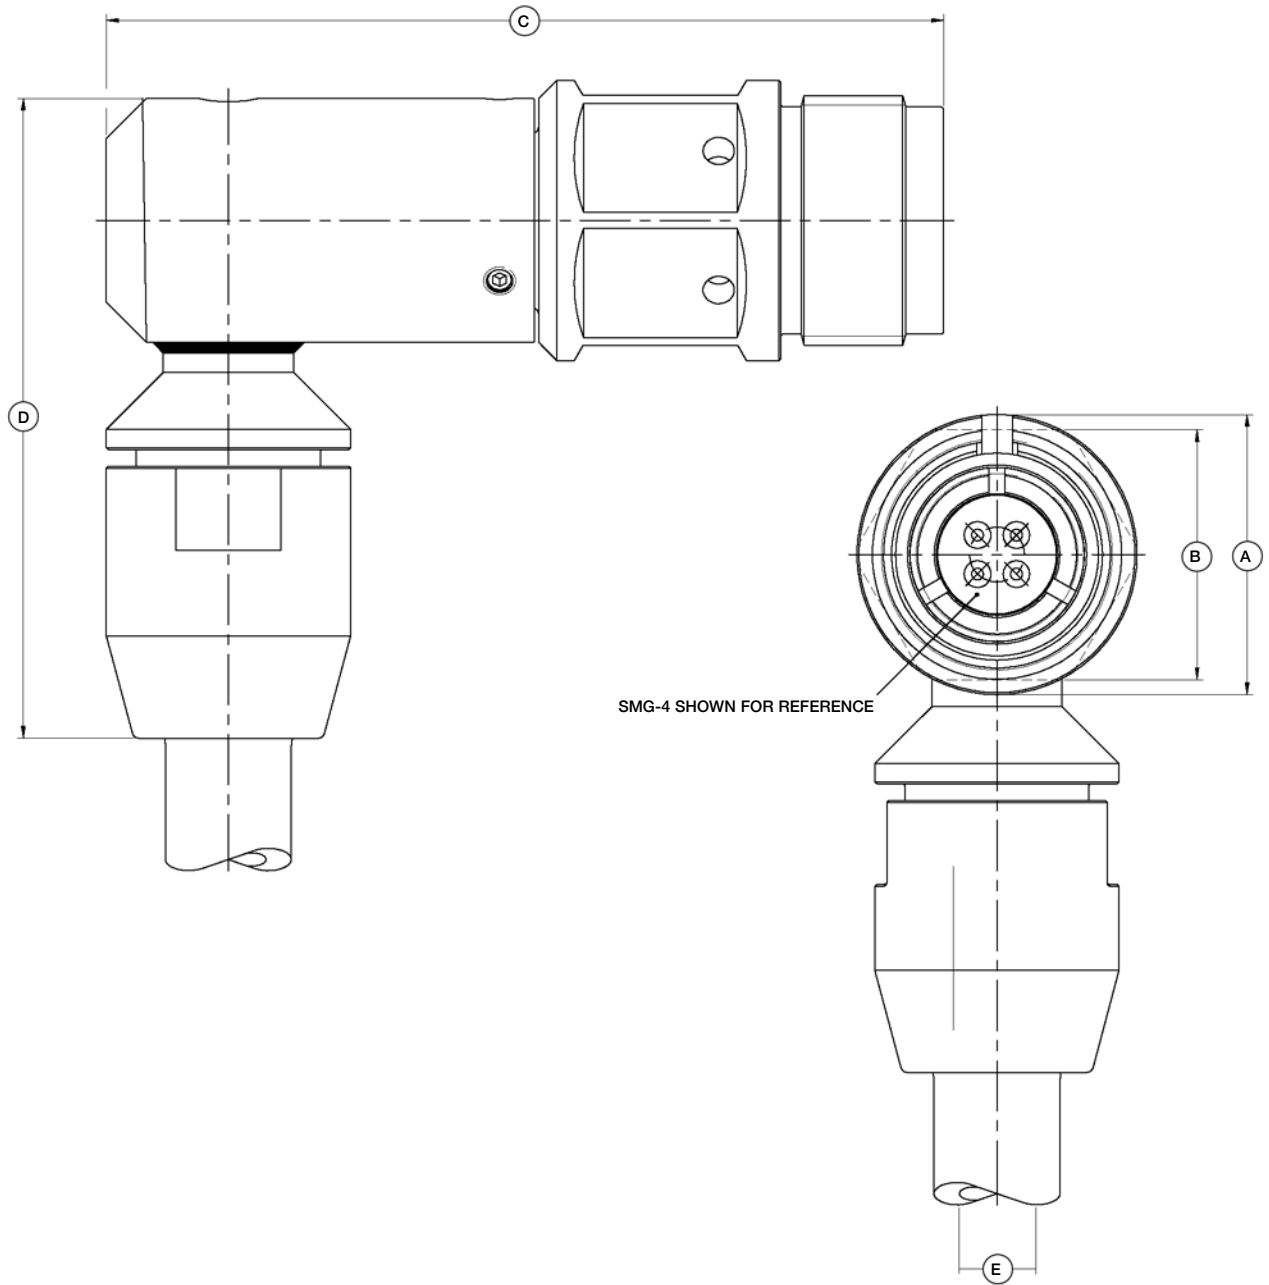

DIMENSION DETAILS

SEA-MATE SERIES SM-CCR-R/A-HOSE

SEA-MATE Cable Connector Receptacle Right Angle
Mates with SM-CCP
Dummy Connector: SM-DSP

CONNECTOR	A - Ø (INCHES)	B - Ø (INCHES)	C - LENGTH (INCHES)	D - LENGTH (INCHES)	E - I.D. (INCHES)
SMG-CCR-R/A-HOSE	1.400	1.250	4.19	3.20	3/8
SMK-CCR-R/A-HOSE	1.775	1.625	4.48	3.98	5/8
SML-CCR-R/A-HOSE	2.150	2.000	4.67	4.39	3/4
SMM-CCR-R/A-HOSE	2.525	2.375	4.91	4.84	1