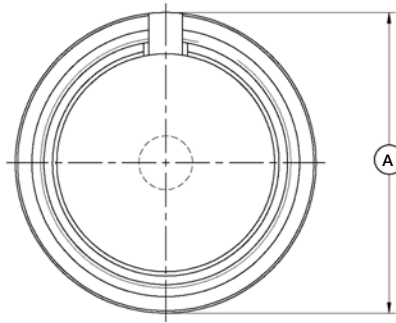

# DIMENSION DETAILS

## SEA-MATE SERIES SM-PSR

SEA-MATE Plastic Splashproof Receptacle  
Mates with SM-CCP

CONNECTOR	A - $\varnothing$
SMG-PSR	1.400
SMK-PSR	1.775
SML-PSR	2.150
SMM-PSR	2.525

CONNECTOR	A - $\varnothing$
SMG-PSP	1.435
SMK-PSP	1.810
SML-PSP	2.185
SMM-PSP	2.560