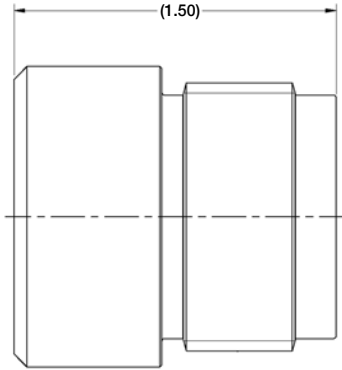

# DIMENSION DETAILS

## SEA-MATE SERIES SM-PSR

SEA-MATE Plastic Splashproof Receptacle  
Mates with SM-CCP

CONNECTOR	A - $\varnothing$
SMG-PSR	1.400
SMK-PSR	1.775
SML-PSR	2.150
SMM-PSR	2.525

CONNECTOR	A - $\varnothing$
SMG-PSP	1.435
SMK-PSP	1.810
SML-PSP	2.185
SMM-PSP	2.560