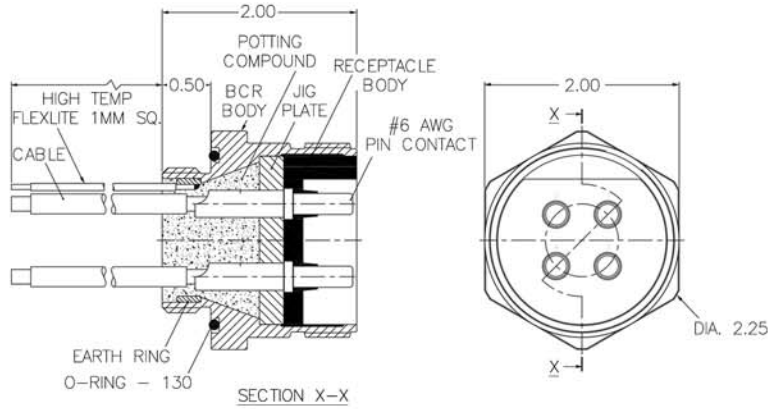

55 SERIES
5507-BCR-HP

55 SERIES Bulkhead Connector Receptacle High Power
Mates with 55-CCP-HP

NOTES:

- High power BCR only available in size 32, #6 AWG and 4 contact configurations.
- Only mates to high power 55 SERIES CCP.

55 SERIES
5501-CCP-HP

55 SERIES Cable Connector Plug High Power
Mates with 55-BCR-HP

55 SERIES
55A1-CCP/AT-HP

55 SERIES Cable Connector Plug/Attachable High Power
Mates with 55-BCR-HP

NOTES:

- High power CCP only available in size 32, #6 AWG and 4 contact configurations.
- Only mates to high power 55 SERIES BCR.