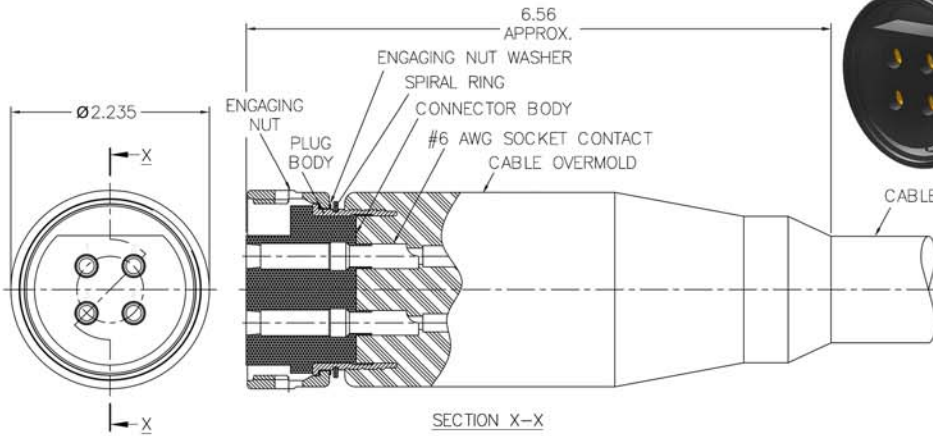

55 SERIES
5507-BCR-HP

55 SERIES Bulkhead Connector Receptacle High Power
Mates with 55-CCP-HP

NOTES:

- High power BCR only available in size 32, #6 AWG and 4 contact configurations.
- Only mates to high power 55 SERIES CCP.

55 SERIES
5501-CCP-HP

55 SERIES Cable Connector Plug High Power
Mates with 55-BCR-HP

55 SERIES
55A1-CCP/AT-HP

55 SERIES Cable Connector Plug/Attachable High Power
Mates with 55-BCR-HP

NOTES:

- High power CCP only available in size 32, #6 AWG and 4 contact configurations.
- Only mates to high power 55 SERIES BCR.