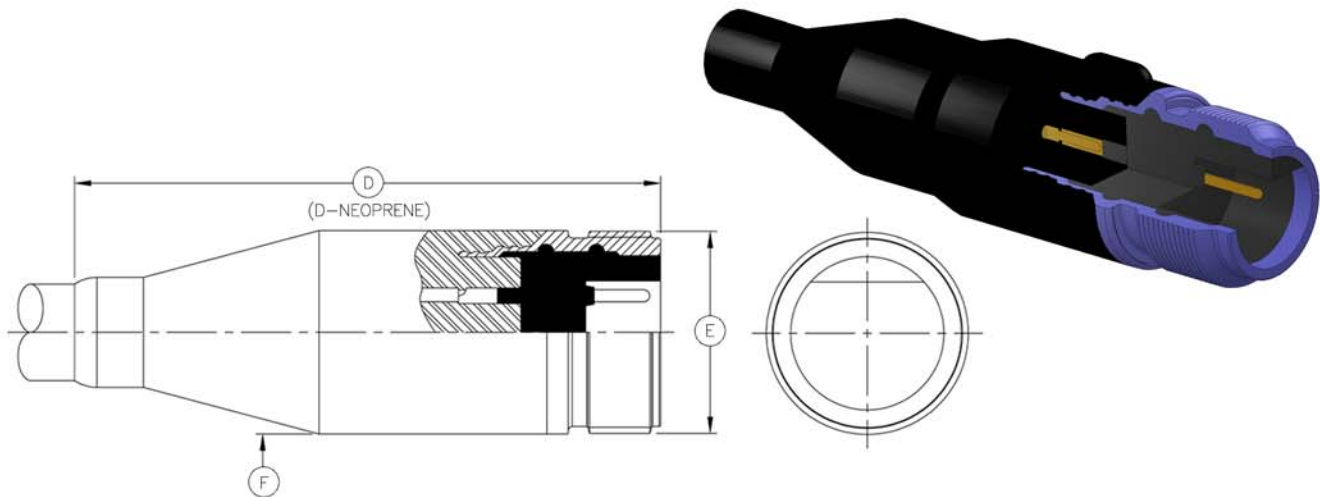

55 SERIES
5501-CCP

55 SERIES Cable Connector Plug
Mates with 55-BCR/CCR/FCR
Dummy Connector: 55-DSR

CONNECTOR	A - (INCHES)	A - NEOPRENE (INCHES)	B - Ø (INCHES)	C - Ø (INCHES)
5501-15	3.67	2.56	1.07	1.00
5501-16	3.67	2.56	1.17	1.125
5501-20	4.75	3.90	1.45	1.38
5501-24	5.38	3.76	1.70	1.64
5501-32	7.12	7.12	2.23	1.98

55 SERIES
5502-CCR

55 SERIES Cable Connector Receptacle
Mates with 55-CCP
Dummy Connector: 55-DSP

CONNECTOR	D - (INCHES)	D - NEOPRENE (INCHES)	E - THREAD	F - Ø (INCHES)
5502-15	3.37	2.62	15/16-20 UNEF	1.00
5502-16	T.B.A.	T.B.A.	T.B.A.	T.B.A.
5502-20	4.95	4.10	1 1/4-9 STUB ACME	1.38
5502-24	5.58	3.96	1 1/2-9 STUB ACME	1.64
5502-32	7.12	7.32	2-9 STUB ACME	1.98