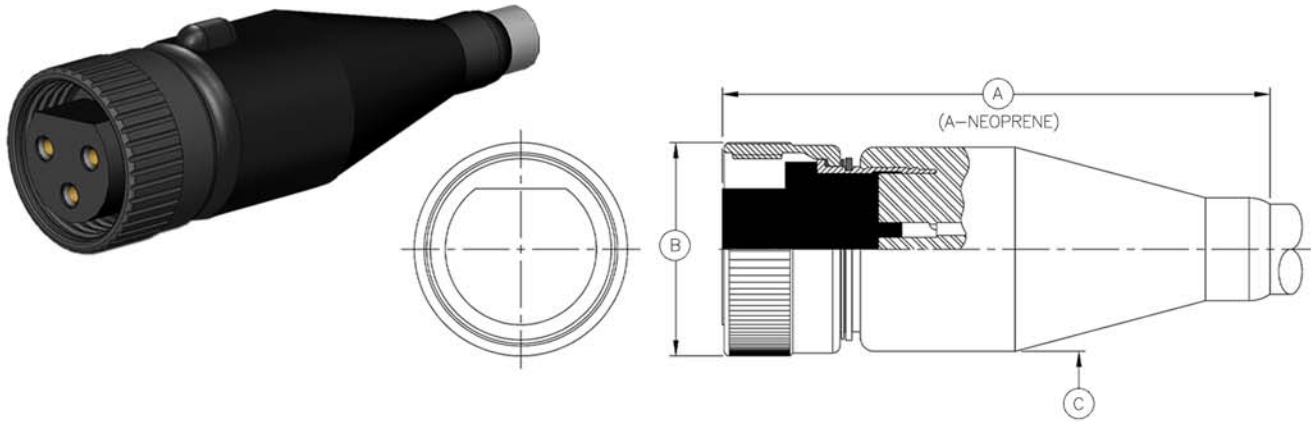

55 SERIES
5501-CCP

55 SERIES Cable Connector Plug
Mates with 55-BCR/CCR/FCR
Dummy Connector: 55-DSR

CONNECTOR	A - (INCHES)	A - NEOPRENE (INCHES)	B - Ø (INCHES)	C - Ø (INCHES)
5501-15	3.67	2.56	1.07	1.00
5501-16	3.67	2.56	1.17	1.125
5501-20	4.75	3.90	1.45	1.38
5501-24	5.38	3.76	1.70	1.64
5501-32	7.12	7.12	2.23	1.98

55 SERIES
5502-CCR

55 SERIES Cable Connector Receptacle
Mates with 55-CCP
Dummy Connector: 55-DSP

CONNECTOR	D - (INCHES)	D - NEOPRENE (INCHES)	E - THREAD	F - Ø (INCHES)
5502-15	3.37	2.62	15/16-20 UNEF	1.00
5502-16	T.B.A.	T.B.A.	T.B.A.	T.B.A.
5502-20	4.95	4.10	1 1/4-9 STUB ACME	1.38
5502-24	5.58	3.96	1 1/2-9 STUB ACME	1.64
5502-32	7.12	7.32	2-9 STUB ACME	1.98