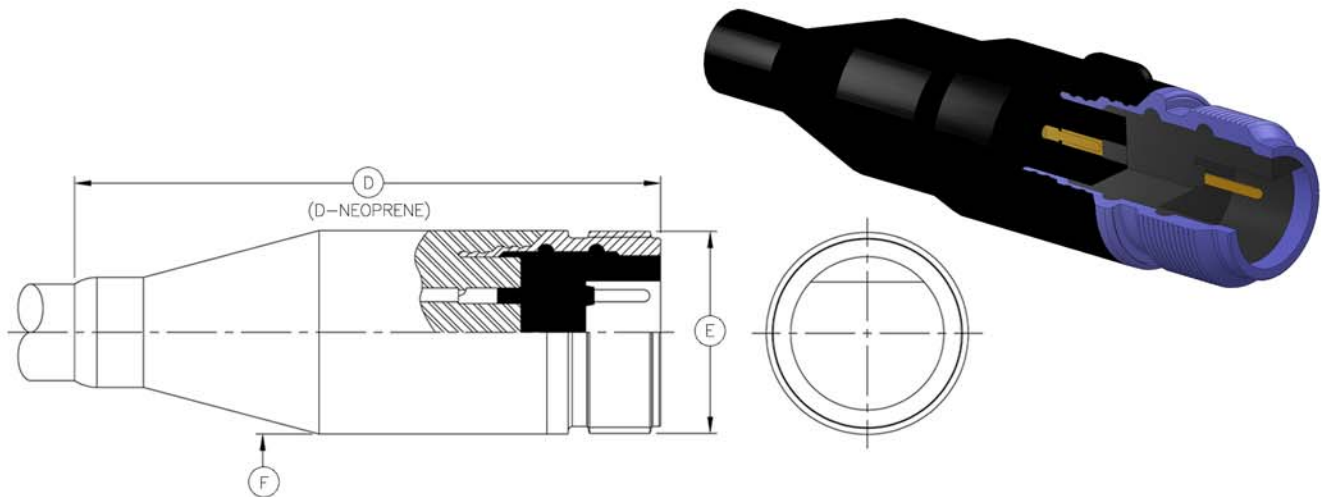

55 SERIES
5501-CCP

55 SERIES Cable Connector Plug
Mates with 55-BCR/CCR/FCR
Dummy Connector: 55-DSR

CONNECTOR	A - (INCHES)	A - NEOPRENE (INCHES)	B - Ø (INCHES)	C - Ø (INCHES)
5501-15	3.67	2.56	1.07	1.00
5501-16	3.67	2.56	1.17	1.125
5501-20	4.75	3.90	1.45	1.38
5501-24	5.38	3.76	1.70	1.64
5501-32	7.12	7.12	2.23	1.98

55 SERIES
5502-CCR

55 SERIES Cable Connector Receptacle
Mates with 55-CCP
Dummy Connector: 55-DSP

CONNECTOR	D - (INCHES)	D - NEOPRENE (INCHES)	E - THREAD	F - Ø (INCHES)
5502-15	3.37	2.62	15/16-20 UNEF	1.00
5502-16	T.B.A.	T.B.A.	T.B.A.	T.B.A.
5502-20	4.95	4.10	1 1/4-9 STUB ACME	1.38
5502-24	5.58	3.96	1 1/2-9 STUB ACME	1.64
5502-32	7.12	7.32	2-9 STUB ACME	1.98