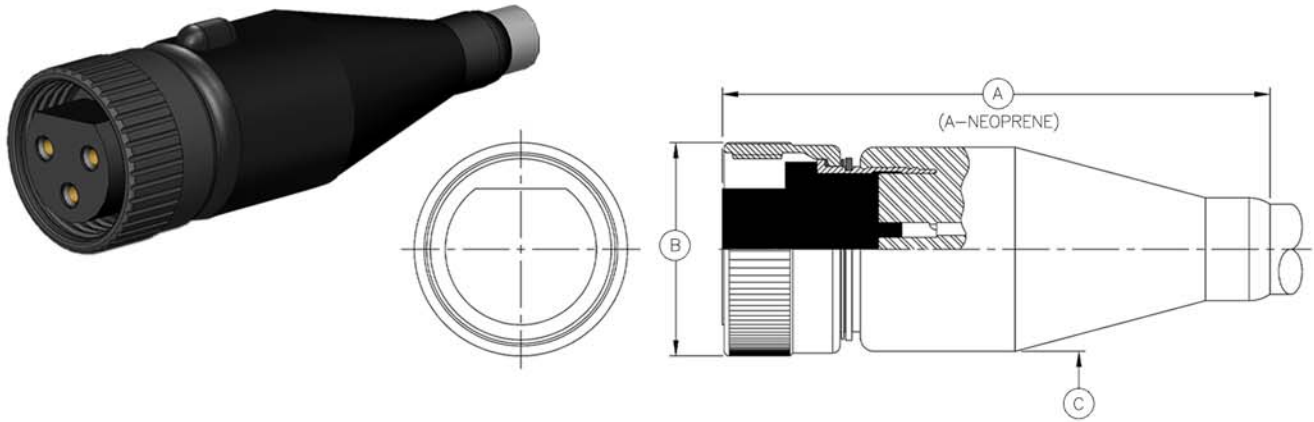

55 SERIES
5501-CCP

55 SERIES Cable Connector Plug
Mates with 55-BCR/CCR/FCR
Dummy Connector: 55-DSR

CONNECTOR	A - (INCHES)	A - NEOPRENE (INCHES)	B - Ø (INCHES)	C - Ø (INCHES)
5501-15	3.67	2.56	1.07	1.00
5501-16	3.67	2.56	1.17	1.125
5501-20	4.75	3.90	1.45	1.38
5501-24	5.38	3.76	1.70	1.64
5501-32	7.12	7.12	2.23	1.98

55 SERIES
5502-CCR

55 SERIES Cable Connector Receptacle
Mates with 55-CCP
Dummy Connector: 55-DSP

CONNECTOR	D - (INCHES)	D - NEOPRENE (INCHES)	E - THREAD	F - Ø (INCHES)
5502-15	3.37	2.62	15/16-20 UNEF	1.00
5502-16	T.B.A.	T.B.A.	T.B.A.	T.B.A.
5502-20	4.95	4.10	1 1/4-9 STUB ACME	1.38
5502-24	5.58	3.96	1 1/2-9 STUB ACME	1.64
5502-32	7.12	7.32	2-9 STUB ACME	1.98