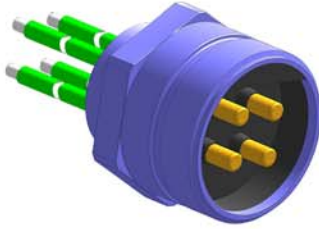

**55 SERIES**  
**5507-BCR-HP**

55 SERIES Bulkhead Connector Receptacle High Power  
Mates with 55-CCP-HP

**NOTES:**

- High power BCR only available in size 32, #6 AWG and 4 contact configurations.
- Only mates to high power 55 SERIES CCP.

**55 SERIES**  
**5501-CCP-HP**

55 SERIES Cable Connector Plug High Power  
Mates with 55-BCR-HP

**55 SERIES**  
**55A1-CCP/AT-HP**

55 SERIES Cable Connector Plug/Attachable High Power  
Mates with 55-BCR-HP

**NOTES:**

- High power CCP only available in size 32, #6 AWG and 4 contact configurations.
- Only mates to high power 55 SERIES BCR.