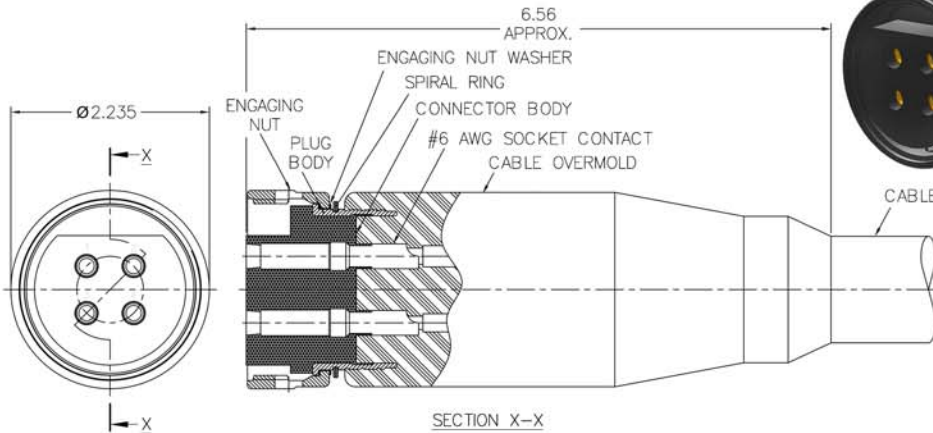

**55 SERIES**  
**5507-BCR-HP**

55 SERIES Bulkhead Connector Receptacle High Power  
Mates with 55-CCP-HP

**NOTES:**

- High power BCR only available in size 32, #6 AWG and 4 contact configurations.
- Only mates to high power 55 SERIES CCP.

**55 SERIES**  
**5501-CCP-HP**

55 SERIES Cable Connector Plug High Power  
Mates with 55-BCR-HP

**55 SERIES**  
**55A1-CCP/AT-HP**

55 SERIES Cable Connector Plug/Attachable High Power  
Mates with 55-BCR-HP

**NOTES:**

- High power CCP only available in size 32, #6 AWG and 4 contact configurations.
- Only mates to high power 55 SERIES BCR.