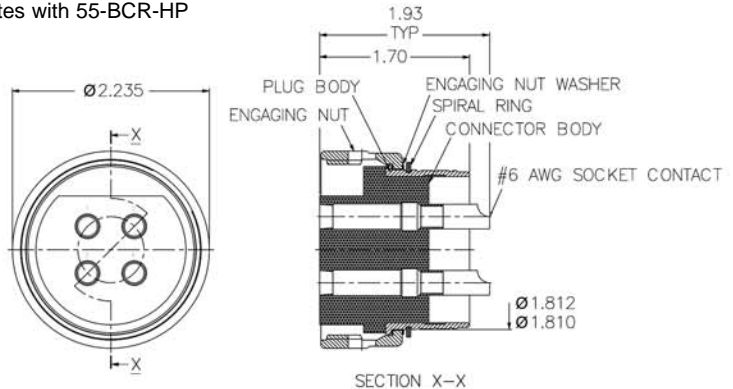

**55 SERIES**  
**5507-BCR-HP**

55 SERIES Bulkhead Connector Receptacle High Power  
Mates with 55-CCP-HP

**NOTES:**

- High power BCR only available in size 32, #6 AWG and 4 contact configurations.
- Only mates to high power 55 SERIES CCP.

**55 SERIES**  
**5501-CCP-HP**

55 SERIES Cable Connector Plug High Power  
Mates with 55-BCR-HP

**55 SERIES**  
**55A1-CCP/AT-HP**

55 SERIES Cable Connector Plug/Attachable High Power  
Mates with 55-BCR-HP

**NOTES:**

- High power CCP only available in size 32, #6 AWG and 4 contact configurations.
- Only mates to high power 55 SERIES BCR.