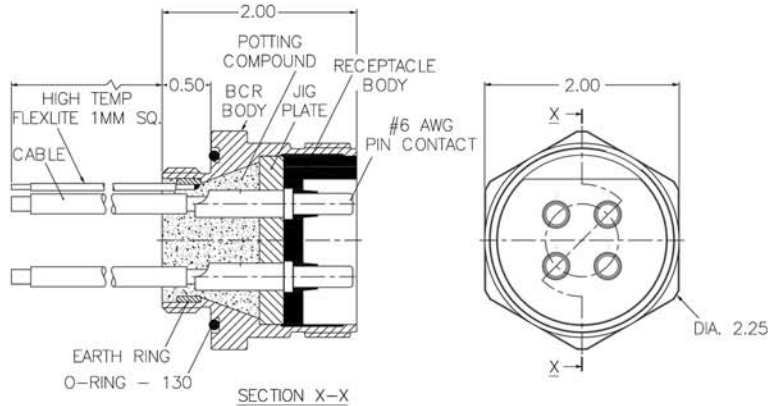

**55 SERIES**  
**5507-BCR-HP**

55 SERIES Bulkhead Connector Receptacle High Power  
Mates with 55-CCP-HP

**NOTES:**

- High power BCR only available in size 32, #6 AWG and 4 contact configurations.
- Only mates to high power 55 SERIES CCP.

**55 SERIES**  
**5501-CCP-HP**

55 SERIES Cable Connector Plug High Power  
Mates with 55-BCR-HP

**55 SERIES**  
**55A1-CCP/AT-HP**

55 SERIES Cable Connector Plug/Attachable High Power  
Mates with 55-BCR-HP

**NOTES:**

- High power CCP only available in size 32, #6 AWG and 4 contact configurations.
- Only mates to high power 55 SERIES BCR.