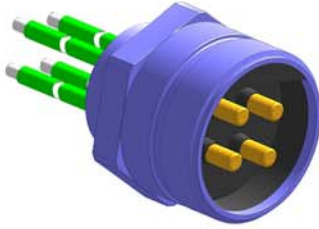

55 SERIES
5507-BCR-HP

55 SERIES Bulkhead Connector Receptacle High Power
Mates with 55-CCP-HP

NOTES:

- High power BCR only available in size 32, #6 AWG and 4 contact configurations.
- Only mates to high power 55 SERIES CCP.

55 SERIES
5501-CCP-HP

55 SERIES Cable Connector Plug High Power
Mates with 55-BCR-HP

55 SERIES
55A1-CCP/AT-HP

55 SERIES Cable Connector Plug/Attachable High Power
Mates with 55-BCR-HP

NOTES:

- High power CCP only available in size 32, #6 AWG and 4 contact configurations.
- Only mates to high power 55 SERIES BCR.