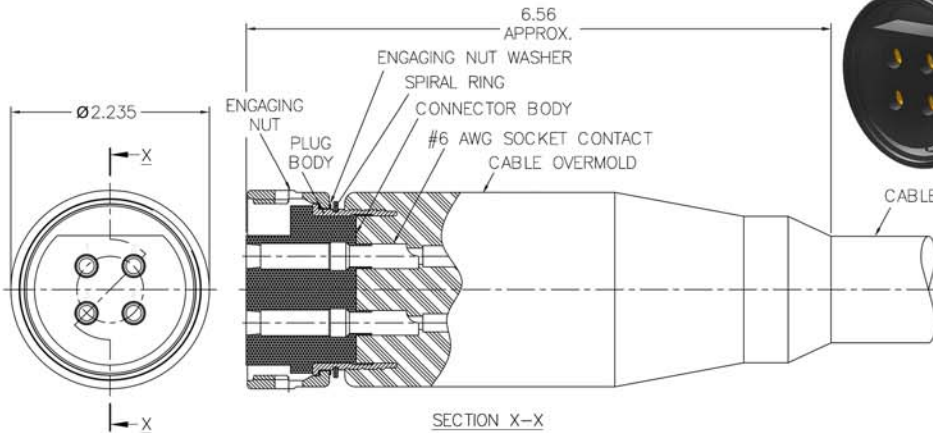

55 SERIES
5507-BCR-HP

55 SERIES Bulkhead Connector Receptacle High Power
Mates with 55-CCP-HP

NOTES:

- High power BCR only available in size 32, #6 AWG and 4 contact configurations.
- Only mates to high power 55 SERIES CCP.

55 SERIES
5501-CCP-HP

55 SERIES Cable Connector Plug High Power
Mates with 55-BCR-HP

55 SERIES
55A1-CCP/AT-HP

55 SERIES Cable Connector Plug/Attachable High Power
Mates with 55-BCR-HP

NOTES:

- High power CCP only available in size 32, #6 AWG and 4 contact configurations.
- Only mates to high power 55 SERIES BCR.