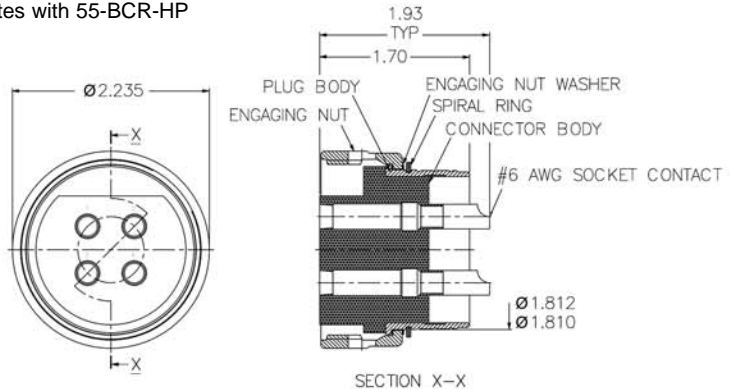

55 SERIES
5507-BCR-HP

55 SERIES Bulkhead Connector Receptacle High Power
Mates with 55-CCP-HP

NOTES:

- High power BCR only available in size 32, #6 AWG and 4 contact configurations.
- Only mates to high power 55 SERIES CCP.

55 SERIES
5501-CCP-HP

55 SERIES Cable Connector Plug High Power
Mates with 55-BCR-HP

55 SERIES
55A1-CCP/AT-HP

55 SERIES Cable Connector Plug/Attachable High Power
Mates with 55-BCR-HP

NOTES:

- High power CCP only available in size 32, #6 AWG and 4 contact configurations.
- Only mates to high power 55 SERIES BCR.