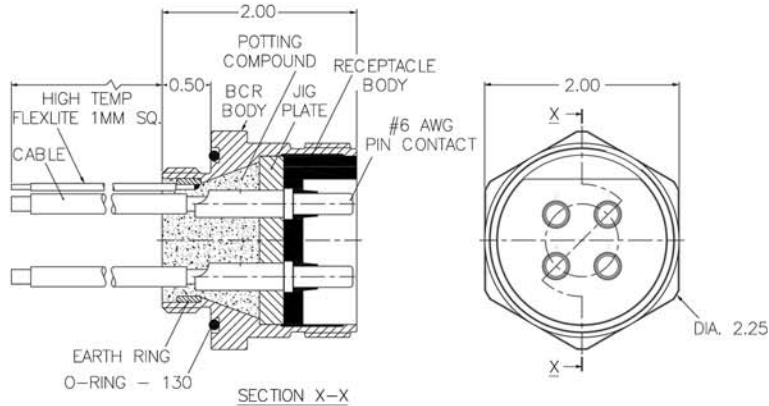

55 SERIES
5507-BCR-HP

55 SERIES Bulkhead Connector Receptacle High Power
Mates with 55-CCP-HP

NOTES:

- High power BCR only available in size 32, #6 AWG and 4 contact configurations.
- Only mates to high power 55 SERIES CCP.

55 SERIES
5501-CCP-HP

55 SERIES Cable Connector Plug High Power
Mates with 55-BCR-HP

55 SERIES
55A1-CCP/AT-HP

55 SERIES Cable Connector Plug/Attachable High Power
Mates with 55-BCR-HP

NOTES:

- High power CCP only available in size 32, #6 AWG and 4 contact configurations.
- Only mates to high power 55 SERIES BCR.