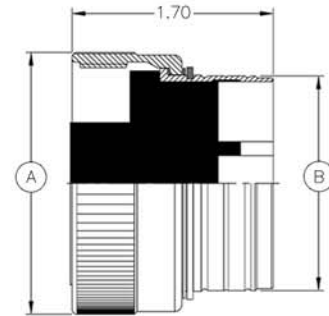

55 SERIES 55A1-CCP/AT

55 SERIES Cable Connector Plug Attachable
Mates with 55-BCR/CCR/FCR
Dummy Connector: 55-DSR

CONNECTOR	A - Ø (INCHES)	B - Ø (INCHES)
55A1-15	1.08	0.69
55A1-16	1.17	0.813
55A1-20	1.45	1.085
55A1-24	1.70	1.30
55A1-32	2.23	1.81

55 SERIES 55OF1-ST-CCP

55 SERIES Cable Connector Plug Oil Filled Straight
Mates with 55-BCR/CCR/FCR
Dummy Connector: 55-DSR

CONNECTOR	C - LENGTH (INCHES)	D - Ø (INCHES)	E - Ø HOSE (INCHES)
55OF1-15	3.56	1.102	0.50
55OF1-20	3.56	1.450	0.75
55OF1-24	3.69	1.670	0.75