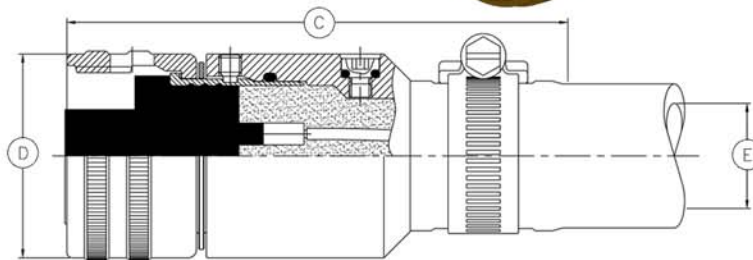

55 SERIES 55A1-CCP/AT

55 SERIES Cable Connector Plug Attachable
Mates with 55-BCR/CCR/FCR
Dummy Connector: 55-DSR

CONNECTOR	A - Ø (INCHES)	B - Ø (INCHES)
55A1-15	1.08	0.69
55A1-16	1.17	0.813
55A1-20	1.45	1.085
55A1-24	1.70	1.30
55A1-32	2.23	1.81

55 SERIES 55OF1-ST-CCP

55 SERIES Cable Connector Plug Oil Filled Straight
Mates with 55-BCR/CCR/FCR
Dummy Connector: 55-DSR

CONNECTOR	C - LENGTH (INCHES)	D - Ø (INCHES)	E - Ø HOSE (INCHES)
55OF1-15	3.56	1.102	0.50
55OF1-20	3.56	1.450	0.75
55OF1-24	3.69	1.670	0.75