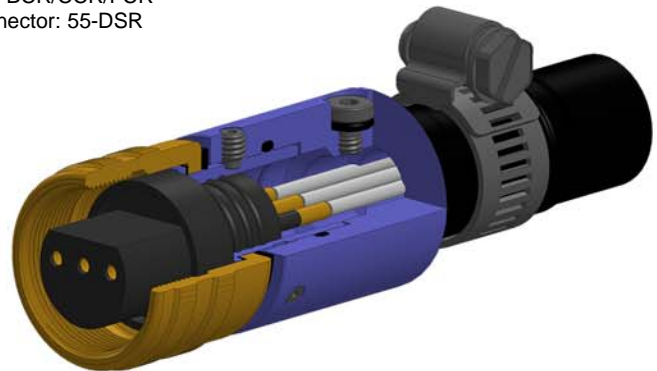

55 SERIES 55A1-CCP/AT

55 SERIES Cable Connector Plug Attachable
Mates with 55-BCR/CCR/FCR
Dummy Connector: 55-DSR

CONNECTOR	A - Ø (INCHES)	B - Ø (INCHES)
55A1-15	1.08	0.69
55A1-16	1.17	0.813
55A1-20	1.45	1.085
55A1-24	1.70	1.30
55A1-32	2.23	1.81

55 SERIES 55OF1-ST-CCP

55 SERIES Cable Connector Plug Oil Filled Straight
Mates with 55-BCR/CCR/FCR
Dummy Connector: 55-DSR

CONNECTOR	C - LENGTH (INCHES)	D - Ø (INCHES)	E - Ø HOSE (INCHES)
55OF1-15	3.56	1.102	0.50
55OF1-20	3.56	1.450	0.75
55OF1-24	3.69	1.670	0.75