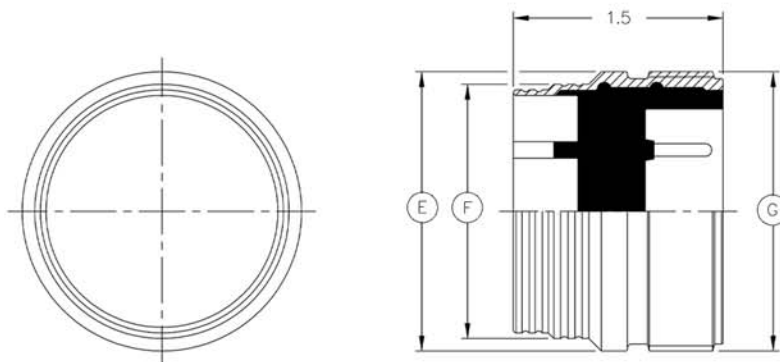

55 SERIES
55OF1-R/A-CCP

55 SERIES Cable Connector Plug Oil Filled Right Angle
Mates with 55-BCR/CCR/FCR
Dummy Connector: 55-DSR

CONNECTOR	A - LENGTH (INCHES)	B - Ø (INCHES)	C - LENGTH (INCHES)	D - Ø HOSE (INCHES)
55OF1-15	2.86	1.102	2.53	0.50
55OF1-20	3.12	1.450	2.88	0.75
55OF1-24	3.12	1.670	3.10	0.75

55 SERIES
55A2-CCR

55 SERIES Cable Connector Receptacle/Attachable
Mates with 55-CCP
Dummy Connector: 55-DSP

CONNECTOR	E - Ø (INCHES)	F - Ø (INCHES)	G - THREAD
55A2-15	1.00	0.77	15/16-20 UNEF
55A2-16	T.B.A.	T.B.A.	T.B.A.
55A2-20	1.25	1.02	1 1/4-9 STUB ACME
55A2-24	1.50	1.28	1 1/2-9 STUB ACME
55A2-32	2.00	1.82	2-9 STUB ACME