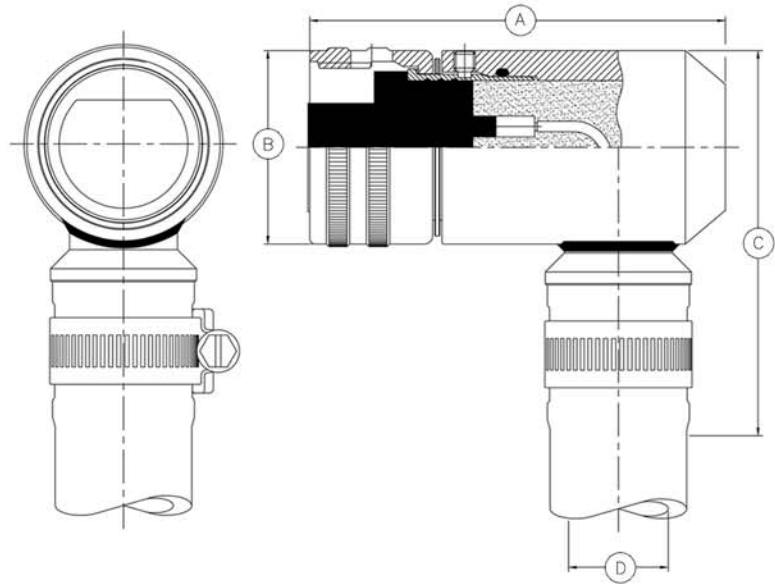

55 SERIES
55OF1-R/A-CCP

55 SERIES Cable Connector Plug Oil Filled Right Angle
Mates with 55-BCR/CCR/FCR
Dummy Connector: 55-DSR

CONNECTOR	A - LENGTH (INCHES)	B - Ø (INCHES)	C - LENGTH (INCHES)	D - Ø HOSE (INCHES)
55OF1-15	2.86	1.102	2.53	0.50
55OF1-20	3.12	1.450	2.88	0.75
55OF1-24	3.12	1.670	3.10	0.75

55 SERIES
55A2-CCR

55 SERIES Cable Connector Receptacle/Attachable
Mates with 55-CCP
Dummy Connector: 55-DSP

CONNECTOR	E - Ø (INCHES)	F - Ø (INCHES)	G - THREAD
55A2-15	1.00	0.77	15/16-20 UNEF
55A2-16	T.B.A.	T.B.A.	T.B.A.
55A2-20	1.25	1.02	1 1/4-9 STUB ACME
55A2-24	1.50	1.28	1 1/2-9 STUB ACME
55A2-32	2.00	1.82	2-9 STUB ACME