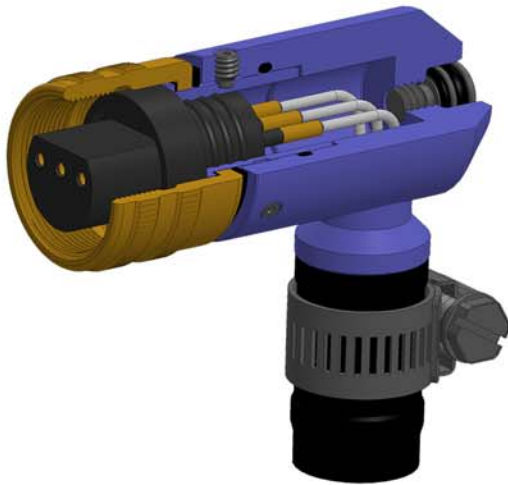

55 SERIES
55OF1-R/A-CCP

55 SERIES Cable Connector Plug Oil Filled Right Angle
Mates with 55-BCR/CCR/FCR
Dummy Connector: 55-DSR

CONNECTOR	A - LENGTH (INCHES)	B - Ø (INCHES)	C - LENGTH (INCHES)	D - Ø HOSE (INCHES)
55OF1-15	2.86	1.102	2.53	0.50
55OF1-20	3.12	1.450	2.88	0.75
55OF1-24	3.12	1.670	3.10	0.75

55 SERIES
55A2-CCR

55 SERIES Cable Connector Receptacle/Attachable
Mates with 55-CCP
Dummy Connector: 55-DSP

CONNECTOR	E - Ø (INCHES)	F - Ø (INCHES)	G - THREAD
55A2-15	1.00	0.77	15/16-20 UNEF
55A2-16	T.B.A.	T.B.A.	T.B.A.
55A2-20	1.25	1.02	1 1/4-9 STUB ACME
55A2-24	1.50	1.28	1 1/2-9 STUB ACME
55A2-32	2.00	1.82	2-9 STUB ACME