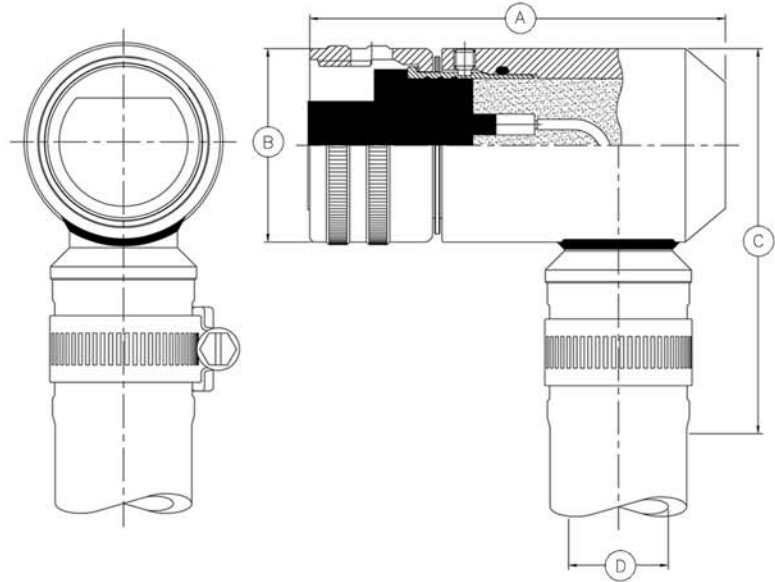

**55 SERIES**  
**55OF1-R/A-CCP**

55 SERIES Cable Connector Plug Oil Filled Right Angle  
Mates with 55-BCR/CCR/FCR  
Dummy Connector: 55-DSR

CONNECTOR	A - LENGTH (INCHES)	B - Ø (INCHES)	C - LENGTH (INCHES)	D - Ø HOSE (INCHES)
55OF1-15	2.86	1.102	2.53	0.50
55OF1-20	3.12	1.450	2.88	0.75
55OF1-24	3.12	1.670	3.10	0.75

**55 SERIES**  
**55A2-CCR**

55 SERIES Cable Connector Receptacle/Attachable  
Mates with 55-CCP  
Dummy Connector: 55-DSP

CONNECTOR	E - Ø (INCHES)	F - Ø (INCHES)	G - THREAD
55A2-15	1.00	0.77	15/16-20 UNEF
55A2-16	T.B.A.	T.B.A.	T.B.A.
55A2-20	1.25	1.02	1 1/4-9 STUB ACME
55A2-24	1.50	1.28	1 1/2-9 STUB ACME
55A2-32	2.00	1.82	2-9 STUB ACME