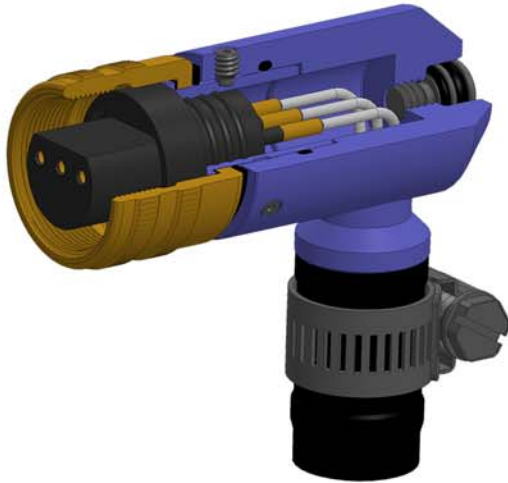

**55 SERIES**  
**55OF1-R/A-CCP**

55 SERIES Cable Connector Plug Oil Filled Right Angle  
Mates with 55-BCR/CCR/FCR  
Dummy Connector: 55-DSR

CONNECTOR	A - LENGTH (INCHES)	B - Ø (INCHES)	C - LENGTH (INCHES)	D - Ø HOSE (INCHES)
55OF1-15	2.86	1.102	2.53	0.50
55OF1-20	3.12	1.450	2.88	0.75
55OF1-24	3.12	1.670	3.10	0.75

**55 SERIES**  
**55A2-CCR**

55 SERIES Cable Connector Receptacle/Attachable  
Mates with 55-CCP  
Dummy Connector: 55-DSP

CONNECTOR	E - Ø (INCHES)	F - Ø (INCHES)	G - THREAD
55A2-15	1.00	0.77	15/16-20 UNEF
55A2-16	T.B.A.	T.B.A.	T.B.A.
55A2-20	1.25	1.02	1 1/4-9 STUB ACME
55A2-24	1.50	1.28	1 1/2-9 STUB ACME
55A2-32	2.00	1.82	2-9 STUB ACME