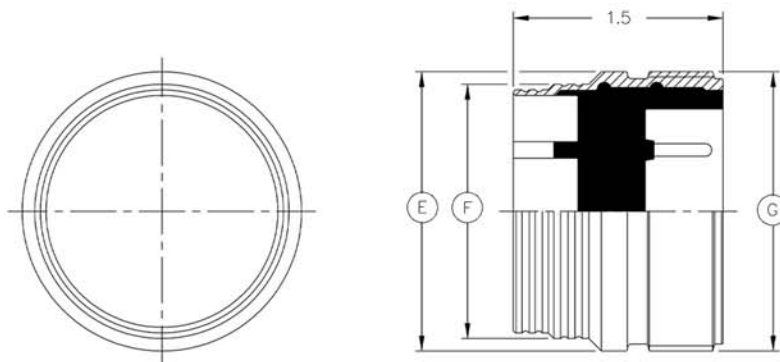

**55 SERIES**  
**55OF1-R/A-CCP**

55 SERIES Cable Connector Plug Oil Filled Right Angle  
Mates with 55-BCR/CCR/FCR  
Dummy Connector: 55-DSR

CONNECTOR	A - LENGTH (INCHES)	B - Ø (INCHES)	C - LENGTH (INCHES)	D - Ø HOSE (INCHES)
55OF1-15	2.86	1.102	2.53	0.50
55OF1-20	3.12	1.450	2.88	0.75
55OF1-24	3.12	1.670	3.10	0.75

**55 SERIES**  
**55A2-CCR**

55 SERIES Cable Connector Receptacle/Attachable  
Mates with 55-CCP  
Dummy Connector: 55-DSP

CONNECTOR	E - Ø (INCHES)	F - Ø (INCHES)	G - THREAD
55A2-15	1.00	0.77	15/16-20 UNEF
55A2-16	T.B.A.	T.B.A.	T.B.A.
55A2-20	1.25	1.02	1 1/4-9 STUB ACME
55A2-24	1.50	1.28	1 1/2-9 STUB ACME
55A2-32	2.00	1.82	2-9 STUB ACME