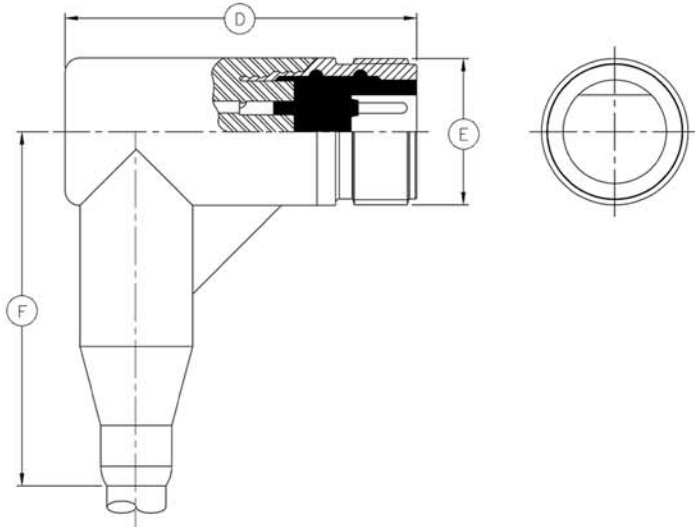

55 SERIES
55R1-CCP

55 SERIES Cable Connector Plug/Right Angle
Mates with 55-BCR/CCR/FCR
Dummy Connector: 55-DSR

CONNECTOR	A - LENGTH (INCHES)	B - Ø (INCHES)	C - LENGTH (INCHES)
55R1-15	2.91	1.08	2.63
55R1-16	2.91	1.17	2.63
55R1-20	3.16	1.45	3.42
55R1-24	3.42	1.70	3.84
55R1-32	3.63	2.23	4.85

55 SERIES
55R2-CCR

55 SERIES Cable Connector Receptacle/Right Angle
Mates with 55-CCP
Dummy Connector: 55-DSP

CONNECTOR	D - LENGTH (INCHES)	E - THREAD	F - LENGTH (INCHES)
55R2-15	2.52	15/16-20 UNEF	2.63
55R2-16	2.52	1-9 STUB ACME	2.63
55R2-20	3.48	1 1/4-9 STUB ACME	3.42
55R2-24	3.52	1 1/2-9 STUB ACME	3.84
55R2-32	3.54	2-9 STUB ACME	4.85