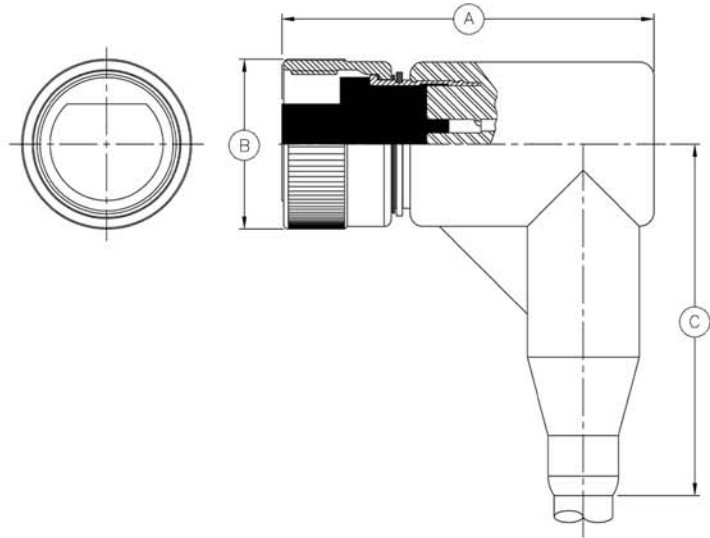

55 SERIES
55R1-CCP

55 SERIES Cable Connector Plug/Right Angle
Mates with 55-BCR/CCR/FCR
Dummy Connector: 55-DSR

CONNECTOR	A - LENGTH (INCHES)	B - Ø (INCHES)	C - LENGTH (INCHES)
55R1-15	2.91	1.08	2.63
55R1-16	2.91	1.17	2.63
55R1-20	3.16	1.45	3.42
55R1-24	3.42	1.70	3.84
55R1-32	3.63	2.23	4.85

55 SERIES
55R2-CCR

55 SERIES Cable Connector Receptacle/Right Angle
Mates with 55-CCP
Dummy Connector: 55-DSP

CONNECTOR	D - LENGTH (INCHES)	E - THREAD	F - LENGTH (INCHES)
55R2-15	2.52	15/16-20 UNEF	2.63
55R2-16	2.52	1-9 STUB ACME	2.63
55R2-20	3.48	1 1/4-9 STUB ACME	3.42
55R2-24	3.52	1 1/2-9 STUB ACME	3.84
55R2-32	3.54	2-9 STUB ACME	4.85