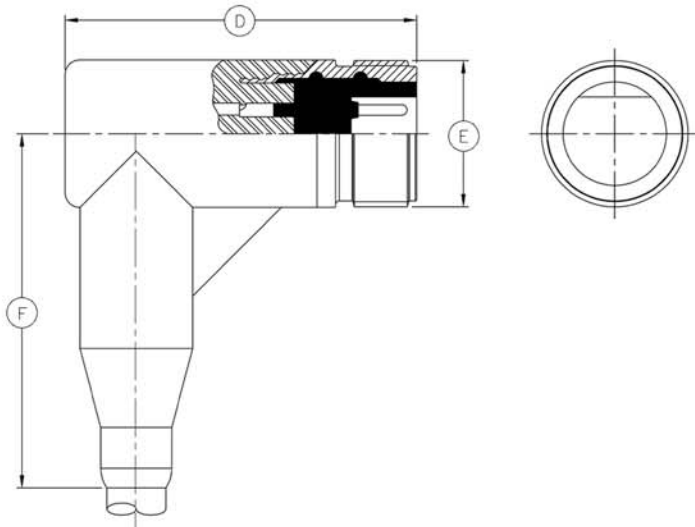

55 SERIES
55R1-CCP

55 SERIES Cable Connector Plug/Right Angle
Mates with 55-BCR/CCR/FCR
Dummy Connector: 55-DSR

CONNECTOR	A - LENGTH (INCHES)	B - Ø (INCHES)	C - LENGTH (INCHES)
55R1-15	2.91	1.08	2.63
55R1-16	2.91	1.17	2.63
55R1-20	3.16	1.45	3.42
55R1-24	3.42	1.70	3.84
55R1-32	3.63	2.23	4.85

55 SERIES
55R2-CCR

55 SERIES Cable Connector Receptacle/Right Angle
Mates with 55-CCP
Dummy Connector: 55-DSP

CONNECTOR	D - LENGTH (INCHES)	E - THREAD	F - LENGTH (INCHES)
55R2-15	2.52	15/16-20 UNEF	2.63
55R2-16	2.52	1-9 STUB ACME	2.63
55R2-20	3.48	1 1/4-9 STUB ACME	3.42
55R2-24	3.52	1 1/2-9 STUB ACME	3.84
55R2-32	3.54	2-9 STUB ACME	4.85