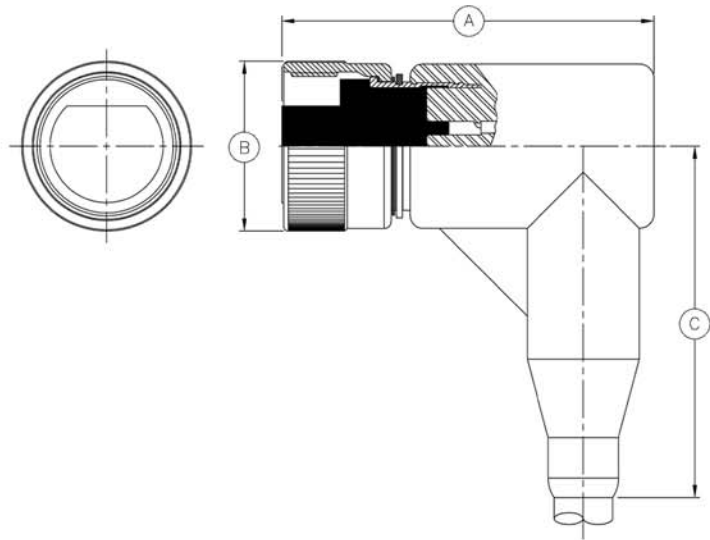

55 SERIES
55R1-CCP

55 SERIES Cable Connector Plug/Right Angle
Mates with 55-BCR/CCR/FCR
Dummy Connector: 55-DSR

CONNECTOR	A - LENGTH (INCHES)	B - Ø (INCHES)	C - LENGTH (INCHES)
55R1-15	2.91	1.08	2.63
55R1-16	2.91	1.17	2.63
55R1-20	3.16	1.45	3.42
55R1-24	3.42	1.70	3.84
55R1-32	3.63	2.23	4.85

55 SERIES
55R2-CCR

55 SERIES Cable Connector Receptacle/Right Angle
Mates with 55-CCP
Dummy Connector: 55-DSP

CONNECTOR	D - LENGTH (INCHES)	E - THREAD	F - LENGTH (INCHES)
55R2-15	2.52	15/16-20 UNEF	2.63
55R2-16	2.52	1-9 STUB ACME	2.63
55R2-20	3.48	1 1/4-9 STUB ACME	3.42
55R2-24	3.52	1 1/2-9 STUB ACME	3.84
55R2-32	3.54	2-9 STUB ACME	4.85