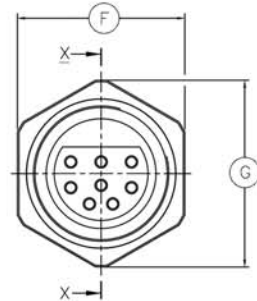

66 SERIES
6601-CCP

66 SERIES Cable Connector Plug
Mates with 66-BCR/CCR/FCR
Dummy Connector: 66-DSR

66 SERIES
6606-FCR

66 SERIES Flanged Connector Receptacle
Mates with 66-CCP
Dummy Connector: 66-DSP

66 SERIES
6607-BCR

66 SERIES Bulkhead Connector Receptacle
Mates with 66-CCP
Dummy Connector: 66-DSP

CONNECTOR	A - Ø (INCHES)	B - LENGTH (INCHES)	C	A - LENGTH (INCHES)	B - LENGTH (INCHES)	C - LENGTH (INCHES)	D - LENGTH (INCHES)
6601 / 6606 / 6607-16	1.17	3.04 APPROX	SPIRAL RETAINING RING	1.625	1.625	1.12	1.25
6601 / 6606 / 6607-20	1.45	3.70 APPROX	CIRCLIP	1.75	1.75	1.25	1.40