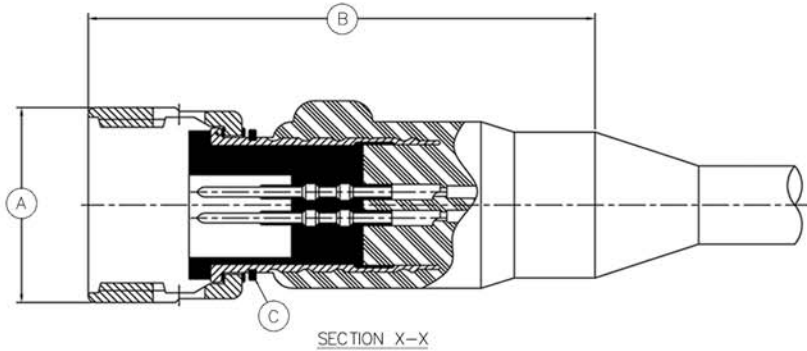

66 SERIES
6601-CCP

66 SERIES Cable Connector Plug
Mates with 66-BCR/CCR/FCR
Dummy Connector: 66-DSR

66 SERIES
6606-FCR

66 SERIES Flanged Connector Receptacle
Mates with 66-CCP
Dummy Connector: 66-DSP

66 SERIES
6607-BCR

66 SERIES Bulkhead Connector Receptacle
Mates with 66-CCP
Dummy Connector: 66-DSP

CONNECTOR	A - Ø (INCHES)	B - LENGTH (INCHES)	C	A - LENGTH (INCHES)	B - LENGTH (INCHES)	C - LENGTH (INCHES)	D - LENGTH (INCHES)
6601 / 6606 / 6607-16	1.17	3.04 APPROX	SPIRAL RETAINING RING	1.625	1.625	1.12	1.25
6601 / 6606 / 6607-20	1.45	3.70 APPROX	CIRCLIP	1.75	1.75	1.25	1.40