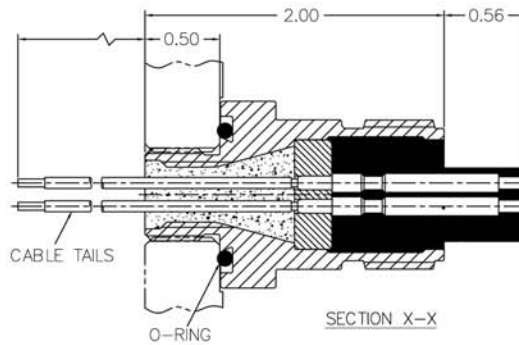

66 SERIES
6601-CCP

66 SERIES Cable Connector Plug
Mates with 66-BCR/CCR/FCR
Dummy Connector: 66-DSR

66 SERIES
6606-FCR

66 SERIES Flanged Connector Receptacle
Mates with 66-CCP
Dummy Connector: 66-DSP

66 SERIES
6607-BCR

66 SERIES Bulkhead Connector Receptacle
Mates with 66-CCP
Dummy Connector: 66-DSP

CONNECTOR	A - Ø (INCHES)	B - LENGTH (INCHES)	C	A - LENGTH (INCHES)	B - LENGTH (INCHES)	C - LENGTH (INCHES)	D - LENGTH (INCHES)
6601 / 6606 / 6607-16	1.17	3.04 APPROX	SPIRAL RETAINING RING	1.625	1.625	1.12	1.25
6601 / 6606 / 6607-20	1.45	3.70 APPROX	CIRCLIP	1.75	1.75	1.25	1.40