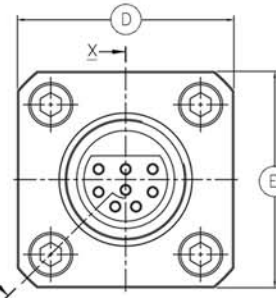

66 SERIES
6601-CCP

66 SERIES Cable Connector Plug
Mates with 66-BCR/CCR/FCR
Dummy Connector: 66-DSR

66 SERIES
6606-FCR

66 SERIES Flanged Connector Receptacle
Mates with 66-CCP
Dummy Connector: 66-DSP

66 SERIES
6607-BCR

66 SERIES Bulkhead Connector Receptacle
Mates with 66-CCP
Dummy Connector: 66-DSP

CONNECTOR	A - Ø (INCHES)	B - LENGTH (INCHES)	C	A - LENGTH (INCHES)	B - LENGTH (INCHES)	C - LENGTH (INCHES)	D - LENGTH (INCHES)
6601 / 6606 / 6607-16	1.17	3.04 APPROX	SPIRAL RETAINING RING	1.625	1.625	1.12	1.25
6601 / 6606 / 6607-20	1.45	3.70 APPROX	CIRCLIP	1.75	1.75	1.25	1.40