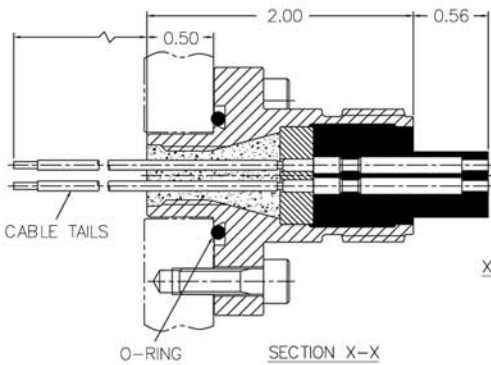

66 SERIES
6601-CCP

66 SERIES Cable Connector Plug
Mates with 66-BCR/CCR/FCR
Dummy Connector: 66-DSR

66 SERIES
6606-FCR

66 SERIES Flanged Connector Receptacle
Mates with 66-CCP
Dummy Connector: 66-DSP

66 SERIES
6607-BCR

66 SERIES Bulkhead Connector Receptacle
Mates with 66-CCP
Dummy Connector: 66-DSP

CONNECTOR	A - Ø (INCHES)	B - LENGTH (INCHES)	C	A - LENGTH (INCHES)	B - LENGTH (INCHES)	C - LENGTH (INCHES)	D - LENGTH (INCHES)
6601 / 6606 / 6607-16	1.17	3.04 APPROX	SPIRAL RETAINING RING	1.625	1.625	1.12	1.25
6601 / 6606 / 6607-20	1.45	3.70 APPROX	CIRCLIP	1.75	1.75	1.25	1.40