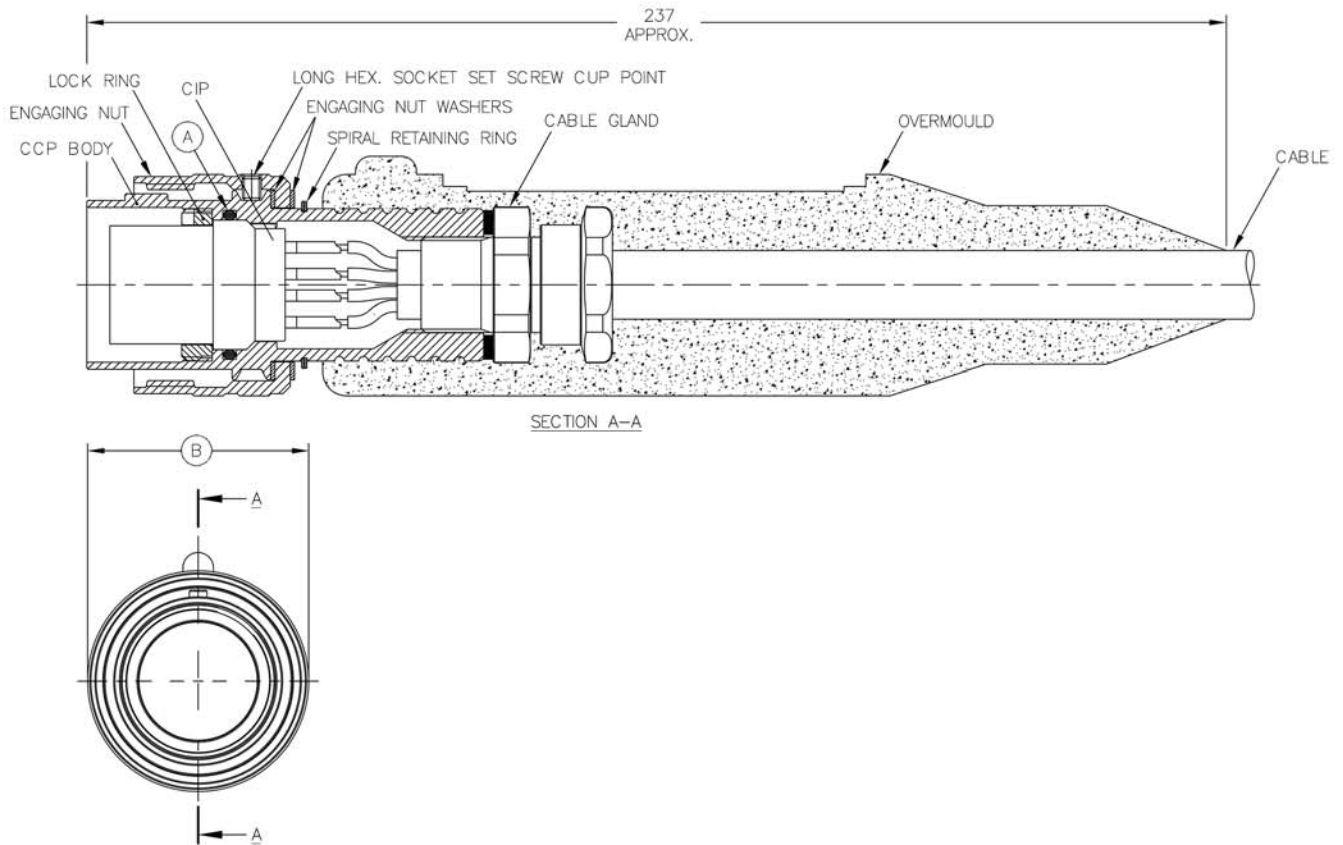

EX-MATE SERIES
EX-CCP

EX-MATE Cable Connector Plug
Mates with EX-BCR/CCR

CONNECTOR	A - O-RING	B - Ø (MM)
EXG-CCP	2-115	40.00
EXK-CCP	2-121	46.00
EXL-CCP	2-127	55.50
EXM-CCP	2-133	65.00

NOTE:

· Cable selection will need to meet the requirements of EN 60079-14.