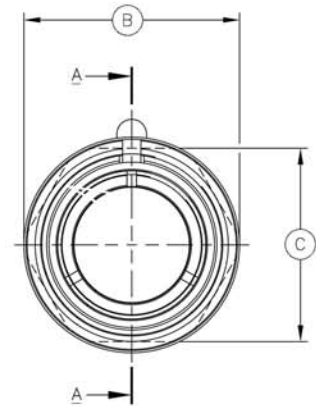

EX-MATE SERIES
EX-CCR

EX-MATE Cable Connector Receptacle
Mates with EX-CCP

SECTION A-A

CONNECTOR	A - O-RING	B - Ø (MM)	C - HEX FLATS (MM)
EXG-CCR	2-115	40.00	31.75
EXK-CCR	2-121	46.00	41.28
EXL-CCR	2-127	54.60	50.80
EXM-CCR	2-133	64.15	60.32