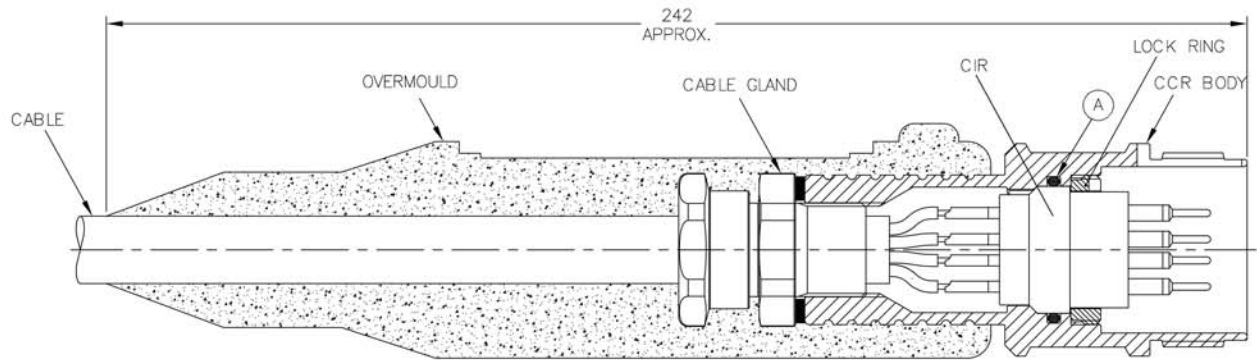

EX-MATE SERIES
EX-CCR

EX-MATE Cable Connector Receptacle
Mates with EX-CCP

SECTION A-A

CONNECTOR	A - O-RING	B - Ø (MM)	C - HEX FLATS (MM)
EXG-CCR	2-115	40.00	31.75
EXK-CCR	2-121	46.00	41.28
EXL-CCR	2-127	54.60	50.80
EXM-CCR	2-133	64.15	60.32

NOTE:

· Cable selection will need to meet the requirements of EN 60079-14.