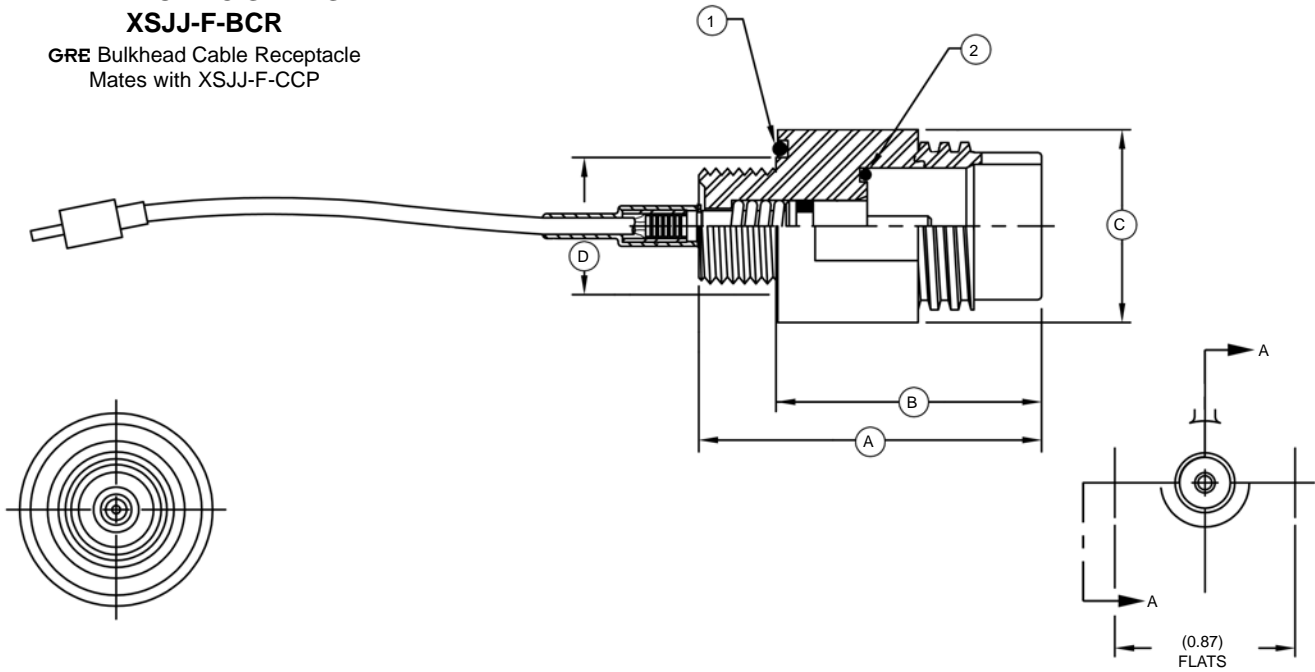

**GLASS REINFORCED EPOXY (GRE)
FIBER OPTIC SERIES
XSJJ-F-BCR**

GRE Bulkhead Cable Receptacle
Mates with XSJJ-F-CCP

CONNECTOR	A - LENGTH (INCHES)	B - LENGTH (INCHES)	C - DIAMETER (INCHES)	D - DIAMETER (INCHES)	1 - O-RING	2 - O-RING
XSJJ-F-BCR	1.66	1.29	0.94	0.666	5-254	5-058
XSJJ-F-CCP	1.58	0.87	0.93	0.55	2-013	2-006

**GLASS REINFORCED EPOXY (GRE)
FIBER OPTIC SERIES
XSJJ-F-CCP**

GRE Cable Connector Plug
Mates with XSJJ-F-BCR