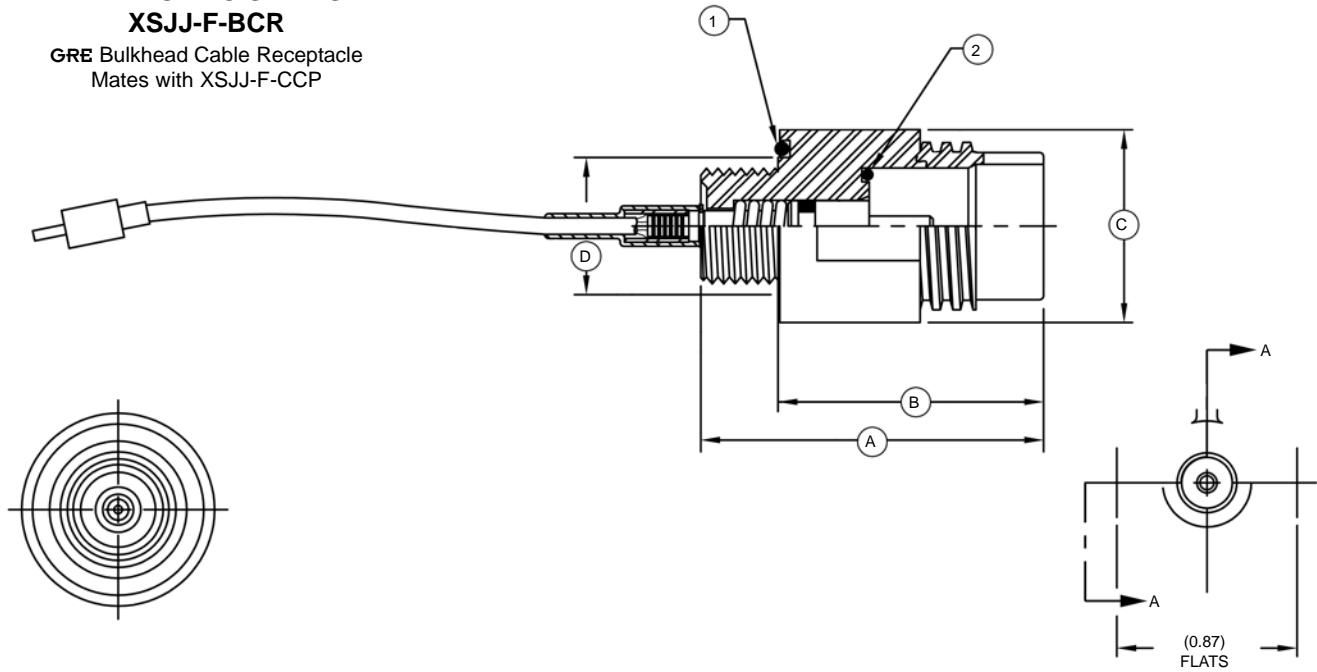

**GLASS REINFORCED EPOXY (GRE)
FIBER OPTIC SERIES
XSJJ-F-BCR**

GRE Bulkhead Cable Receptacle
Mates with XSJJ-F-CCP

CONNECTOR	A - LENGTH (INCHES)	B - LENGTH (INCHES)	C - DIAMETER (INCHES)	D - DIAMETER (INCHES)	1 - O-RING	2 - O-RING
XSJJ-F-BCR	1.66	1.29	0.94	0.666	5-254	5-058
XSJJ-F-CCP	1.58	0.87	0.93	0.55	2-013	2-006

**GLASS REINFORCED EPOXY (GRE)
FIBER OPTIC SERIES
XSJJ-F-CCP**

GRE Cable Connector Plug
Mates with XSJJ-F-BCR