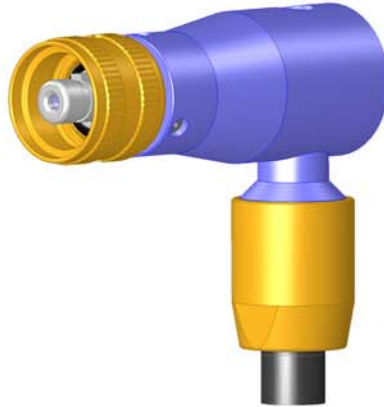

OPTI-CON SERIES OPT-CCP-PBOF-R/A

OPTI-CON Cable Connector Plug Pressure Balanced Oil Filled Right Angle
Mates with OPT-BCR
Dummy Connector: OPT-DSR

CONNECTOR	A - Ø (INCHES)	B - LENGTH (INCHES)	C - LENGTH (INCHES)	D - O-RING	E - O-RING	F - O-RING
OPT-F-CCP-PBOF-R/A	0.895	2.89	1.86 APPROX.	013	006	007