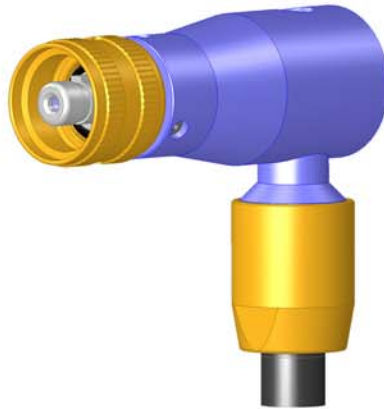

OPTI-CON SERIES OPT-CCP-PBOF-R/A

OPTI-CON Cable Connector Plug Pressure Balanced Oil Filled Right Angle
Mates with OPT-BCR
Dummy Connector: OPT-DSR

CONNECTOR	A - Ø (INCHES)	B - LENGTH (INCHES)	C - LENGTH (INCHES)	D - O-RING	E - O-RING	F - O-RING
OPT-F-CCP-PBOF-R/A	0.895	2.89	1.86 APPROX.	013	006	007