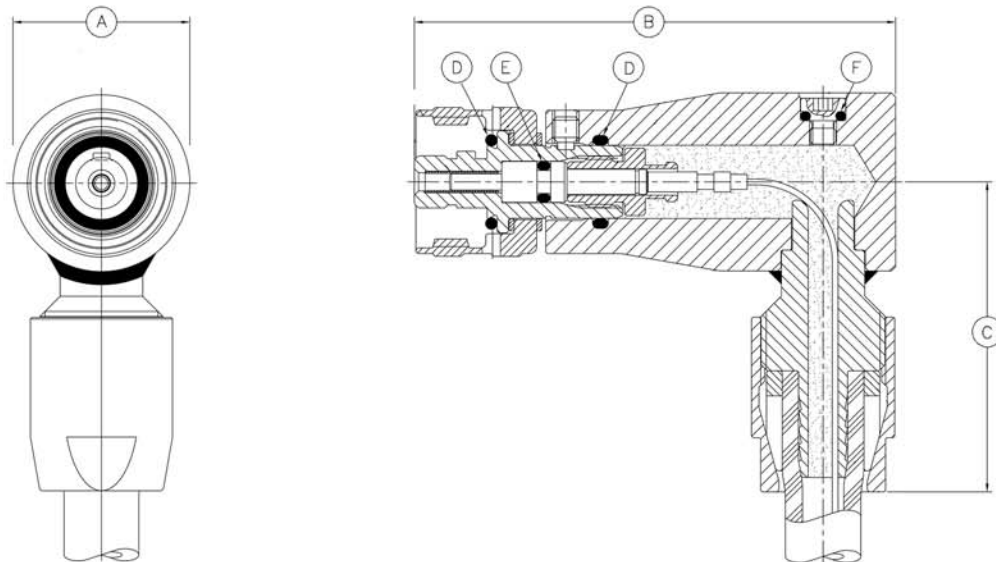

OPTI-CON SERIES OPT-CCP-PBOF-R/A

OPTI-CON Cable Connector Plug Pressure Balanced Oil Filled Right Angle
Mates with OPT-BCR
Dummy Connector: OPT-DSR

CONNECTOR	A - Ø (INCHES)	B - LENGTH (INCHES)	C - LENGTH (INCHES)	D - O-RING	E - O-RING	F - O-RING
OPT-F-CCP-PBOF-R/A	0.895	2.89	1.86 APPROX.	013	006	007