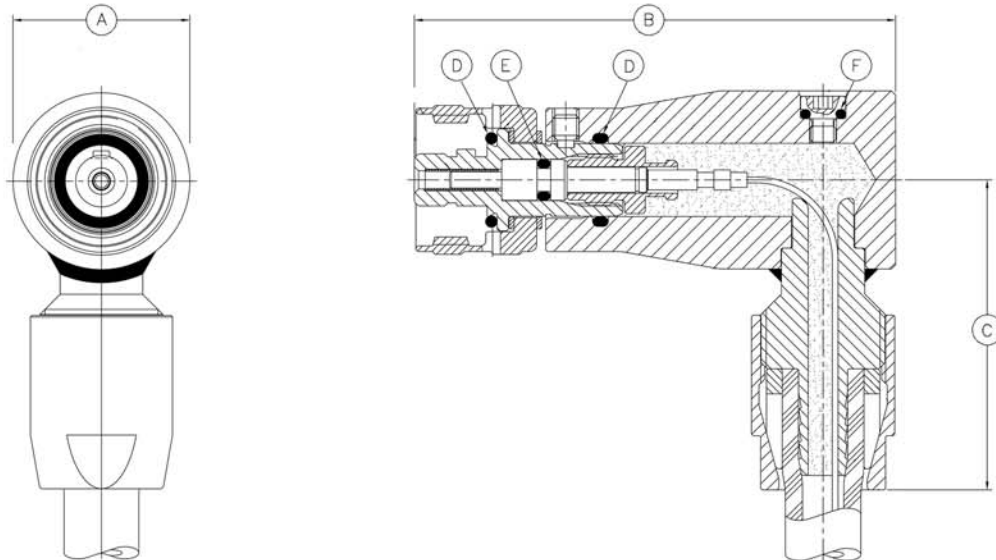

OPTI-CON SERIES OPT-CCP-PBOF-R/A

OPTI-CON Cable Connector Plug Pressure Balanced Oil Filled Right Angle
Mates with OPT-BCR
Dummy Connector: OPT-DSR

CONNECTOR	A - Ø (INCHES)	B - LENGTH (INCHES)	C - LENGTH (INCHES)	D - O-RING	E - O-RING	F - O-RING
OPT-F-CCP-PBOF-R/A	0.895	2.89	1.86 APPROX.	013	006	007