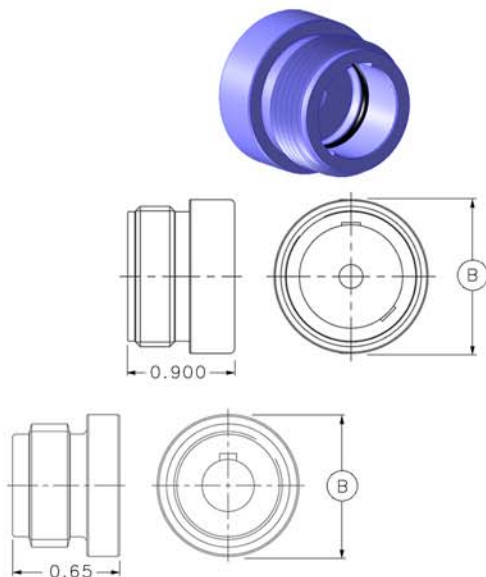

**OPTI-CON SERIES
OPT-PSR (DUST/SHIPPING CAPS)**

OPTI-CON Plastic Sealing Receptacle
Mates with OPT-CCP

**OPTI-CON SERIES
OPT-PSP (DUST/SHIPPING CAPS)**

OPTI-CON Plastic Sealing Plug
Mates with OPT-BCR/FCR/CCR

CONNECTOR	A - Ø (INCHES)
OPT-F-PSR/PSP SINGLE-WAY	0.900
OPT-G-4-PSR/PSP	1.085
OPT-M-8-PSR/PSP	1.330
OPT-Q-12-PSR/PSP	1.830
OPT-T-20-PSR/PSP	2.205

**OPTI-CON SERIES
OPT-DSR (FULL DEPTH SEALING CAPS)**

OPTI-CON Dummy Sealing Receptacle
Mates with OPT-CCP

DSR SINGLE WAY

**OPTI-CON SERIES
OPT-DSP (FULL DEPTH SEALING CAPS)**

OPTI-CON Dummy Sealing Plug
Mates with OPT-BCR/FCR/CCR

DSP SINGLE WAY

CONNECTOR	B - Ø (INCHES)	C - Ø (INCHES)
OPT-F-DSR/DSP SINGLE-WAY	0.860	0.900
OPT-G-4-DSR/DSP	1.050	1.085
OPT-M-8-DSR/DSP	1.295	1.330
OPT-Q-12-DSR/DSP	1.795	1.830
OPT-T-20-DSR/DSP	2.170	2.205