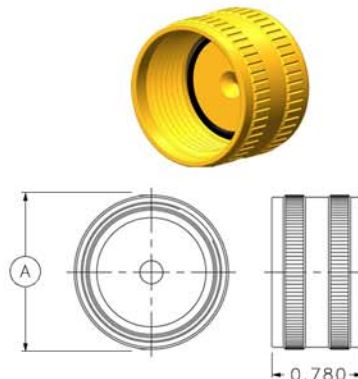

**OPTI-CON SERIES
OPT-PSR (DUST/SHIPPING CAPS)**

OPTI-CON Plastic Sealing Receptacle
Mates with OPT-CCP

**OPTI-CON SERIES
OPT-PSP (DUST/SHIPPING CAPS)**

OPTI-CON Plastic Sealing Plug
Mates with OPT-BCR/FCR/CCR

CONNECTOR	A - Ø (INCHES)
OPT-F-PSR/PSP SINGLE-WAY	0.900
OPT-G-4-PSR/PSP	1.085
OPT-M-8-PSR/PSP	1.330
OPT-Q-12-PSR/PSP	1.830
OPT-T-20-PSR/PSP	2.205

**OPTI-CON SERIES
OPT-DSR (FULL DEPTH SEALING CAPS)**

OPTI-CON Dummy Sealing Receptacle
Mates with OPT-CCP

DSR SINGLE WAY

**OPTI-CON SERIES
OPT-DSP (FULL DEPTH SEALING CAPS)**

OPTI-CON Dummy Sealing Plug
Mates with OPT-BCR/FCR/CCR

DSP SINGLE WAY

CONNECTOR	B - Ø (INCHES)	C - Ø (INCHES)
OPT-F-DSR/DSP SINGLE-WAY	0.860	0.900
OPT-G-4-DSR/DSP	1.050	1.085
OPT-M-8-DSR/DSP	1.295	1.330
OPT-Q-12-DSR/DSP	1.795	1.830
OPT-T-20-DSR/DSP	2.170	2.205