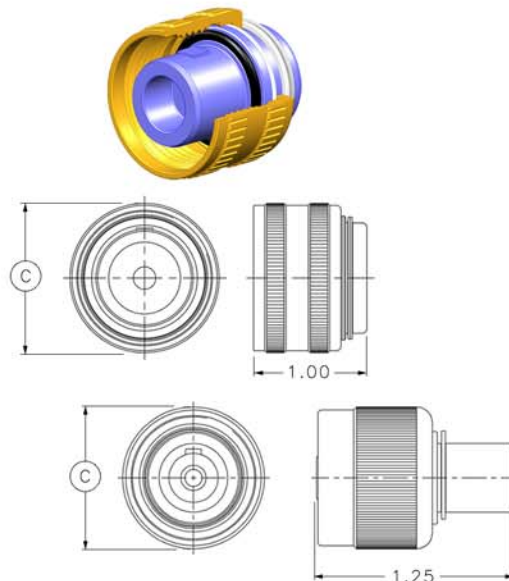

**OPTI-CON SERIES
OPT-PSR (DUST/SHIPPING CAPS)**

OPTI-CON Plastic Sealing Receptacle
Mates with OPT-CCP

**OPTI-CON SERIES
OPT-PSP (DUST/SHIPPING CAPS)**

OPTI-CON Plastic Sealing Plug
Mates with OPT-BCR/FCR/CCR

CONNECTOR	A - Ø (INCHES)
OPT-F-PSR/PSP SINGLE-WAY	0.900
OPT-G-4-PSR/PSP	1.085
OPT-M-8-PSR/PSP	1.330
OPT-Q-12-PSR/PSP	1.830
OPT-T-20-PSR/PSP	2.205

**OPTI-CON SERIES
OPT-DSR (FULL DEPTH SEALING CAPS)**

OPTI-CON Dummy Sealing Receptacle
Mates with OPT-CCP

DSR SINGLE WAY

**OPTI-CON SERIES
OPT-DSP (FULL DEPTH SEALING CAPS)**

OPTI-CON Dummy Sealing Plug
Mates with OPT-BCR/FCR/CCR

DSP SINGLE WAY

CONNECTOR	B - Ø (INCHES)	C - Ø (INCHES)
OPT-F-DSR/DSP SINGLE-WAY	0.860	0.900
OPT-G-4-DSR/DSP	1.050	1.085
OPT-M-8-DSR/DSP	1.295	1.330
OPT-Q-12-DSR/DSP	1.795	1.830
OPT-T-20-DSR/DSP	2.170	2.205