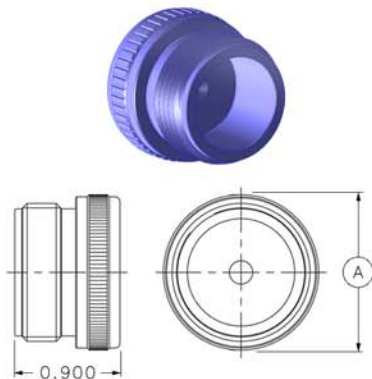

**OPTI-CON SERIES
OPT-PSR (DUST/SHIPPING CAPS)**

OPTI-CON Plastic Sealing Receptacle
Mates with OPT-CCP

**OPTI-CON SERIES
OPT-PSP (DUST/SHIPPING CAPS)**

OPTI-CON Plastic Sealing Plug
Mates with OPT-BCR/FCR/CCR

CONNECTOR	A - Ø (INCHES)
OPT-F-PSR/PSP SINGLE-WAY	0.900
OPT-G-4-PSR/PSP	1.085
OPT-M-8-PSR/PSP	1.330
OPT-Q-12-PSR/PSP	1.830
OPT-T-20-PSR/PSP	2.205

**OPTI-CON SERIES
OPT-DSR (FULL DEPTH SEALING CAPS)**

OPTI-CON Dummy Sealing Receptacle
Mates with OPT-CCP

DSR SINGLE WAY

**OPTI-CON SERIES
OPT-DSP (FULL DEPTH SEALING CAPS)**

OPTI-CON Dummy Sealing Plug
Mates with OPT-BCR/FCR/CCR

DSP SINGLE WAY

CONNECTOR	B - Ø (INCHES)	C - Ø (INCHES)
OPT-F-DSR/DSP SINGLE-WAY	0.860	0.900
OPT-G-4-DSR/DSP	1.050	1.085
OPT-M-8-DSR/DSP	1.295	1.330
OPT-Q-12-DSR/DSP	1.795	1.830
OPT-T-20-DSR/DSP	2.170	2.205