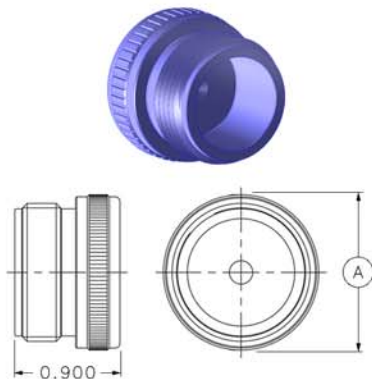

**OPTI-CON SERIES  
OPT-PSR (DUST/SHIPPING CAPS)**

OPTI-CON Plastic Sealing Receptacle  
Mates with OPT-CCP

**OPTI-CON SERIES  
OPT-PSP (DUST/SHIPPING CAPS)**

OPTI-CON Plastic Sealing Plug  
Mates with OPT-BCR/FCR/CCR

CONNECTOR	A - Ø (INCHES)
OPT-F-PSR/PSP SINGLE-WAY	0.900
OPT-G-4-PSR/PSP	1.085
OPT-M-8-PSR/PSP	1.330
OPT-Q-12-PSR/PSP	1.830
OPT-T-20-PSR/PSP	2.205

**OPTI-CON SERIES  
OPT-DSR (FULL DEPTH SEALING CAPS)**

OPTI-CON Dummy Sealing Receptacle  
Mates with OPT-CCP

DSR SINGLE WAY

**OPTI-CON SERIES  
OPT-DSP (FULL DEPTH SEALING CAPS)**

OPTI-CON Dummy Sealing Plug  
Mates with OPT-BCR/FCR/CCR

DSP SINGLE WAY

CONNECTOR	B - Ø (INCHES)	C - Ø (INCHES)
OPT-F-DSR/DSP SINGLE-WAY	0.860	0.900
OPT-G-4-DSR/DSP	1.050	1.085
OPT-M-8-DSR/DSP	1.295	1.330
OPT-Q-12-DSR/DSP	1.795	1.830
OPT-T-20-DSR/DSP	2.170	2.205