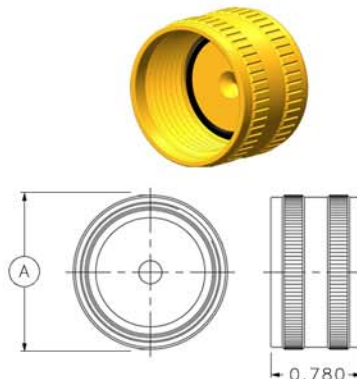

**OPTI-CON SERIES  
OPT-PSR (DUST/SHIPPING CAPS)**

OPTI-CON Plastic Sealing Receptacle  
Mates with OPT-CCP

**OPTI-CON SERIES  
OPT-PSP (DUST/SHIPPING CAPS)**

OPTI-CON Plastic Sealing Plug  
Mates with OPT-BCR/FCR/CCR

CONNECTOR	A - Ø (INCHES)
OPT-F-PSR/PSP SINGLE-WAY	0.900
OPT-G-4-PSR/PSP	1.085
OPT-M-8-PSR/PSP	1.330
OPT-Q-12-PSR/PSP	1.830
OPT-T-20-PSR/PSP	2.205

**OPTI-CON SERIES  
OPT-DSR (FULL DEPTH SEALING CAPS)**

OPTI-CON Dummy Sealing Receptacle  
Mates with OPT-CCP

DSR SINGLE WAY

**OPTI-CON SERIES  
OPT-DSP (FULL DEPTH SEALING CAPS)**

OPTI-CON Dummy Sealing Plug  
Mates with OPT-BCR/FCR/CCR

DSP SINGLE WAY

CONNECTOR	B - Ø (INCHES)	C - Ø (INCHES)
OPT-F-DSR/DSP SINGLE-WAY	0.860	0.900
OPT-G-4-DSR/DSP	1.050	1.085
OPT-M-8-DSR/DSP	1.295	1.330
OPT-Q-12-DSR/DSP	1.795	1.830
OPT-T-20-DSR/DSP	2.170	2.205