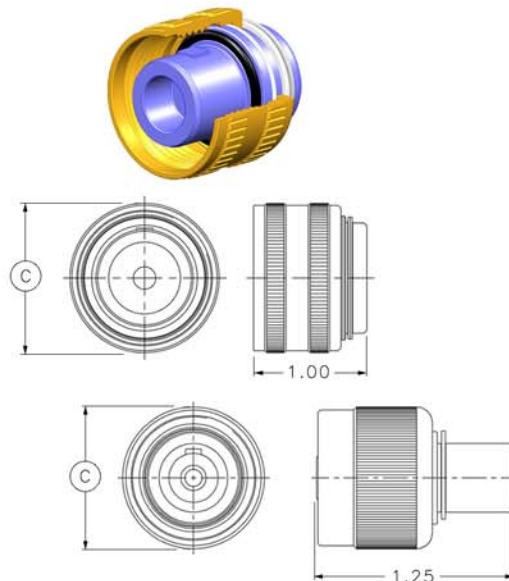

**OPTI-CON SERIES  
OPT-PSR (DUST/SHIPPING CAPS)**

OPTI-CON Plastic Sealing Receptacle  
Mates with OPT-CCP

**OPTI-CON SERIES  
OPT-PSP (DUST/SHIPPING CAPS)**

OPTI-CON Plastic Sealing Plug  
Mates with OPT-BCR/FCR/CCR

CONNECTOR	A - Ø (INCHES)
OPT-F-PSR/PSP SINGLE-WAY	0.900
OPT-G-4-PSR/PSP	1.085
OPT-M-8-PSR/PSP	1.330
OPT-Q-12-PSR/PSP	1.830
OPT-T-20-PSR/PSP	2.205

**OPTI-CON SERIES  
OPT-DSR (FULL DEPTH SEALING CAPS)**

OPTI-CON Dummy Sealing Receptacle  
Mates with OPT-CCP

DSR SINGLE WAY

**OPTI-CON SERIES  
OPT-DSP (FULL DEPTH SEALING CAPS)**

OPTI-CON Dummy Sealing Plug  
Mates with OPT-BCR/FCR/CCR

DSP SINGLE WAY

CONNECTOR	B - Ø (INCHES)	C - Ø (INCHES)
OPT-F-DSR/DSP SINGLE-WAY	0.860	0.900
OPT-G-4-DSR/DSP	1.050	1.085
OPT-M-8-DSR/DSP	1.295	1.330
OPT-Q-12-DSR/DSP	1.795	1.830
OPT-T-20-DSR/DSP	2.170	2.205