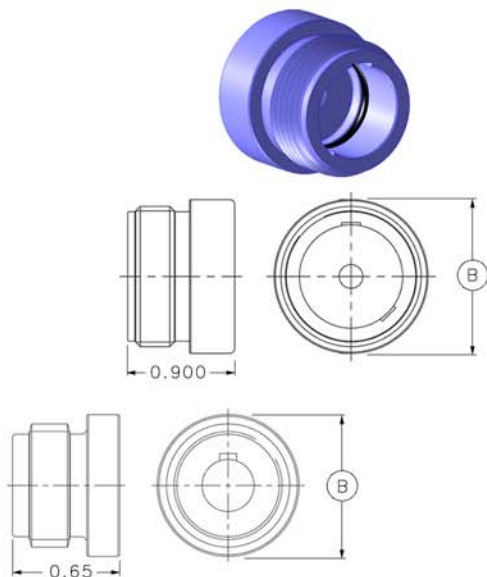

**OPTI-CON SERIES  
OPT-PSR (DUST/SHIPPING CAPS)**

OPTI-CON Plastic Sealing Receptacle  
Mates with OPT-CCP

**OPTI-CON SERIES  
OPT-PSP (DUST/SHIPPING CAPS)**

OPTI-CON Plastic Sealing Plug  
Mates with OPT-BCR/FCR/CCR

CONNECTOR	A - Ø (INCHES)
OPT-F-PSR/PSP SINGLE-WAY	0.900
OPT-G-4-PSR/PSP	1.085
OPT-M-8-PSR/PSP	1.330
OPT-Q-12-PSR/PSP	1.830
OPT-T-20-PSR/PSP	2.205

**OPTI-CON SERIES  
OPT-DSR (FULL DEPTH SEALING CAPS)**

OPTI-CON Dummy Sealing Receptacle  
Mates with OPT-CCP

DSR SINGLE WAY

**OPTI-CON SERIES  
OPT-DSP (FULL DEPTH SEALING CAPS)**

OPTI-CON Dummy Sealing Plug  
Mates with OPT-BCR/FCR/CCR

DSP SINGLE WAY

CONNECTOR	B - Ø (INCHES)	C - Ø (INCHES)
OPT-F-DSR/DSP SINGLE-WAY	0.860	0.900
OPT-G-4-DSR/DSP	1.050	1.085
OPT-M-8-DSR/DSP	1.295	1.330
OPT-Q-12-DSR/DSP	1.795	1.830
OPT-T-20-DSR/DSP	2.170	2.205