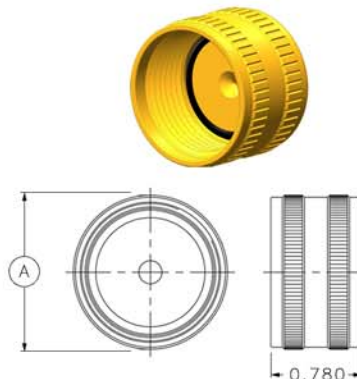

**OPTI-CON SERIES
OPT-PSR (DUST/SHIPPING CAPS)**

OPTI-CON Plastic Sealing Receptacle
Mates with OPT-CCP

**OPTI-CON SERIES
OPT-PSP (DUST/SHIPPING CAPS)**

OPTI-CON Plastic Sealing Plug
Mates with OPT-BCR/FCR/CCR

CONNECTOR	A - Ø (INCHES)
OPT-F-PSR/PSP SINGLE-WAY	0.900
OPT-G-4-PSR/PSP	1.085
OPT-M-8-PSR/PSP	1.330
OPT-Q-12-PSR/PSP	1.830
OPT-T-20-PSR/PSP	2.205

**OPTI-CON SERIES
OPT-DSR (FULL DEPTH SEALING CAPS)**

OPTI-CON Dummy Sealing Receptacle
Mates with OPT-CCP

DSR SINGLE WAY

**OPTI-CON SERIES
OPT-DSP (FULL DEPTH SEALING CAPS)**

OPTI-CON Dummy Sealing Plug
Mates with OPT-BCR/FCR/CCR

DSP SINGLE WAY

CONNECTOR	B - Ø (INCHES)	C - Ø (INCHES)
OPT-F-DSR/DSP SINGLE-WAY	0.860	0.900
OPT-G-4-DSR/DSP	1.050	1.085
OPT-M-8-DSR/DSP	1.295	1.330
OPT-Q-12-DSR/DSP	1.795	1.830
OPT-T-20-DSR/DSP	2.170	2.205