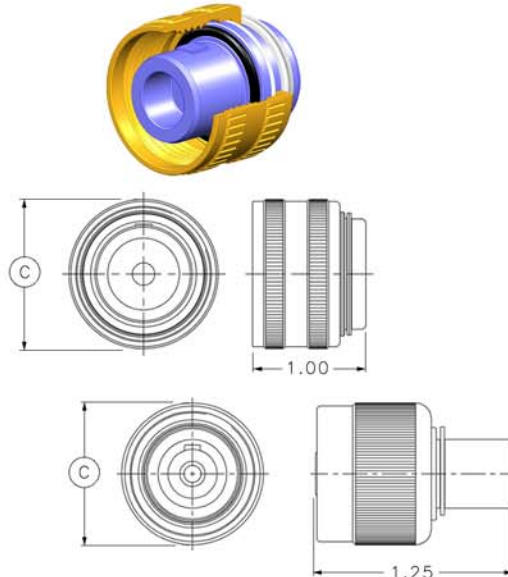

**OPTI-CON SERIES
OPT-PSR (DUST/SHIPPING CAPS)**

OPTI-CON Plastic Sealing Receptacle
Mates with OPT-CCP

**OPTI-CON SERIES
OPT-PSP (DUST/SHIPPING CAPS)**

OPTI-CON Plastic Sealing Plug
Mates with OPT-BCR/FCR/CCR

CONNECTOR	A - Ø (INCHES)
OPT-F-PSR/PSP SINGLE-WAY	0.900
OPT-G-4-PSR/PSP	1.085
OPT-M-8-PSR/PSP	1.330
OPT-Q-12-PSR/PSP	1.830
OPT-T-20-PSR/PSP	2.205

**OPTI-CON SERIES
OPT-DSR (FULL DEPTH SEALING CAPS)**

OPTI-CON Dummy Sealing Receptacle
Mates with OPT-CCP

DSR SINGLE WAY

**OPTI-CON SERIES
OPT-DSP (FULL DEPTH SEALING CAPS)**

OPTI-CON Dummy Sealing Plug
Mates with OPT-BCR/FCR/CCR

DSP SINGLE WAY

CONNECTOR	B - Ø (INCHES)	C - Ø (INCHES)
OPT-F-DSR/DSP SINGLE-WAY	0.860	0.900
OPT-G-4-DSR/DSP	1.050	1.085
OPT-M-8-DSR/DSP	1.295	1.330
OPT-Q-12-DSR/DSP	1.795	1.830
OPT-T-20-DSR/DSP	2.170	2.205