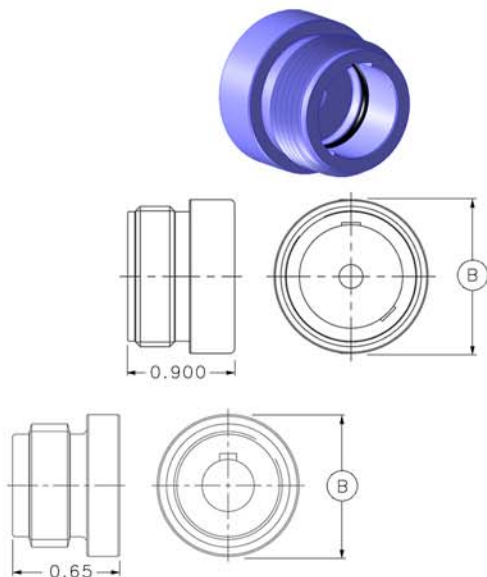

**OPTI-CON SERIES
OPT-PSR (DUST/SHIPPING CAPS)**

OPTI-CON Plastic Sealing Receptacle
Mates with OPT-CCP

**OPTI-CON SERIES
OPT-PSP (DUST/SHIPPING CAPS)**

OPTI-CON Plastic Sealing Plug
Mates with OPT-BCR/FCR/CCR

CONNECTOR	A - Ø (INCHES)
OPT-F-PSR/PSP SINGLE-WAY	0.900
OPT-G-4-PSR/PSP	1.085
OPT-M-8-PSR/PSP	1.330
OPT-Q-12-PSR/PSP	1.830
OPT-T-20-PSR/PSP	2.205

**OPTI-CON SERIES
OPT-DSR (FULL DEPTH SEALING CAPS)**

OPTI-CON Dummy Sealing Receptacle
Mates with OPT-CCP

DSR SINGLE WAY

**OPTI-CON SERIES
OPT-DSP (FULL DEPTH SEALING CAPS)**

OPTI-CON Dummy Sealing Plug
Mates with OPT-BCR/FCR/CCR

DSP SINGLE WAY

CONNECTOR	B - Ø (INCHES)	C - Ø (INCHES)
OPT-F-DSR/DSP SINGLE-WAY	0.860	0.900
OPT-G-4-DSR/DSP	1.050	1.085
OPT-M-8-DSR/DSP	1.295	1.330
OPT-Q-12-DSR/DSP	1.795	1.830
OPT-T-20-DSR/DSP	2.170	2.205