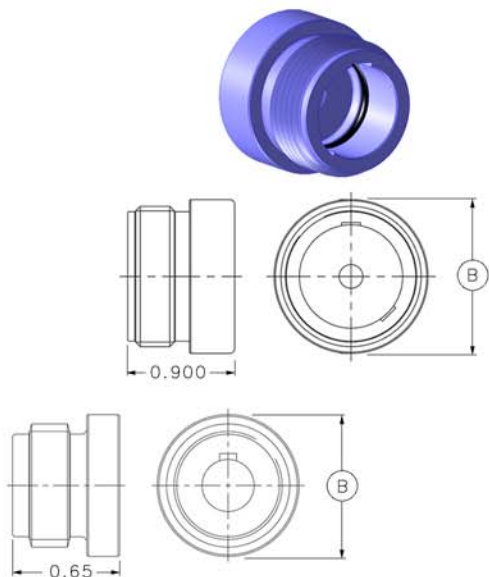

**OPTI-CON SERIES
OPT-PSR (DUST/SHIPPING CAPS)**

OPTI-CON Plastic Sealing Receptacle
Mates with OPT-CCP

**OPTI-CON SERIES
OPT-PSP (DUST/SHIPPING CAPS)**

OPTI-CON Plastic Sealing Plug
Mates with OPT-BCR/FCR/CCR

CONNECTOR	A - Ø (INCHES)
OPT-F-PSR/PSP SINGLE-WAY	0.900
OPT-G-4-PSR/PSP	1.085
OPT-M-8-PSR/PSP	1.330
OPT-Q-12-PSR/PSP	1.830
OPT-T-20-PSR/PSP	2.205

**OPTI-CON SERIES
OPT-DSR (FULL DEPTH SEALING CAPS)**

OPTI-CON Dummy Sealing Receptacle
Mates with OPT-CCP

DSR SINGLE WAY

**OPTI-CON SERIES
OPT-DSP (FULL DEPTH SEALING CAPS)**

OPTI-CON Dummy Sealing Plug
Mates with OPT-BCR/FCR/CCR

DSP SINGLE WAY

CONNECTOR	B - Ø (INCHES)	C - Ø (INCHES)
OPT-F-DSR/DSP SINGLE-WAY	0.860	0.900
OPT-G-4-DSR/DSP	1.050	1.085
OPT-M-8-DSR/DSP	1.295	1.330
OPT-Q-12-DSR/DSP	1.795	1.830
OPT-T-20-DSR/DSP	2.170	2.205