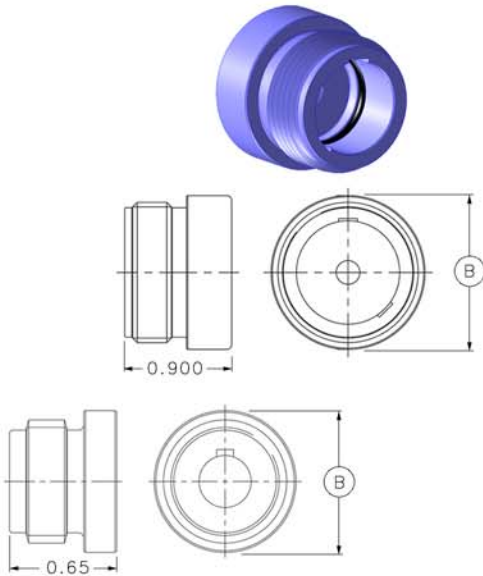

**OPTI-CON SERIES
OPT-PSR (DUST/SHIPPING CAPS)**

OPTI-CON Plastic Sealing Receptacle
Mates with OPT-CCP

**OPTI-CON SERIES
OPT-PSP (DUST/SHIPPING CAPS)**

OPTI-CON Plastic Sealing Plug
Mates with OPT-BCR/FCR/CCR

CONNECTOR	A - Ø (INCHES)
OPT-F-PSR/PSP SINGLE-WAY	0.900
OPT-G-4-PSR/PSP	1.085
OPT-M-8-PSR/PSP	1.330
OPT-Q-12-PSR/PSP	1.830
OPT-T-20-PSR/PSP	2.205

**OPTI-CON SERIES
OPT-DSR (FULL DEPTH SEALING CAPS)**

OPTI-CON Dummy Sealing Receptacle
Mates with OPT-CCP

DSR SINGLE WAY

**OPTI-CON SERIES
OPT-DSP (FULL DEPTH SEALING CAPS)**

OPTI-CON Dummy Sealing Plug
Mates with OPT-BCR/FCR/CCR

DSP SINGLE WAY

CONNECTOR	B - Ø (INCHES)	C - Ø (INCHES)
OPT-F-DSR/DSP SINGLE-WAY	0.860	0.900
OPT-G-4-DSR/DSP	1.050	1.085
OPT-M-8-DSR/DSP	1.295	1.330
OPT-Q-12-DSR/DSP	1.795	1.830
OPT-T-20-DSR/DSP	2.170	2.205