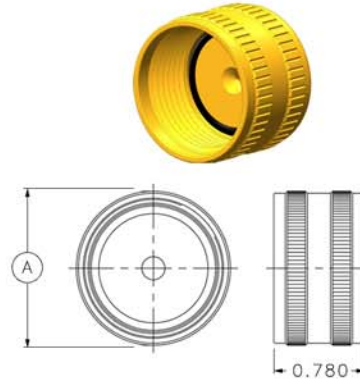

**OPTI-CON SERIES
OPT-PSR (DUST/SHIPPING CAPS)**

OPTI-CON Plastic Sealing Receptacle
Mates with OPT-CCP

**OPTI-CON SERIES
OPT-PSP (DUST/SHIPPING CAPS)**

OPTI-CON Plastic Sealing Plug
Mates with OPT-BCR/FCR/CCR

CONNECTOR	A - Ø (INCHES)
OPT-F-PSR/PSP SINGLE-WAY	0.900
OPT-G-4-PSR/PSP	1.085
OPT-M-8-PSR/PSP	1.330
OPT-Q-12-PSR/PSP	1.830
OPT-T-20-PSR/PSP	2.205

**OPTI-CON SERIES
OPT-DSR (FULL DEPTH SEALING CAPS)**

OPTI-CON Dummy Sealing Receptacle
Mates with OPT-CCP

DSR SINGLE WAY

**OPTI-CON SERIES
OPT-DSP (FULL DEPTH SEALING CAPS)**

OPTI-CON Dummy Sealing Plug
Mates with OPT-BCR/FCR/CCR

DSP SINGLE WAY

CONNECTOR	B - Ø (INCHES)	C - Ø (INCHES)
OPT-F-DSR/DSP SINGLE-WAY	0.860	0.900
OPT-G-4-DSR/DSP	1.050	1.085
OPT-M-8-DSR/DSP	1.295	1.330
OPT-Q-12-DSR/DSP	1.795	1.830
OPT-T-20-DSR/DSP	2.170	2.205