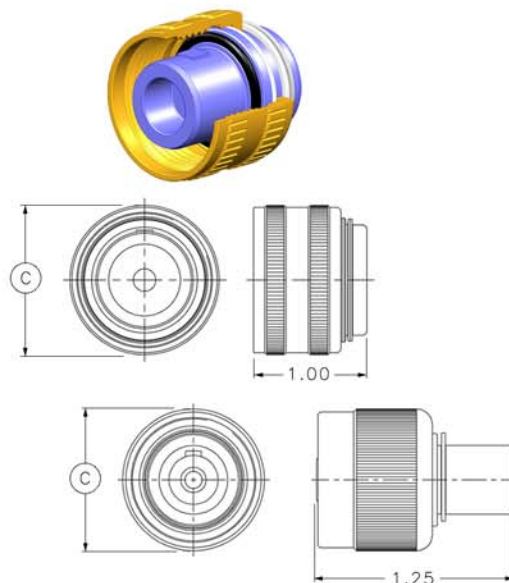

**OPTI-CON SERIES
OPT-PSR (DUST/SHIPPING CAPS)**

OPTI-CON Plastic Sealing Receptacle
Mates with OPT-CCP

**OPTI-CON SERIES
OPT-PSP (DUST/SHIPPING CAPS)**

OPTI-CON Plastic Sealing Plug
Mates with OPT-BCR/FCR/CCR

CONNECTOR	A - Ø (INCHES)
OPT-F-PSR/PSP SINGLE-WAY	0.900
OPT-G-4-PSR/PSP	1.085
OPT-M-8-PSR/PSP	1.330
OPT-Q-12-PSR/PSP	1.830
OPT-T-20-PSR/PSP	2.205

**OPTI-CON SERIES
OPT-DSR (FULL DEPTH SEALING CAPS)**

OPTI-CON Dummy Sealing Receptacle
Mates with OPT-CCP

DSR SINGLE WAY

**OPTI-CON SERIES
OPT-DSP (FULL DEPTH SEALING CAPS)**

OPTI-CON Dummy Sealing Plug
Mates with OPT-BCR/FCR/CCR

DSP SINGLE WAY

CONNECTOR	B - Ø (INCHES)	C - Ø (INCHES)
OPT-F-DSR/DSP SINGLE-WAY	0.860	0.900
OPT-G-4-DSR/DSP	1.050	1.085
OPT-M-8-DSR/DSP	1.295	1.330
OPT-Q-12-DSR/DSP	1.795	1.830
OPT-T-20-DSR/DSP	2.170	2.205