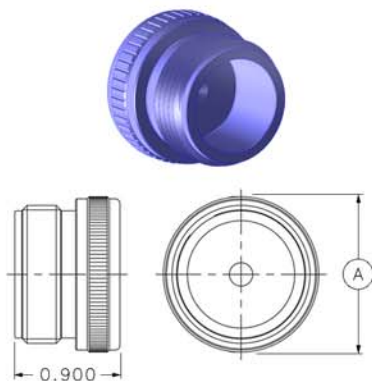

**OPTI-CON SERIES
OPT-PSR (DUST/SHIPPING CAPS)**

OPTI-CON Plastic Sealing Receptacle
Mates with OPT-CCP

**OPTI-CON SERIES
OPT-PSP (DUST/SHIPPING CAPS)**

OPTI-CON Plastic Sealing Plug
Mates with OPT-BCR/FCR/CCR

CONNECTOR	A - Ø (INCHES)
OPT-F-PSR/PSP SINGLE-WAY	0.900
OPT-G-4-PSR/PSP	1.085
OPT-M-8-PSR/PSP	1.330
OPT-Q-12-PSR/PSP	1.830
OPT-T-20-PSR/PSP	2.205

**OPTI-CON SERIES
OPT-DSR (FULL DEPTH SEALING CAPS)**

OPTI-CON Dummy Sealing Receptacle
Mates with OPT-CCP

DSR SINGLE WAY

**OPTI-CON SERIES
OPT-DSP (FULL DEPTH SEALING CAPS)**

OPTI-CON Dummy Sealing Plug
Mates with OPT-BCR/FCR/CCR

DSP SINGLE WAY

CONNECTOR	B - Ø (INCHES)	C - Ø (INCHES)
OPT-F-DSR/DSP SINGLE-WAY	0.860	0.900
OPT-G-4-DSR/DSP	1.050	1.085
OPT-M-8-DSR/DSP	1.295	1.330
OPT-Q-12-DSR/DSP	1.795	1.830
OPT-T-20-DSR/DSP	2.170	2.205