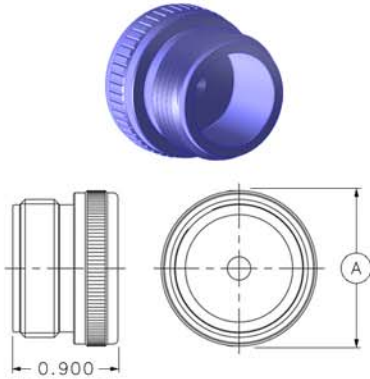

**OPTI-CON SERIES
OPT-PSR (DUST/SHIPPING CAPS)**

OPTI-CON Plastic Sealing Receptacle
Mates with OPT-CCP

**OPTI-CON SERIES
OPT-PSP (DUST/SHIPPING CAPS)**

OPTI-CON Plastic Sealing Plug
Mates with OPT-BCR/FCR/CCR

CONNECTOR	A - Ø (INCHES)
OPT-F-PSR/PSP SINGLE-WAY	0.900
OPT-G-4-PSR/PSP	1.085
OPT-M-8-PSR/PSP	1.330
OPT-Q-12-PSR/PSP	1.830
OPT-T-20-PSR/PSP	2.205

**OPTI-CON SERIES
OPT-DSR (FULL DEPTH SEALING CAPS)**

OPTI-CON Dummy Sealing Receptacle
Mates with OPT-CCP

DSR SINGLE WAY

**OPTI-CON SERIES
OPT-DSP (FULL DEPTH SEALING CAPS)**

OPTI-CON Dummy Sealing Plug
Mates with OPT-BCR/FCR/CCR

DSP SINGLE WAY

CONNECTOR	B - Ø (INCHES)	C - Ø (INCHES)
OPT-F-DSR/DSP SINGLE-WAY	0.860	0.900
OPT-G-4-DSR/DSP	1.050	1.085
OPT-M-8-DSR/DSP	1.295	1.330
OPT-Q-12-DSR/DSP	1.795	1.830
OPT-T-20-DSR/DSP	2.170	2.205