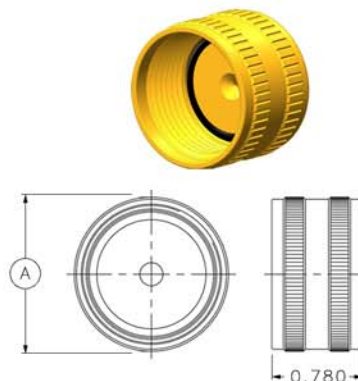

**OPTI-CON SERIES
OPT-PSR (DUST/SHIPPING CAPS)**

OPTI-CON Plastic Sealing Receptacle
Mates with OPT-CCP

**OPTI-CON SERIES
OPT-PSP (DUST/SHIPPING CAPS)**

OPTI-CON Plastic Sealing Plug
Mates with OPT-BCR/FCR/CCR

CONNECTOR	A - Ø (INCHES)
OPT-F-PSR/PSP SINGLE-WAY	0.900
OPT-G-4-PSR/PSP	1.085
OPT-M-8-PSR/PSP	1.330
OPT-Q-12-PSR/PSP	1.830
OPT-T-20-PSR/PSP	2.205

**OPTI-CON SERIES
OPT-DSR (FULL DEPTH SEALING CAPS)**

OPTI-CON Dummy Sealing Receptacle
Mates with OPT-CCP

DSR SINGLE WAY

**OPTI-CON SERIES
OPT-DSP (FULL DEPTH SEALING CAPS)**

OPTI-CON Dummy Sealing Plug
Mates with OPT-BCR/FCR/CCR

DSP SINGLE WAY

CONNECTOR	B - Ø (INCHES)	C - Ø (INCHES)
OPT-F-DSR/DSP SINGLE-WAY	0.860	0.900
OPT-G-4-DSR/DSP	1.050	1.085
OPT-M-8-DSR/DSP	1.295	1.330
OPT-Q-12-DSR/DSP	1.795	1.830
OPT-T-20-DSR/DSP	2.170	2.205