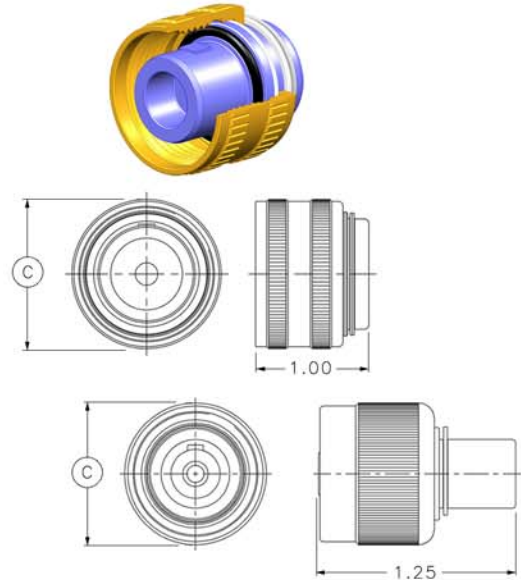

CONNECTOR	A - Ø (INCHES)
OPT-F-PSR/PSP SINGLE-WAY	0.900
OPT-G-4-PSR/PSP	1.085
OPT-M-8-PSR/PSP	1.330
OPT-Q-12-PSR/PSP	1.830
OPT-T-20-PSR/PSP	2.205

**OPTI-CON SERIES
OPT-DSR (FULL DEPTH SEALING CAPS)**

OPTI-CON Dummy Sealing Receptacle
Mates with OPT-CCP

DSR SINGLE WAY

**OPTI-CON SERIES
OPT-DSP (FULL DEPTH SEALING CAPS)**

OPTI-CON Dummy Sealing Plug
Mates with OPT-BCR/FCR/CCR

DSP SINGLE WAY

CONNECTOR	B - Ø (INCHES)	C - Ø (INCHES)
OPT-F-DSR/DSP SINGLE-WAY	0.860	0.900
OPT-G-4-DSR/DSP	1.050	1.085
OPT-M-8-DSR/DSP	1.295	1.330
OPT-Q-12-DSR/DSP	1.795	1.830
OPT-T-20-DSR/DSP	2.170	2.205