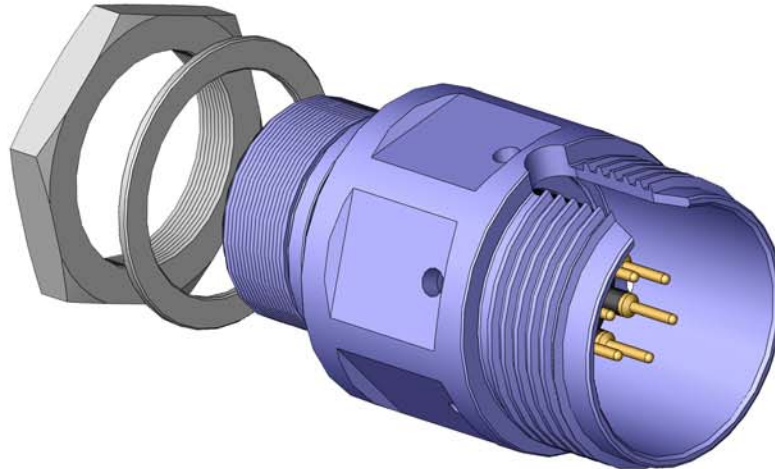

**SEA-MATE SERIES
SM-BCR**

SEA-MATE Bulkhead Connector Receptacle
Mates with SM-CCP
Dummy Connector: SM-DSP

CONNECTOR	A - Ø (INCHES)	B - Ø (INCHES)	C - O-RING	D - O-RING
SMG-BCR	1.25	1.400	BS1806-019	BS1806-024
SMK-BCR	1.625	1.775	BS1806-025	BS1806-029
SML-BCR	2.00	2.150	BS1806-519	BS1806-032
SMM-BCR	2.375	2.525	BS1806-134	BS1806-035

NOTE:
Nut and washer available at additional cost.