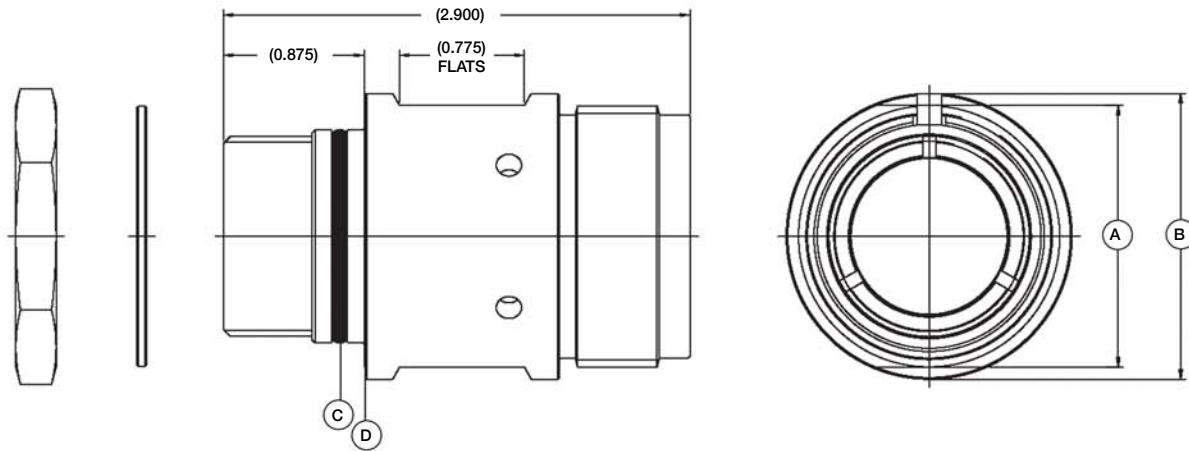

**SEA-MATE SERIES
SM-BCR**

SEA-MATE Bulkhead Connector Receptacle
Mates with SM-CCP
Dummy Connector: SM-DSP

CONNECTOR	A - Ø (INCHES)	B - Ø (INCHES)	C - O-RING	D - O-RING
SMG-BCR	1.25	1.400	BS1806-019	BS1806-024
SMK-BCR	1.625	1.775	BS1806-025	BS1806-029
SML-BCR	2.00	2.150	BS1806-519	BS1806-032
SMM-BCR	2.375	2.525	BS1806-134	BS1806-035