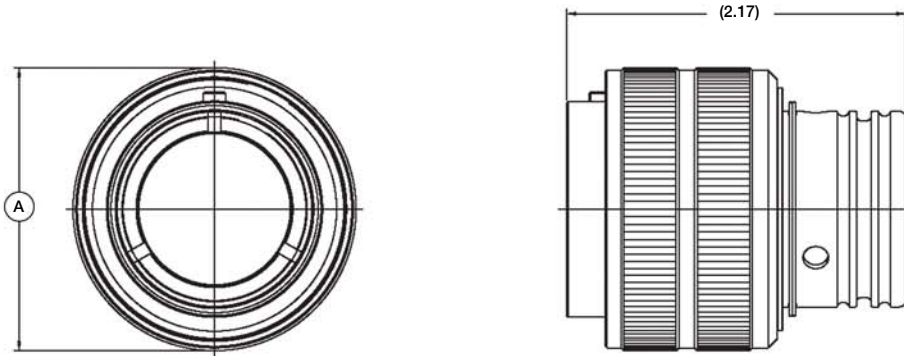

**SEA-MATE SERIES
SM-CCP-ATTACHABLE**

SEA-MATE Cable Connector Plug
Mates with SM-BCR/FCR/CCR
Dummy Connector: SM-DSR

CONNECTOR	A - Ø (INCHES)
SMG-CCP-ATTACHABLE	1.435
SMK-CCP-ATTACHABLE	1.810
SML-CCP-ATTACHABLE	2.185
SMM-CCP-ATTACHABLE	2.560