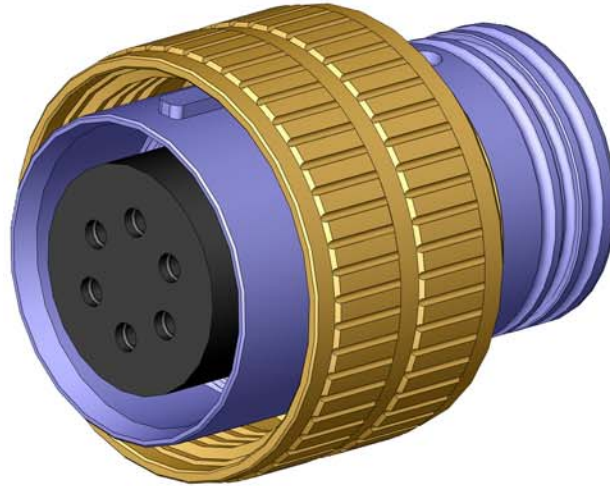

**SEA-MATE SERIES
SM-CCP-ATTACHABLE**

SEA-MATE Cable Connector Plug
Mates with SM-BCR/FCR/CCR
Dummy Connector: SM-DSR

CONNECTOR	A - Ø (INCHES)
SMG-CCP-ATTACHABLE	1.435
SMK-CCP-ATTACHABLE	1.810
SML-CCP-ATTACHABLE	2.185
SMM-CCP-ATTACHABLE	2.560