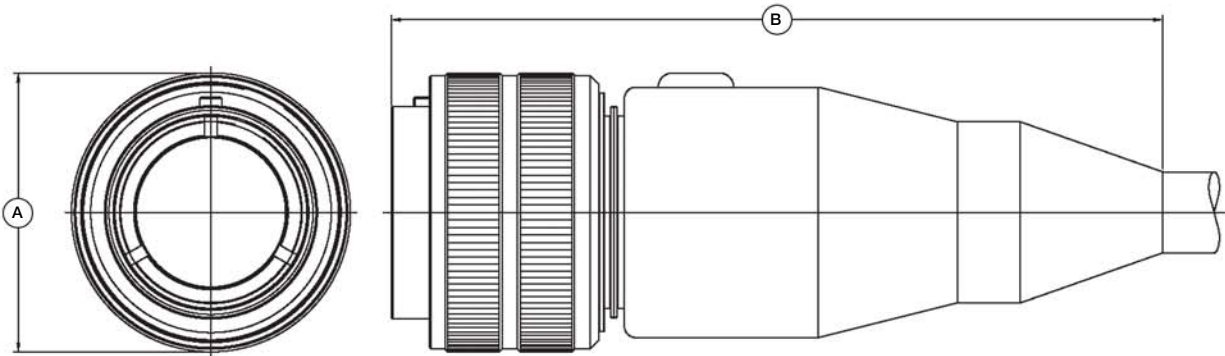

**SEA-MATE SERIES
SM-CCP-CABLE**

SEA-MATE Cable Connector Plug
Mates with SM-BCR/FCR/CCR
Dummy Connector: SM-DSR

CONNECTOR	A - Ø (INCHES)	B - LENGTH (INCHES)
SMG-CCP	1.435	4.65
SMK-CCP	1.810	5.00
SML-CCP	2.185	5.00
SMM-CCP	2.560	5.00