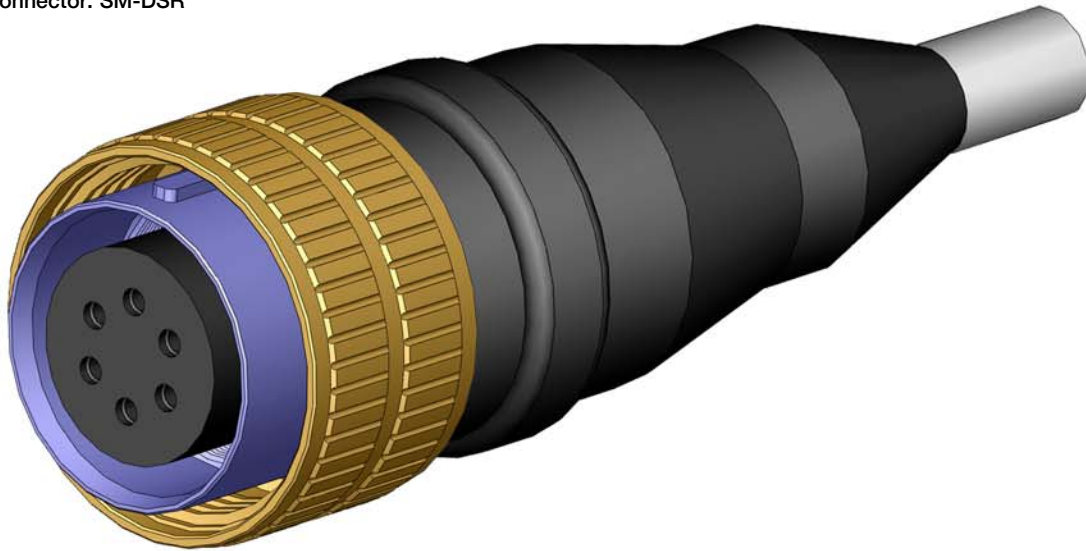

**SEA-MATE SERIES
SM-CCP-CABLE**

SEA-MATE Cable Connector Plug
Mates with SM-BCR/FCR/CCR
Dummy Connector: SM-DSR

CONNECTOR	A - Ø (INCHES)	B - LENGTH (INCHES)
SMG-CCP	1.435	4.65
SMK-CCP	1.810	5.00
SML-CCP	2.185	5.00
SMM-CCP	2.560	5.00