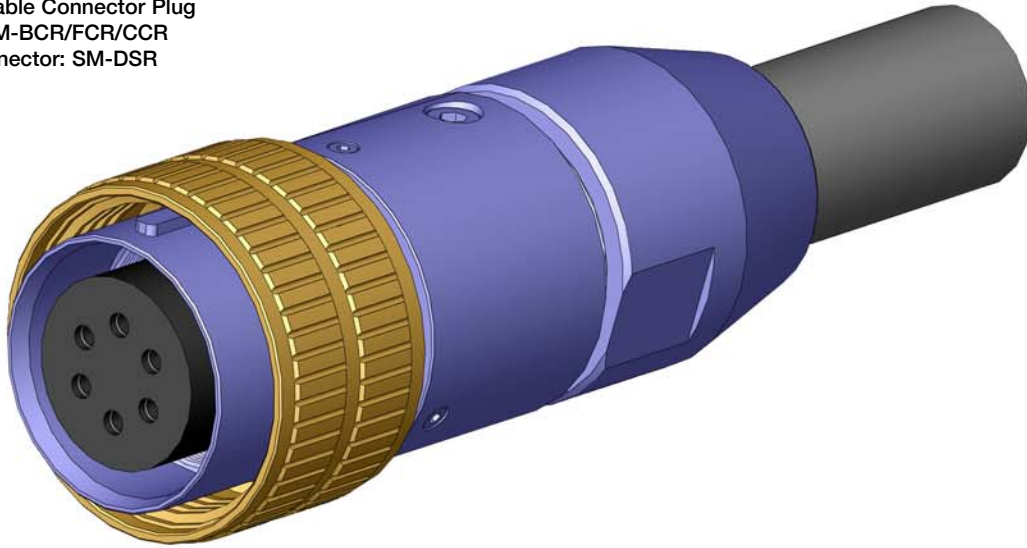

### SEA-MATE SERIES SM-CCP-HOSE

SEA-MATE Cable Connector Plug  
Mates with SM-BCR/FCR/CCR  
Dummy Connector: SM-DSR

CONNECTOR	A - Ø (INCHES)	B - LENGTH (INCHES)	C - I.D. (INCHES)
SMG-CCP-HOSE	1.435	4.12	3/8
SMK-CCP-HOSE	1.810	4.44	5/8
SML-CCP-HOSE	2.185	4.42	3/4
SMM-CCP-HOSE	2.560	4.66	1