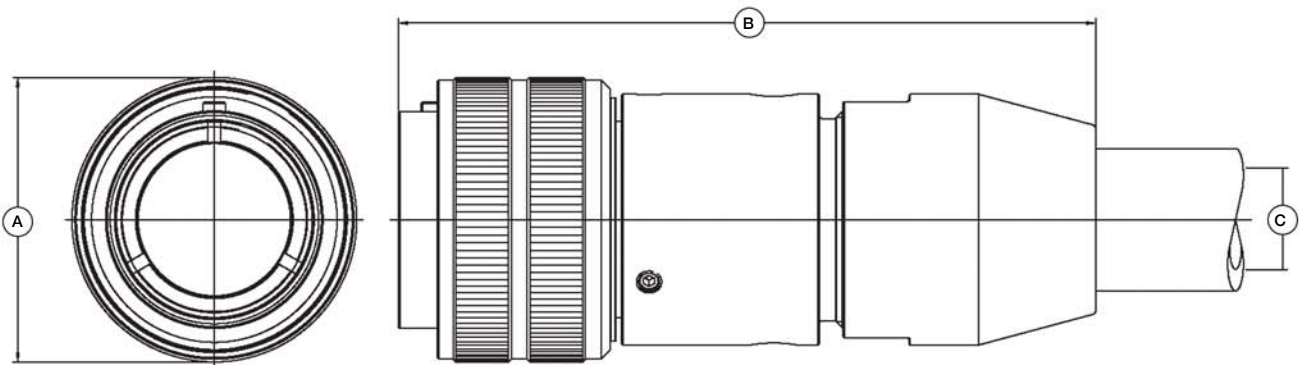

### SEA-MATE SERIES SM-CCP-HOSE

SEA-MATE Cable Connector Plug  
Mates with SM-BCR/FCR/CCR  
Dummy Connector: SM-DSR

CONNECTOR	A - Ø (INCHES)	B - LENGTH (INCHES)	C - I.D. (INCHES)
SMG-CCP-HOSE	1.435	4.12	3/8
SMK-CCP-HOSE	1.810	4.44	5/8
SML-CCP-HOSE	2.185	4.42	3/4
SMM-CCP-HOSE	2.560	4.66	1