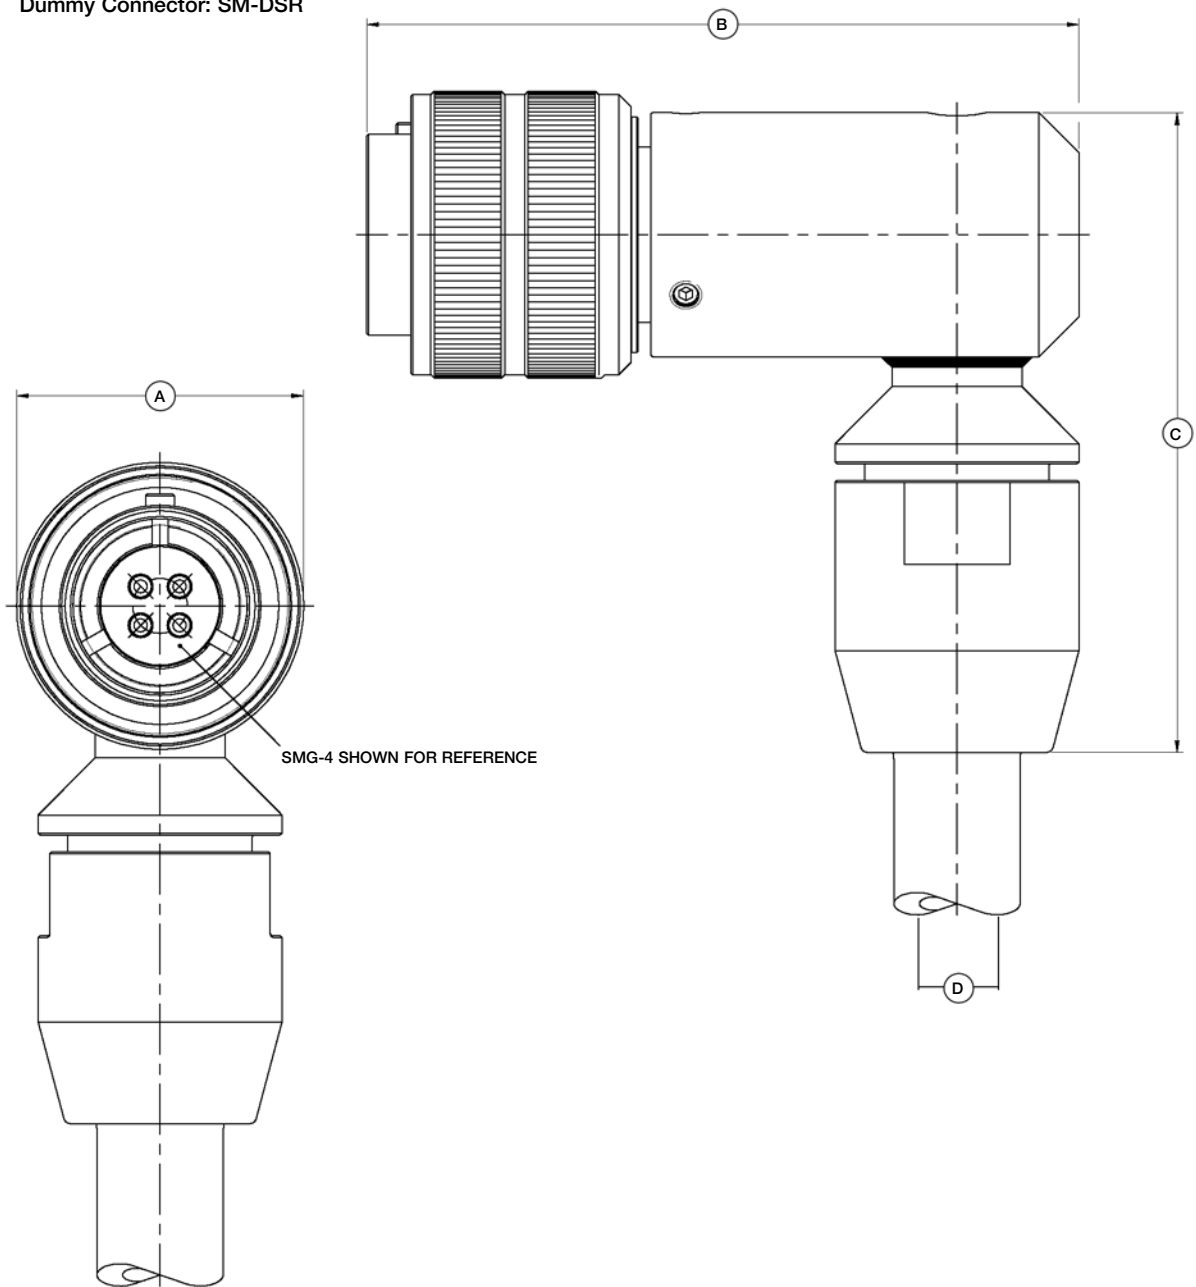

**SEA-MATE SERIES
SM-CCP-R/A-HOSE**

SEA-MATE Cable Connector Plug Right Angle
Mates with SM-BCR/FCR/CCR
Dummy Connector: SM-DSR

CONNECTOR	A - Ø (INCHES)	B - LENGTH (INCHES)	C - LENGTH (INCHES)	D - I.D. (INCHES)
SMG-CCP-R/A-HOSE	1.435	3.56	3.20	3/8
SMK-CCP-R/A-HOSE	1.810	3.85	3.98	5/8
SML-CCP-R/A-HOSE	2.185	4.04	4.39	3/4
SMM-CCP-R/A-HOSE	2.560	4.29	4.84	1