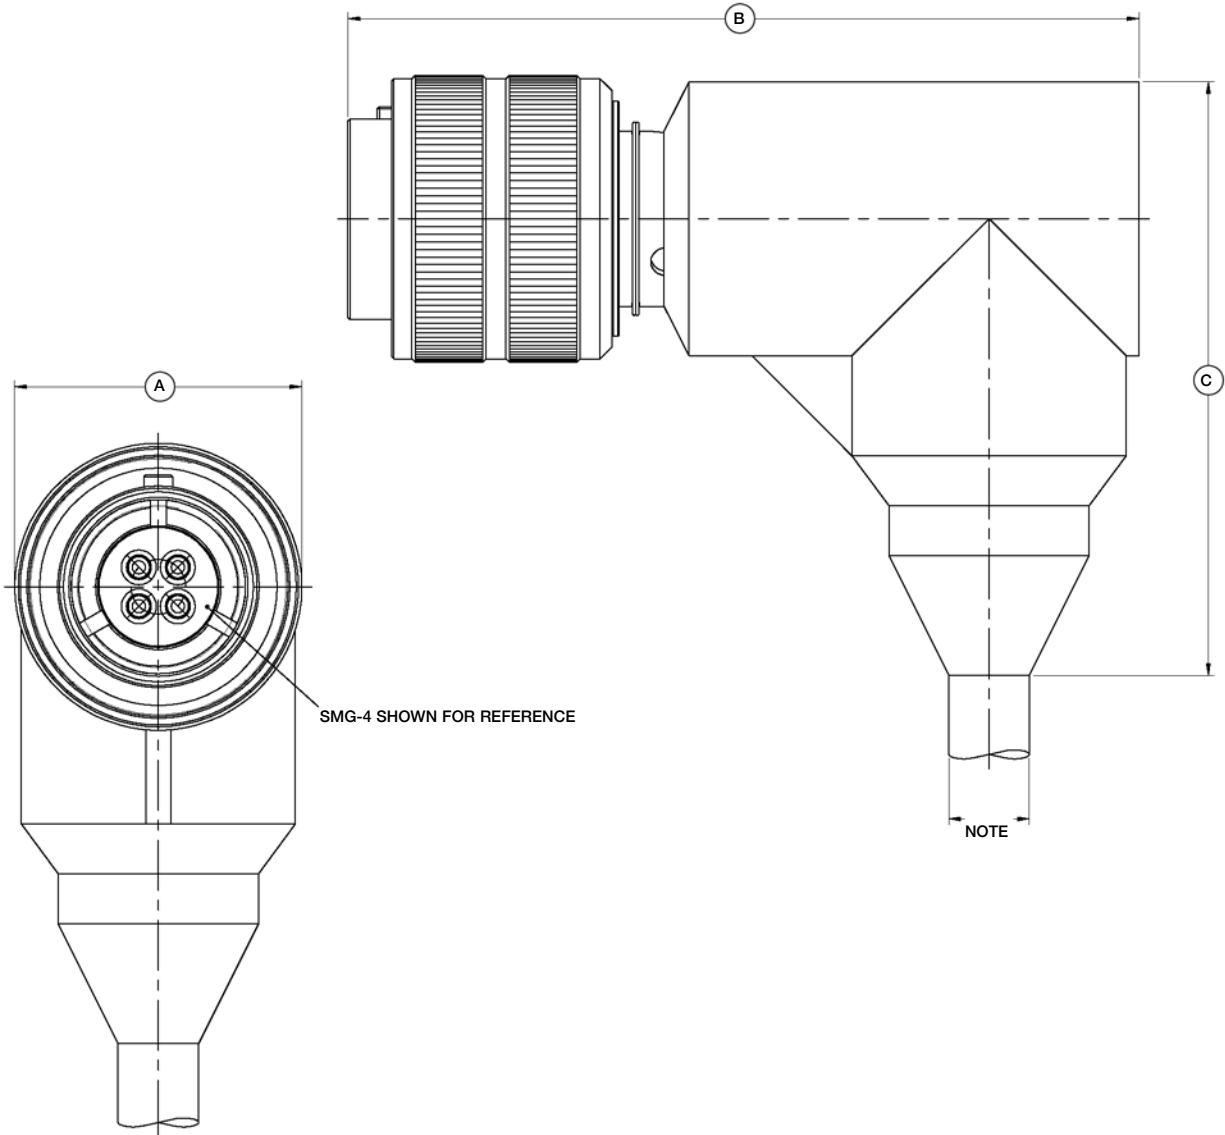

SEA-MATE SERIES
SM-CCP-R/A

SEA-MATE Cable Connector Plug Right Angle
Mates with SM-BCR/FCR/CCR
Dummy Connector: SM-DSR

CONNECTOR	A - Ø (INCHES)	B - LENGTH (INCHES)	C - LENGTH (INCHES)
SMG-CCP-R/A	1.435	3.95	2.97
SMK-CCP-R/A	1.810	4.47	3.17
SML-CCP-R/A	2.185	4.59	3.99
SMM-CCP-R/A	2.560	4.72	4.87

NOTE:
Anixter cable as standard unless otherwise specified.