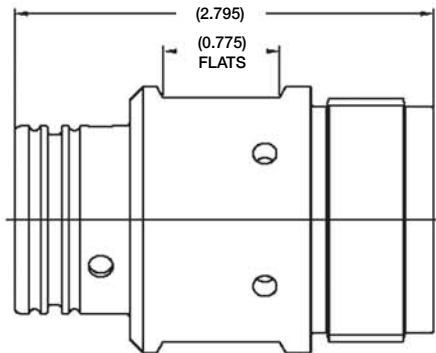

**SEA-MATE SERIES
SM-CCR-ATTACHABLE**

SEA-MATE Cable Connector Receptacle

Mates with SM-CCP

Dummy Connector: SM-DSP

CONNECTOR	A - Ø (INCHES)	B - Ø (INCHES)
SMG-CCR-ATTACHABLE	1.25	1.400
SMK-CCR-ATTACHABLE	1.625	1.775
SML-CCR-ATTACHABLE	2.00	2.150
SMM-CCR-ATTACHABLE	2.375	2.525