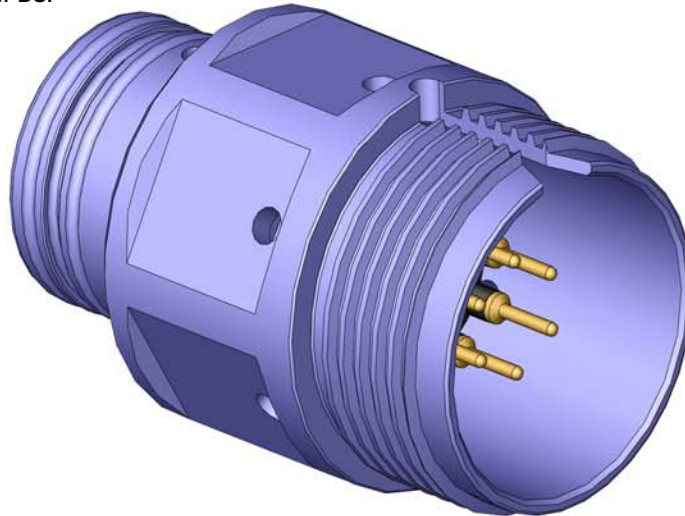

**SEA-MATE SERIES
SM-CCR-ATTACHABLE**

SEA-MATE Cable Connector Receptacle

Mates with SM-CCP

Dummy Connector: SM-DSP

CONNECTOR	A - Ø (INCHES)	B - Ø (INCHES)
SMG-CCR-ATTACHABLE	1.25	1.400
SMK-CCR-ATTACHABLE	1.625	1.775
SML-CCR-ATTACHABLE	2.00	2.150
SMM-CCR-ATTACHABLE	2.375	2.525