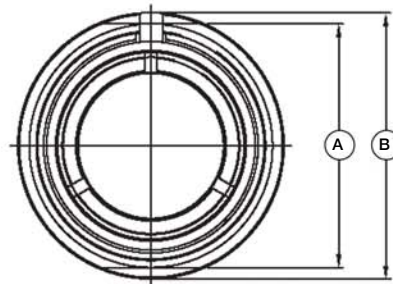

**SEA-MATE SERIES
SM-CCR-ATTACHABLE**

SEA-MATE Cable Connector Receptacle

Mates with SM-CCP

Dummy Connector: SM-DSP

CONNECTOR	A - Ø (INCHES)	B - Ø (INCHES)
SMG-CCR-ATTACHABLE	1.25	1.400
SMK-CCR-ATTACHABLE	1.625	1.775
SML-CCR-ATTACHABLE	2.00	2.150
SMM-CCR-ATTACHABLE	2.375	2.525