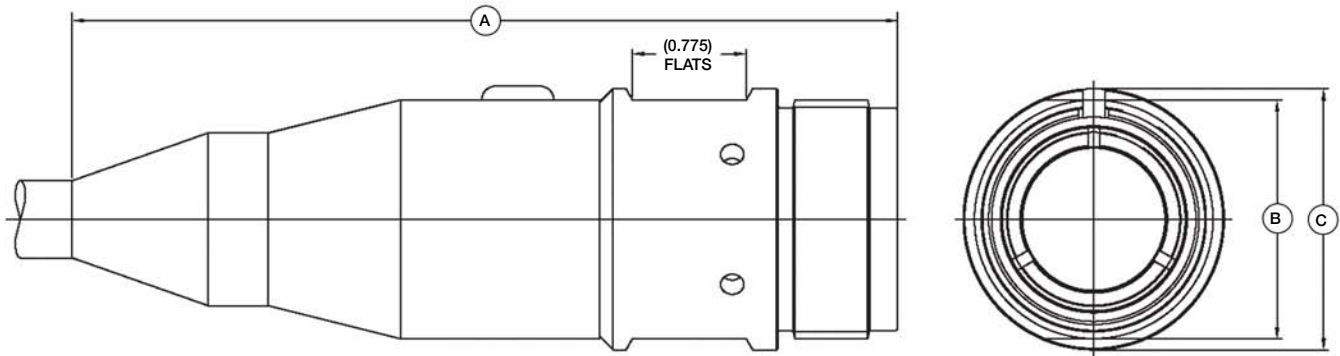

**SEA-MATE SERIES
SM-CCR-CABLE**

SEA-MATE Cable Connector Receptacle
Mates with SM-CCP
Dummy Connector: SM-DSP

CONNECTOR	A - LENGTH (INCHES)	B - Ø (INCHES)	C - Ø (INCHES)
SMG-CCR	5.15	1.25	1.400
SMK-CCR	5.61	1.625	1.775
SML-CCR	5.50	2.00	2.150
SMM-CCR	5.51	2.375	2.525