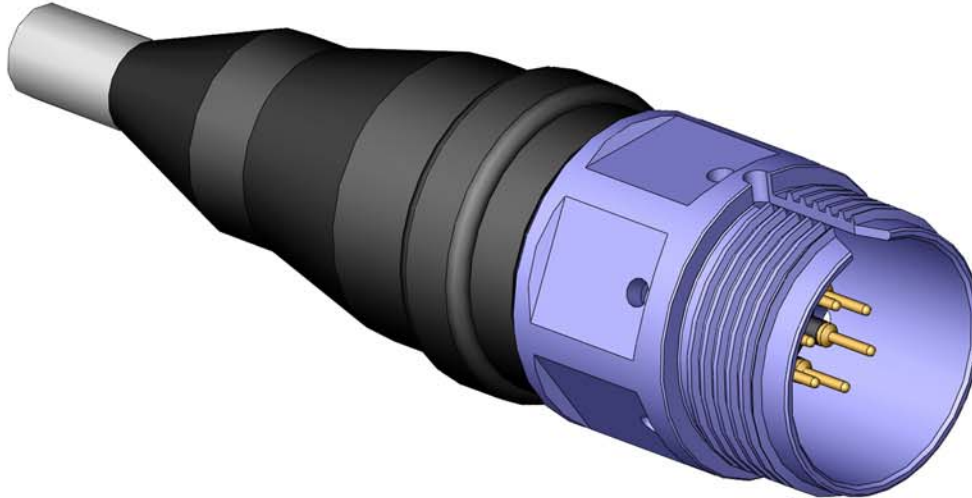

**SEA-MATE SERIES
SM-CCR-CABLE**

SEA-MATE Cable Connector Receptacle
Mates with SM-CCP
Dummy Connector: SM-DSP

CONNECTOR	A - LENGTH (INCHES)	B - Ø (INCHES)	C - Ø (INCHES)
SMG-CCR	5.15	1.25	1.400
SMK-CCR	5.61	1.625	1.775
SML-CCR	5.50	2.00	2.150
SMM-CCR	5.51	2.375	2.525