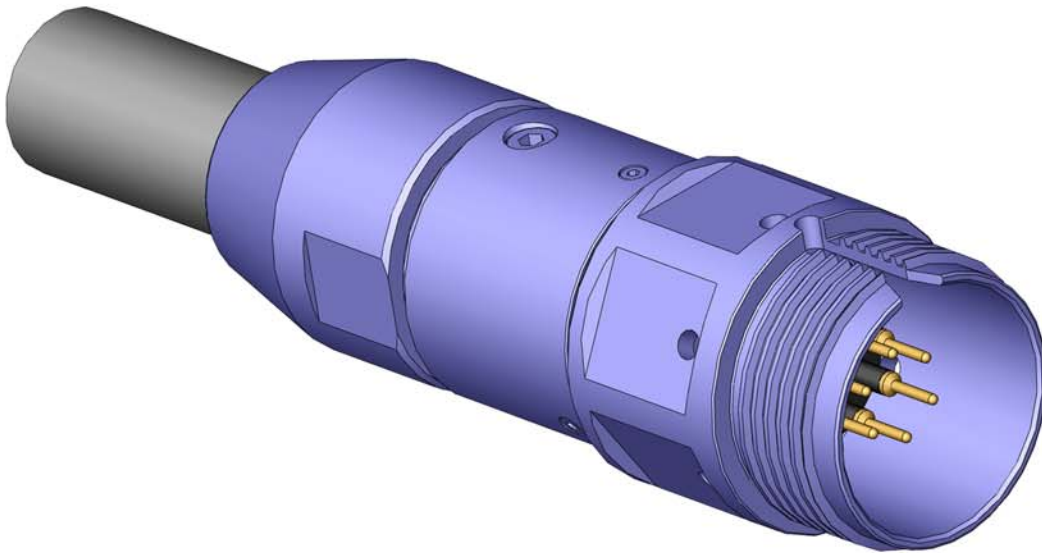

**SEA-MATE SERIES
SM-CCR-HOSE**

SEA-MATE Cable Connector Receptacle
Mates with SM-CCP
Dummy Connector: SM-DSP

CONNECTOR	A - LENGTH (INCHES)	B - Ø (INCHES)	C - Ø (INCHES)	D - I.D. (INCHES)
SMG-CCR-HOSE	4.75	1.25	1.400	3/8
SMK-CCR-HOSE	5.06	1.625	1.775	5/8
SML-CCR-HOSE	5.05	2.00	2.150	3/4
SMM-CCR-HOSE	5.29	2.375	2.525	1