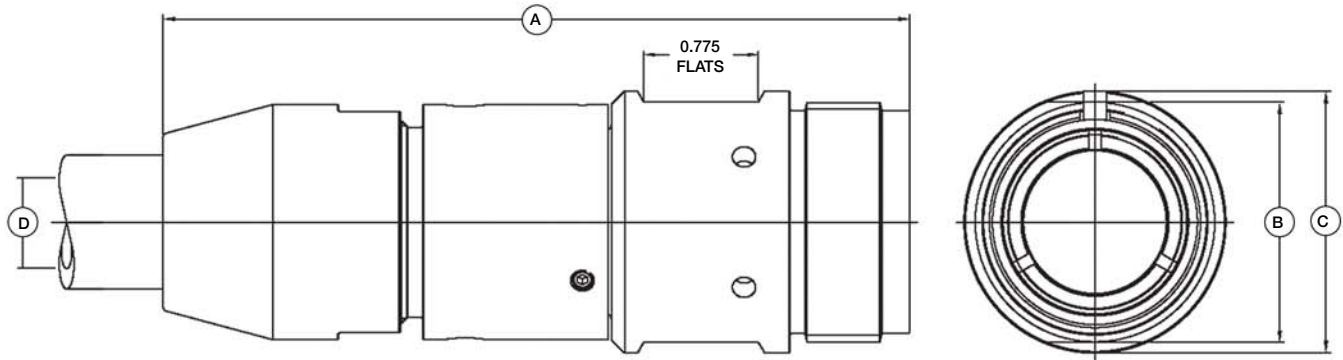

**SEA-MATE SERIES
SM-CCR-HOSE**

SEA-MATE Cable Connector Receptacle
Mates with SM-CCP
Dummy Connector: SM-DSP

CONNECTOR	A - LENGTH (INCHES)	B - Ø (INCHES)	C - Ø (INCHES)	D - I.D. (INCHES)
SMG-CCR-HOSE	4.75	1.25	1.400	3/8
SMK-CCR-HOSE	5.06	1.625	1.775	5/8
SML-CCR-HOSE	5.05	2.00	2.150	3/4
SMM-CCR-HOSE	5.29	2.375	2.525	1