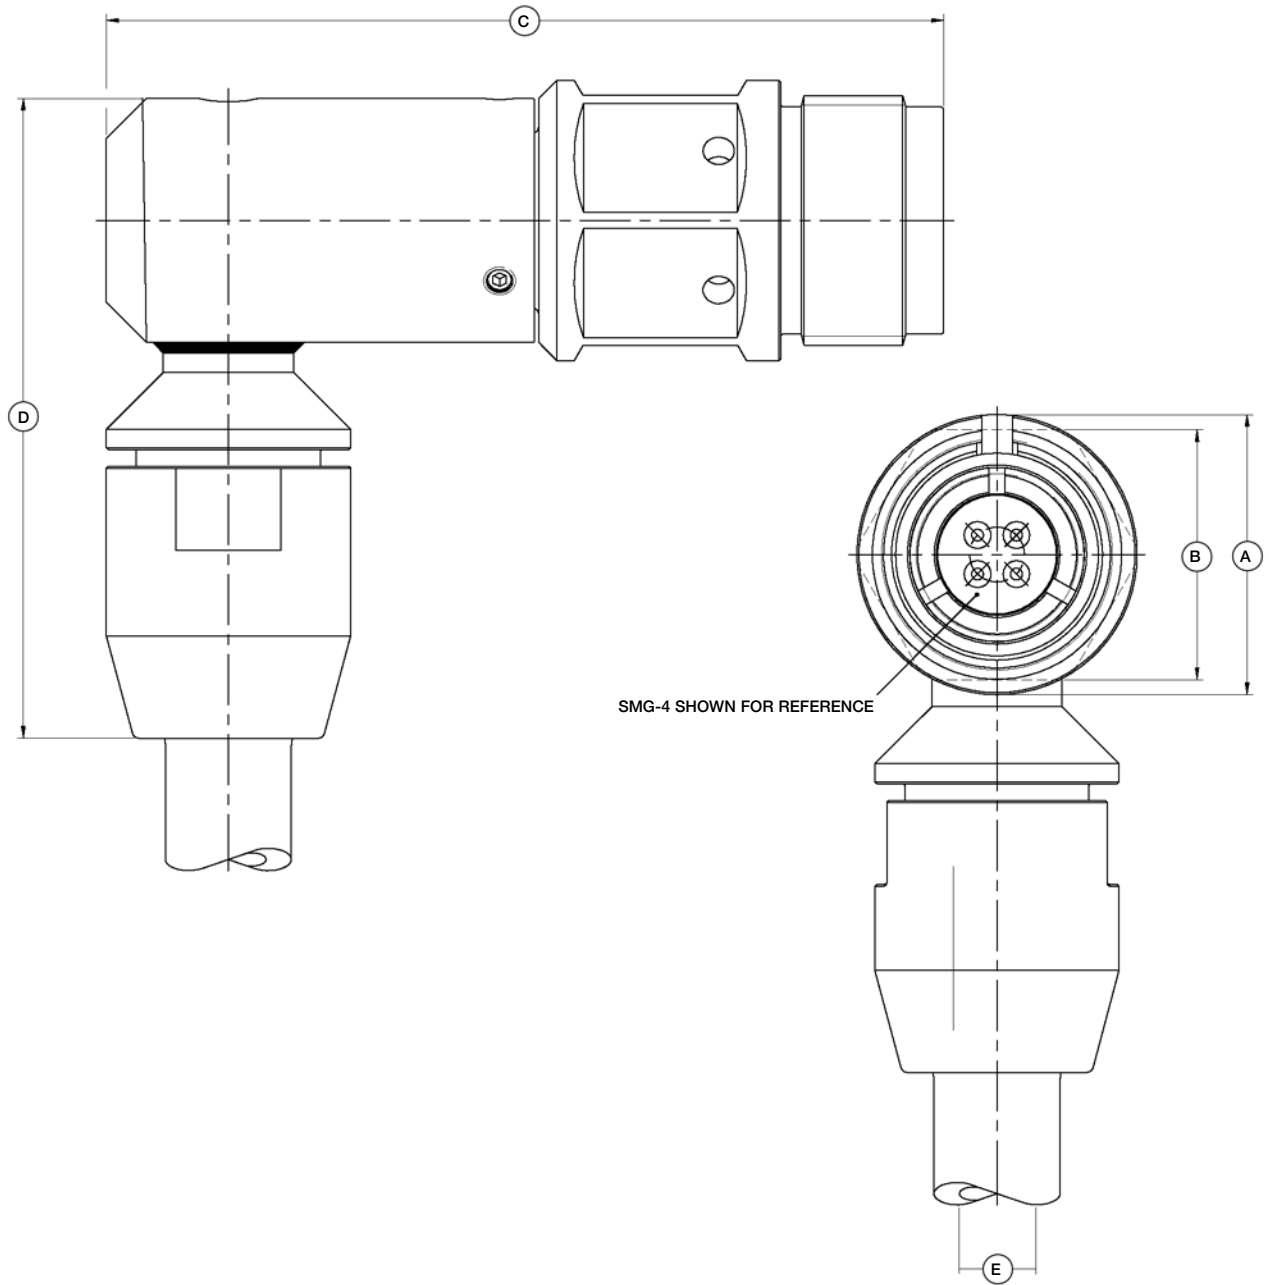

**SEA-MATE SERIES**  
**SM-CCR-R/A-HOSE**

SEA-MATE Cable Connector Receptacle Right Angle  
Mates with SM-CCP  
Dummy Connector: SM-DSP

CONNECTOR	A - Ø (INCHES)	B - Ø (INCHES)	C - LENGTH (INCHES)	D - LENGTH (INCHES)	E - I.D. (INCHES)
SMG-CCR-R/A-HOSE	1.400	1.250	4.19	3.20	3/8
SMK-CCR-R/A-HOSE	1.775	1.625	4.48	3.98	5/8
SML-CCR-R/A-HOSE	2.150	2.000	4.67	4.39	3/4
SMM-CCR-R/A-HOSE	2.525	2.375	4.91	4.84	1