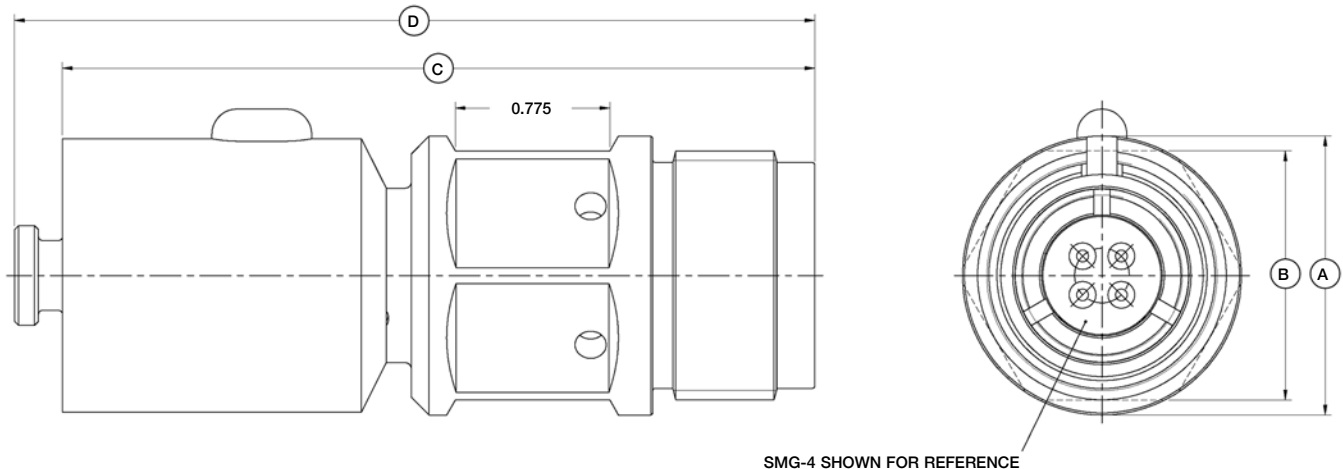

**SEA-MATE SERIES
SM-DSR**

SEA-MATE Dummy Sealing Receptacle
Mates with SM-CCP

CONNECTOR	A - Ø	B - LENGTH (INCHES)	C - LENGTH (INCHES)	D - LENGTH (INCHES)
SMG-DSR	1.400	1.25	3.78	4.02
SMK-DSR	1.775	1.625	3.78	4.02
SML-DSR	2.150	2.00	4.28	4.52
SMM-DSR	2.525	2.375	4.28	4.52

**SEA-MATE SERIES
SM-DSP**

SEA-MATE Dummy Sealing Plug
Mates with SM-BCR/FCR/CCR

CONNECTOR	A - Ø	B - LENGTH (INCHES)	C - LENGTH (INCHES)
SMG-DSP	1.435	3.20	3.44
SMK-DSP	1.810	3.22	3.46
SML-DSP	2.185	3.72	3.96
SMM-DSP	2.560	3.72	3.96