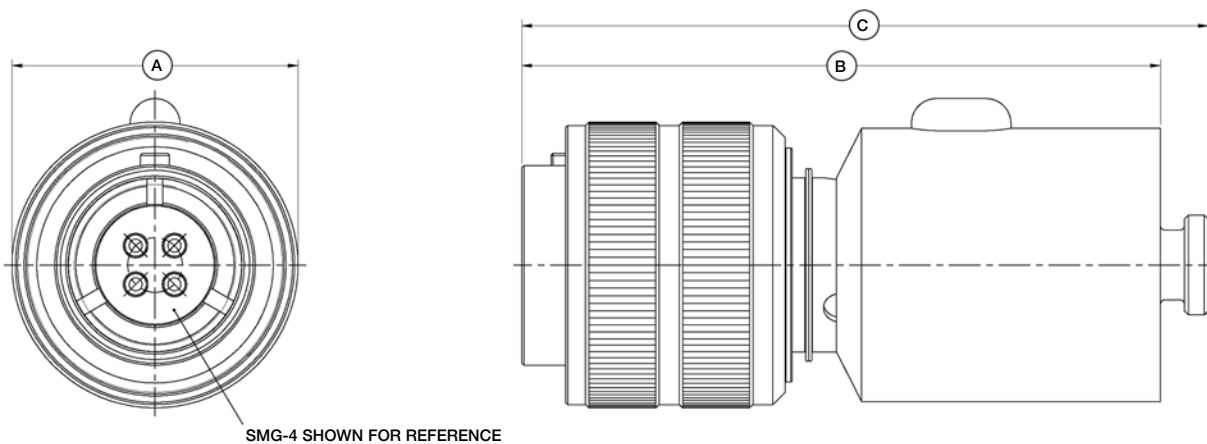

**SEA-MATE SERIES
SM-DSR**

SEA-MATE Dummy Sealing Receptacle
Mates with SM-CCP

CONNECTOR	A - Ø	B - LENGTH (INCHES)	C - LENGTH (INCHES)	D - LENGTH (INCHES)
SMG-DSR	1.400	1.25	3.78	4.02
SMK-DSR	1.775	1.625	3.78	4.02
SML-DSR	2.150	2.00	4.28	4.52
SMM-DSR	2.525	2.375	4.28	4.52

**SEA-MATE SERIES
SM-DSP**

SEA-MATE Dummy Sealing Plug
Mates with SM-BCR/FCR/CCR

CONNECTOR	A - Ø	B - LENGTH (INCHES)	C - LENGTH (INCHES)
SMG-DSP	1.435	3.20	3.44
SMK-DSP	1.810	3.22	3.46
SML-DSP	2.185	3.72	3.96
SMM-DSP	2.560	3.72	3.96