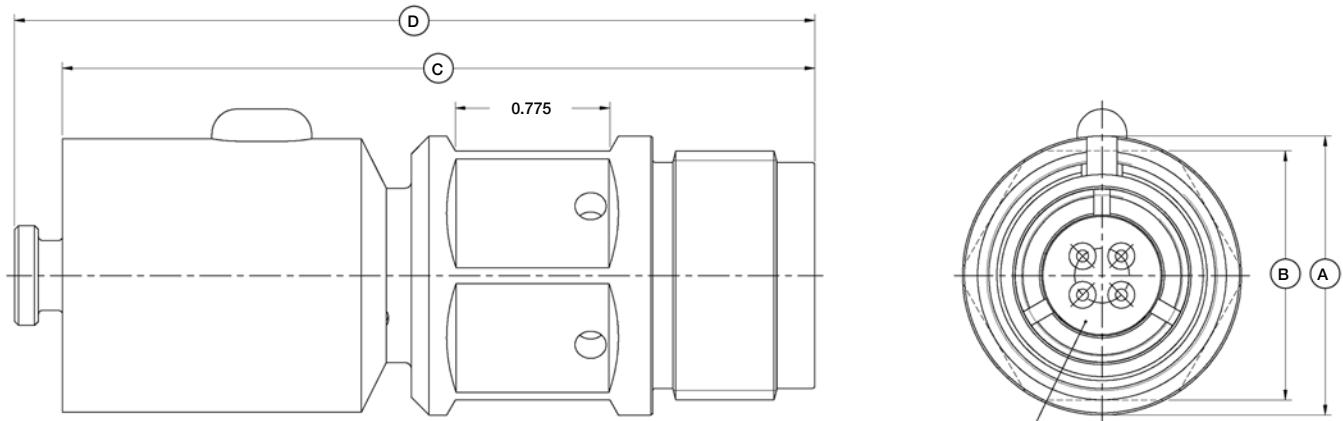

**SEA-MATE SERIES
SM-DSR**

SEA-MATE Dummy Sealing Receptacle
Mates with SM-CCP

SMG-4 SHOWN FOR REFERENCE

CONNECTOR	A - Ø	B - LENGTH (INCHES)	C - LENGTH (INCHES)	D - LENGTH (INCHES)
SMG-DSR	1.400	1.25	3.78	4.02
SMK-DSR	1.775	1.625	3.78	4.02
SML-DSR	2.150	2.00	4.28	4.52
SMM-DSR	2.525	2.375	4.28	4.52

**SEA-MATE SERIES
SM-DSP**

SEA-MATE Dummy Sealing Plug
Mates with SM-BCR/FCR/CCR

SMG-4 SHOWN FOR REFERENCE

CONNECTOR	A - Ø	B - LENGTH (INCHES)	C - LENGTH (INCHES)
SMG-DSP	1.435	3.20	3.44
SMK-DSP	1.810	3.22	3.46
SML-DSP	2.185	3.72	3.96
SMM-DSP	2.560	3.72	3.96