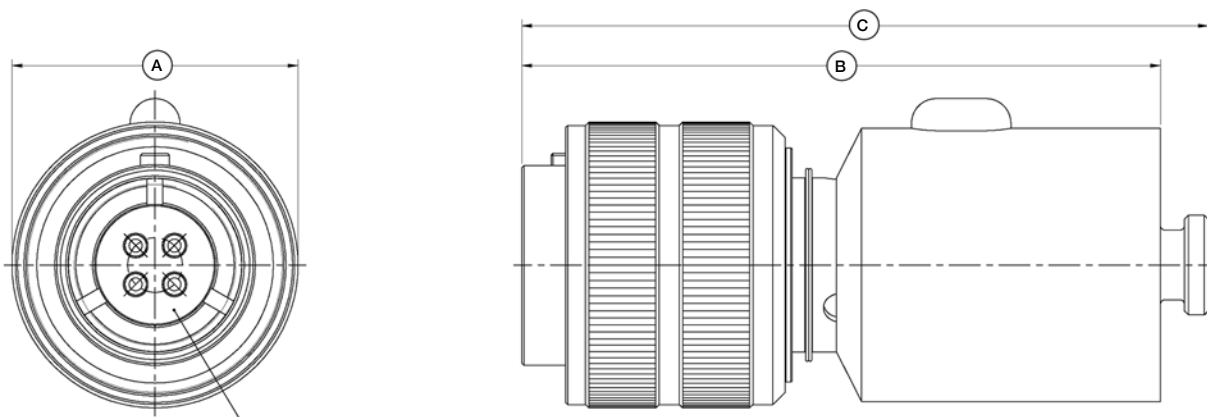

**SEA-MATE SERIES
SM-DSR**

SEA-MATE Dummy Sealing Receptacle
Mates with SM-CCP

SMG-4 SHOWN FOR REFERENCE

CONNECTOR	A - Ø	B - LENGTH (INCHES)	C - LENGTH (INCHES)	D - LENGTH (INCHES)
SMG-DSR	1.400	1.25	3.78	4.02
SMK-DSR	1.775	1.625	3.78	4.02
SML-DSR	2.150	2.00	4.28	4.52
SMM-DSR	2.525	2.375	4.28	4.52

**SEA-MATE SERIES
SM-DSP**

SEA-MATE Dummy Sealing Plug
Mates with SM-BCR/FCR/CCR

SMG-4 SHOWN FOR REFERENCE

CONNECTOR	A - Ø	B - LENGTH (INCHES)	C - LENGTH (INCHES)
SMG-DSP	1.435	3.20	3.44
SMK-DSP	1.810	3.22	3.46
SML-DSP	2.185	3.72	3.96
SMM-DSP	2.560	3.72	3.96