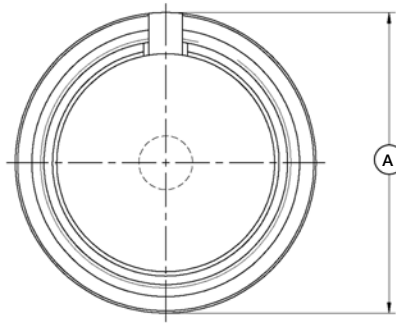

**SEA-MATE SERIES  
SM-PSR**

SEA-MATE Plastic Splashproof Receptacle  
Mates with SM-CCP

CONNECTOR	A - Ø
SMG-PSR	1.400
SMK-PSR	1.775
SML-PSR	2.150
SMM-PSR	2.525

**SEA-MATE SERIES  
SM-PSP**

SEA-MATE Plastic Splashproof Plug  
Mates with SM-BCR/FCR/CCR

CONNECTOR	A - Ø
SMG-PSP	1.435
SMK-PSP	1.810
SML-PSP	2.185
SMM-PSP	2.560