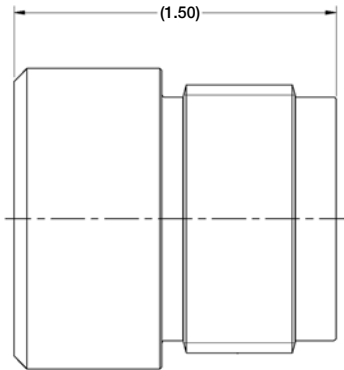

**SEA-MATE SERIES
SM-PSR**

SEA-MATE Plastic Splashproof Receptacle
Mates with SM-CCP

CONNECTOR	A - \varnothing
SMG-PSR	1.400
SMK-PSR	1.775
SML-PSR	2.150
SMM-PSR	2.525

**SEA-MATE SERIES
SM-PSP**

SEA-MATE Plastic Splashproof Plug
Mates with SM-BCR/FCR/CCR