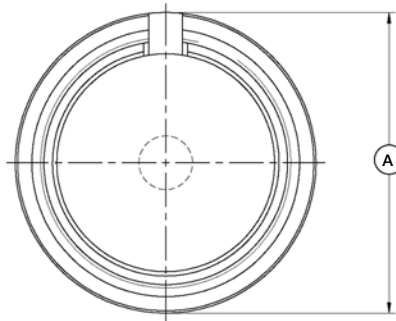

**SEA-MATE SERIES
SM-PSR**

SEA-MATE Plastic Splashproof Receptacle
Mates with SM-CCP

CONNECTOR	A - \varnothing
SMG-PSR	1.400
SMK-PSR	1.775
SML-PSR	2.150
SMM-PSR	2.525

**SEA-MATE SERIES
SM-PSP**

SEA-MATE Plastic Splashproof Plug
Mates with SM-BCR/FCR/CCR

CONNECTOR	A - \varnothing
SMG-PSP	1.435
SMK-PSP	1.810
SML-PSP	2.185
SMM-PSP	2.560