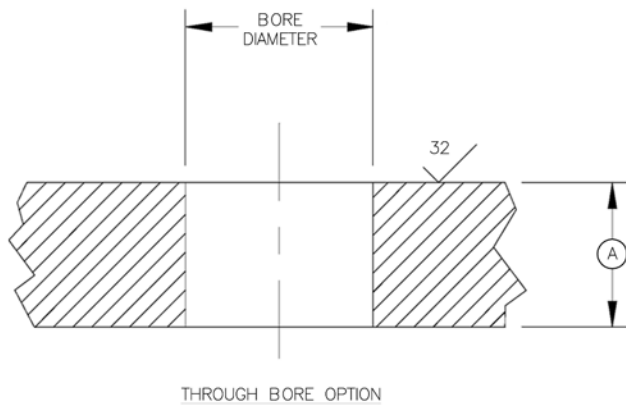

**WET-CON SERIES
BH-MP/FS
THROUGH BORE OPTION**

WET-CON Bulkhead Connector Male Plug/Female Socket

**WET-CON SERIES
BH-MP/FS
THREADED MOUNTING OPTION**

WET-CON Bulkhead Connector Male Plug/Female Socket

CONNECTOR	THREAD	BORE Ø (INCHES)	MOUNTING TORQUE (INCH POUNDS)	SPOT FACE Ø (INCHES)	A - MAX (INCHES)
BH-MP/FS (2/3/4)	7/16-20 UNF-2B	0.437 +0.015 -0.000	50	1.00	0.44
BH-MP/FS (6/8/10/12)	5/8-18 UNF-2B	0.625 +0.015 -0.000	85	1.25	0.44
BH-MP/FS (16)	3/4-16 UNF-2B	0.750 +0.015 -0.000	85	1.50	0.44