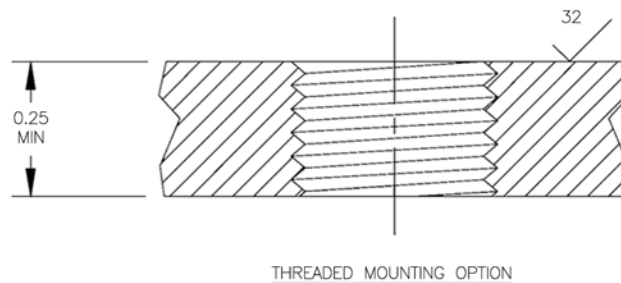

**WET-CON SERIES
BH-MP/FS
THROUGH BORE OPTION**

WET-CON Bulkhead Connector Male Plug/Female Socket

**WET-CON SERIES
BH-MP/FS
THREADED MOUNTING OPTION**

WET-CON Bulkhead Connector Male Plug/Female Socket

CONNECTOR	THREAD	BORE Ø (INCHES)	MOUNTING TORQUE (INCH POUNDS)	SPOT FACE Ø (INCHES)	A - MAX (INCHES)
BH-MP/FS (2/3/4)	7/16-20 UNF-2B	0.437 +0.015 -0.000	50	1.00	0.44
BH-MP/FS (6/8/10/12)	5/8-18 UNF-2B	0.625 +0.015 -0.000	85	1.25	0.44
BH-MP/FS (16)	3/4-16 UNF-2B	0.750 +0.015 -0.000	85	1.50	0.44