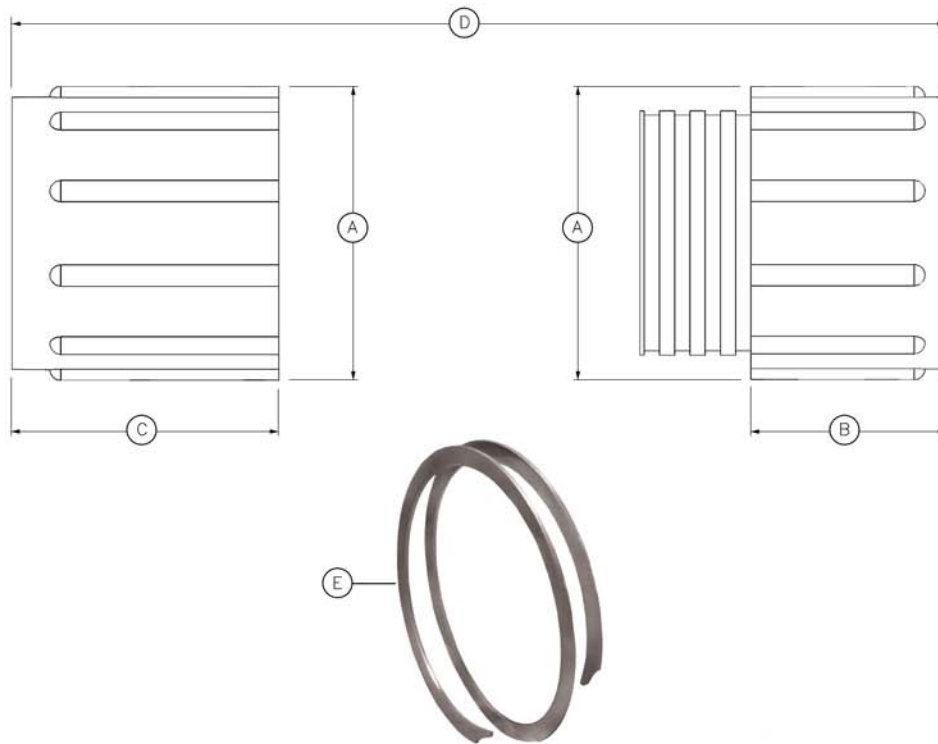

**WET-CON SERIES
DLS-F**

WET-CON Locking Sleeve Female

**WET-CON SERIES
DLS-M**

WET-CON Locking Sleeve Male

LOCKING SLEEVE	A - Ø (INCHES)	B - (INCHES)	C - (INCHES)	D - MATED LENGTH (INCHES)	E - SPIROLOX*
DLSA-M	1.40	0.90	-	2.19	RR 103
DLSA-F	1.40	-	1.29	2.19	RR 103
DLSB-M	1.62	0.94	-	2.26	RR 125
DLSB-F	1.62	-	1.32	2.26	RR 125
DLSC-M	2.37	0.78	-	1.95	RR 187
DLSC-F	2.38	-	1.17	1.95	RR 187

NOTES:

· * SPIROLOX RINGS: Stainless Steel.